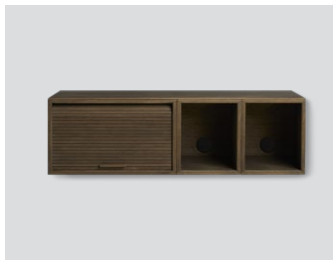

Hifive slim wall

Hifive slim 75 light oak

Hifive slim 75 smoked oak

Hifive slim 75 black oak

Hifive slim 100 light oak

Hifive slim 100 smoked oak

Hifive slim 100 black oak

Product type: Media furniture / storage

Design: Rudi Wulff, 2019

Material cabinet boxes and top board: MDF, oak veneer

Colour cabinet boxes and top board: Light oiled oak, smoked oak finish or black painted oak

Net weight open box: 4.7 kg

Net weight tambour cabinet: 8.0 kg