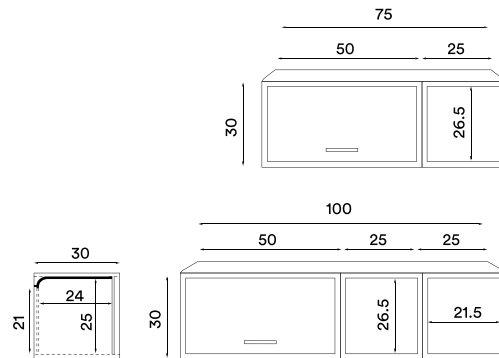

Design: Rudi Wulff, 2019

Material cabinet boxes and top board: MDF, oak veneer

Colour cabinet boxes and top board: Light oiled oak, smoked oak finish or black painted oak

Net weight open box: 4.7 kg

Net weight tambour cabinet: 8.0 kg

Net weight top board 75 cm: 1.5 kg

Net weight top board 100 cm: 2.0 kg

Minimum order size: 1

Dimensions (cm):

Open box

Light oiled oak
- Item no. 2292

Smoked oak
- Item no. 2291

Black painted oak
- Item no. 2293