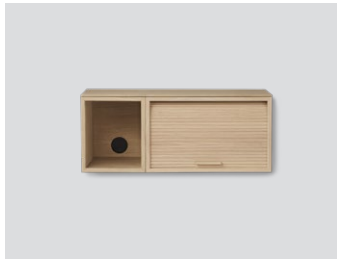

Hifive slim wall

Hifive slim 75 light oak

Hifive slim 75 smoked oak

Hifive slim 75 black oak

Hifive slim 100 light oak

Hifive slim 100 smoked oak

Hifive slim 100 black oak

Product type: Media furniture / storage

Design: Rudi Wulff, 2019

Material cabinet boxes and top board: MDF, oak veneer

Colour cabinet boxes and top board: Light oiled oak, smoked oak finish or black painted oak

Net weight open box: 4.7 kg

Net weight tambour cabinet: 8.0 kg

Net weight top board 75 cm: 1.5 kg

Net weight top board 100 cm: 2.0 kg

Minimum order size: 1

Dimensions (cm):

Open box

Light oiled oak
- Item no. 2292

Smoked oak
- Item no. 2291

Black painted oak
- Item no. 2293