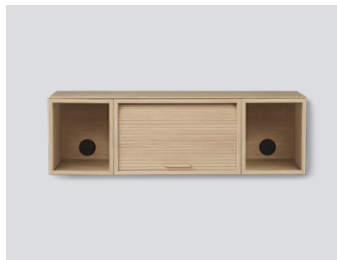

Hifive slim wall

Hifive slim 75 light oak

Hifive slim 75 smoked oak

Hifive slim 75 black oak

Hifive slim 100 light oak

Hifive slim 100 smoked oak

Hifive slim 100 black oak

Product type: Media furniture / storage

Design: Rudi Wulff, 2019

Material cabinet boxes and top board: MDF, oak veneer

Colour cabinet boxes and top board: Light oiled oak, smoked oak finish or black painted oak

Net weight open box: 4.7 kg

Net weight tambour cabinet: 8.0 kg