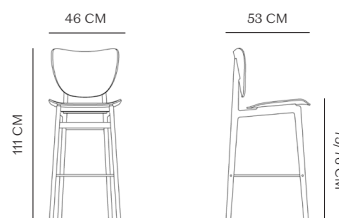

CERTIFICATION

n/a

COUNTRY OF ORIGIN

Latvia

DIMENSIONS

Elephant Bar Chair 75 cm

H 111 cm / W 46 cm / D 53 cm
With out upholstery: SH 75 cm / With upholstery: SH 76 cm

Elephant Bar Chair 65 cm

H 101 cm / W 46 cm / D 52 cm
With out upholstery: SH 65 cm / With upholstery: SH 66 cm