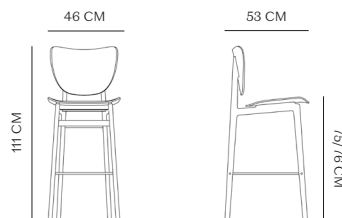

## DIMENSIONS

**Elephant Bar Chair 75 cm**  
 H 111 cm / W 46 cm / D 53 cm  
 With out upholstery: SH 75 cm / With upholstery: SH 76 cm

**Elephant Bar Chair 65 cm**  
 H 101 cm / W 46 cm / D 52 cm  
 With out upholstery: SH 65 cm / With upholstery: SH 66 cm