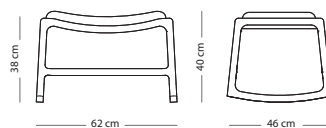

Seat height - 38 cm

FRAME MATERIAL

UPHOLSTERY MATERIAL

M. Line Flax
(all colours)

€ 390,00

Dakar leather
(all colours)

€ 440,00

WOOD FINISH