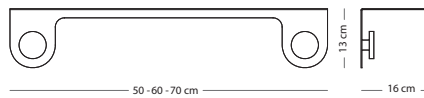

26x11x12

Solid oak

€ 55,00

Walnut

€ 75,00

Hook wall shelf

Item no: Varies per version, see table

Assembly