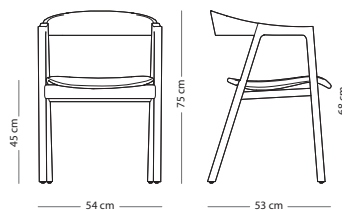

FRAME MATERIAL

Seat height - 45 cm
Armrest height - 70,5 cm

Muna chair

Item no. 1CB - special edition
Item no. 0F0

WOOD FINISH

- Solid oak - Hardwax oil: White 1015/Natural 1505
- Coloured oak - Lacquer: Charcoal 7021, Black 9005 or custom RAL (MOQ = 20 pcs)