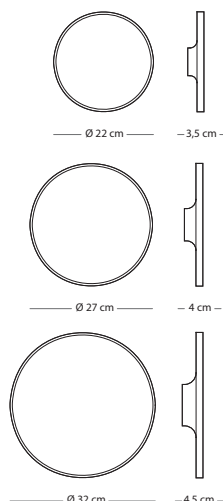

Look mirror

Item no: Varies per version, see table

Assembly

FRAME MATERIAL

SIZE	Solid oak
Ø 22x3,5 (123)	€ 60,00
Ø 27x4,0 (124)	€ 75,00
Ø 32x4,5 (125)	€ 90,00

WOOD FINISH

Solid oak - Hardwax oil: White 1015