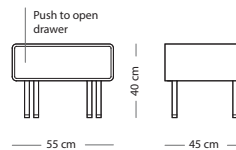

Fina nightstand

Item no. 068

WOOD FINISH

Solid oak - Hardwax oil: White 1015/Natural 1505

FRONTS

Linoleum - Nero 4023/Mushroom 4176

LEGS

Powder coated steel

CORPUS MATERIAL

SIZE

55x45x40

Solid oak

€ 350,00