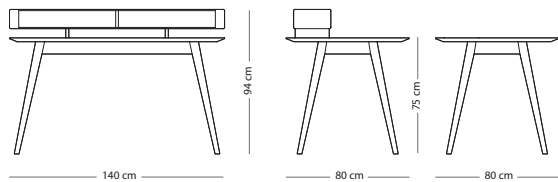

Stafa desk

Item no: Varies per version, see table

MATERIAL

OPTION

Solid oak

Excl. shelf
(033)

€ 750,00

Incl. shelf
(032)

€ 1.050,00

WOOD FINISH

Solid oak - Hardwax oil: White 1015/Natural 1505