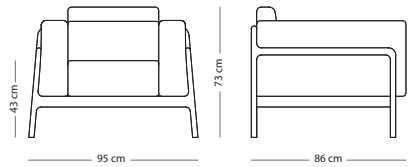

 **Dakar leather** (all colours) € 990,00

WOOD FINISH

Solid oak - Hardwax oil: White 1015/Natural 1505

Fully assembled product

Fawn armchair

Item no. 085

Seat height - 44 cm
Armrest height - 66 cm

FRAME MATERIAL