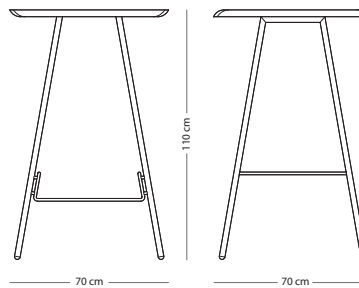

Leina bar table

Item no. 097

WOOD FINISH

Solid oak - Hardwax oil: White 1015/Natural 1505

STEEL FINISH

Powder coated - All available colours

CONSTRUCTION MATERIAL

PLATE MATERIAL

Steel

Solid oak

€ 590,00