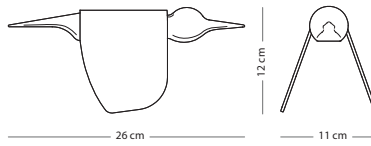

Accessories

Tica

Item no. 1E3

WOOD FINISH

- Solid oak - Hardwax oil: White 1015
- Walnut - Hardwax oil: Natural 1505

MATERIAL

SIZE

26x11x12

Solid oak

€ 55,00

Walnut

€ 75,00