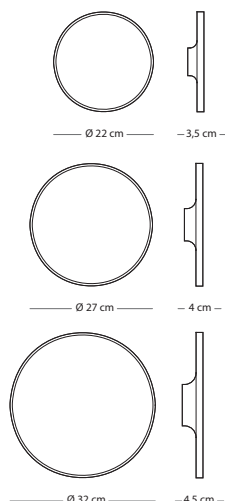

Look mirror

Item no: Varies per version, see table

Assembly

FRAME MATERIAL

SIZE	Solid oak
Ø 22x3,5 (123)	€ 60,00
Ø 27x4,0 (124)	€ 75,00
Ø 32x4,5 (125)	€ 90,00

WOOD FINISH

Solid oak - Hardwax oil: White 1015