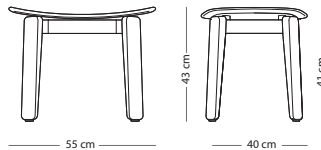

FRAME MATERIAL

SEAT / BACKREST	Solid oak	Coloured oak
M. Line Flax (all colours)	€ 590,00	€ 590,00
Dakar leather (all colours)	€ 890,00	€ 890,00

Nora stool

Item no. 1E0 - special edition
Item no. 1DF

Seat height - 41 cm