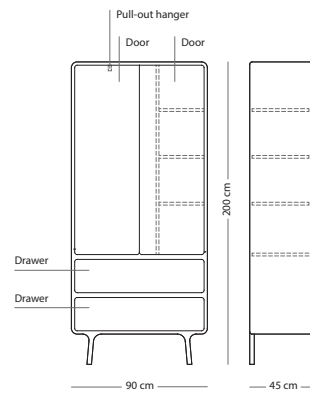

Fawn nightstand

Item no. 190

CORPUS MATERIAL

WOOD FINISH

Solid oak - Hardwax oil: White 1015/Natural 1505

Fully assembled product

SIZE

53x45x43

Solid oak

€ 450,00

Fawn wardrobe

Item no. 01F

CORPUS MATERIAL

WOOD FINISH

Solid oak - Hardwax oil: White 1015/Natural 1505

Fully assembled product

SIZE

90x45x200

Solid oak

€ 1.990,00