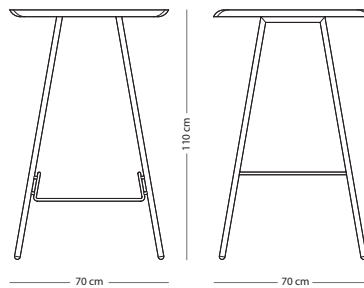

Leina bar table

Item no. 097

WOOD FINISH

Solid oak - Hardwax oil: White 1015/Natural 1505

STEEL FINISH

Powder coated - All available colours

CONSTRUCTION MATERIAL

PLATE MATERIAL

Steel

Solid oak

€ 590,00