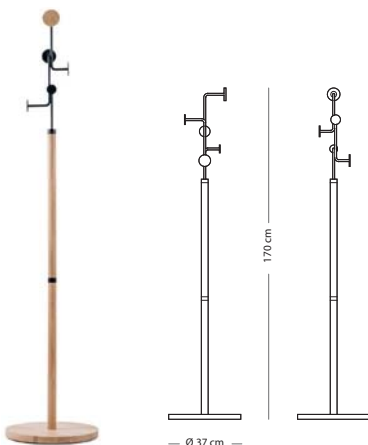

26x11x12

Solid oak

€ 55,00

Walnut

€ 75,00

Hook wall shelf

Item no: Varies per version, see table

Assembly

CONSTRUCTION MATERIAL

SIZE

50x16x13
(107)

60x16x13
(108)

70x16x13
(109)

Steel

€ 60,00

€ 75,00

€ 90,00

WOODEN KNOB FINISH

Solid oak - Hardwax oil: White 1015

STEEL FINISH

Powder coated - All available colours

Hook coat stand

Item no. 110

Assembly