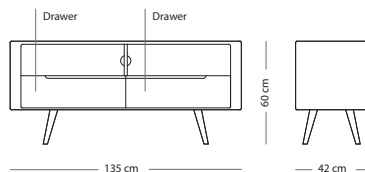

Ena TV sideboard 135

Item no. 05A

CORPUS MATERIAL

SIZE Solid oak

135x42x60 € 890,00

WOOD FINISH

Solid oak - Hardwax oil: White 1015/Natural 1505

FRONTS

MDF - White 9010