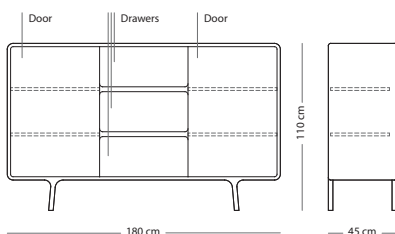

Fawn dresser

Item no. 01E

CORPUS MATERIAL

SIZE Solid oak

180x45x110 € 1.890,00

WOOD FINISH

Solid oak - Hardwax oil: White 1015/Natural 1505

Fully assembled product