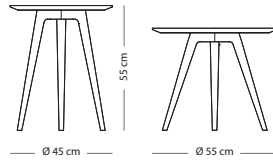

ROPE

Cotton - Rope

Fully assembled product

PLATE MATERIAL

SIZE Tempered glass

42x34x46 € 350,00

Arp side table

Item no: Varies per version, see table

PLATE MATERIAL

SIZE Linoleum

Ø 45x55 (017) € 220,00

Ø 55x45 (018) € 240,00

WOOD FINISH

Solid oak - Hardwax oil: White 1015/Natural 1505

LINOLEUM

All available colours