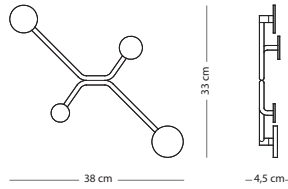

Hook wall coat rack - straight walls

Item no. 098

Assembly

CONSTRUCTION MATERIAL

SIZE Steel

38x4,5x33 € 95,00

WOODEN KNOB FINISH

Solid oak - Hardwax oil: White 1015

STEEL FINISH

Powder coated - All available colours except white matte