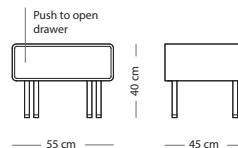

Fina nightstand

Item no. 068

WOOD FINISH

Solid oak - Hardwax oil: White 1015/Natural 1505

FRONTS

Linoleum - Nero 4023/Mushroom 4176

LEGS

Powder coated steel

CORPUS MATERIAL

SIZE

55x45x40

Solid oak

€ 350,00