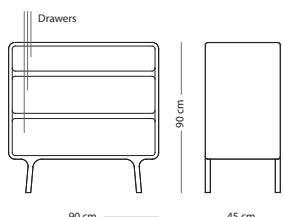

Fawn drawer

Item no. 01D

CORPUS MATERIAL

SIZE Solid oak

90x45x90 € 1.390,00

WOOD FINISH

Solid oak - Hardwax oil: White 1015/Natural 1505

Fully assembled product