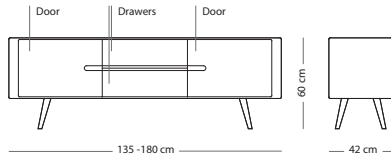

Ena sideboard

Item no: Varies per version, see table

CORPUS MATERIAL

SIZE Solid oak

135x42x60 (051) € 890,00

180x42x60 (052) € 1.090,00

WOOD FINISH

Solid oak - Hardwax oil: White 1015/Natural 1505

FRONTS

MDF - White 9010