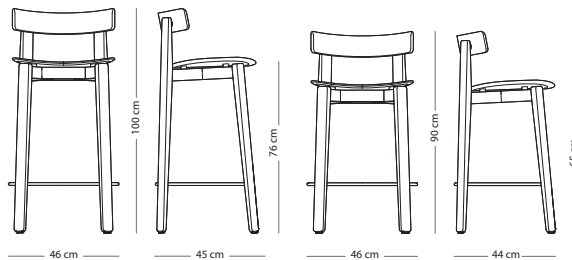

Nora bar chair - with backrest

Item no. 1CE - special edition - regular
Item no. 1CD - special edition - low
Item no. 185 - regular
Item no. 186 - low

Seat height regular - 76 cm
Seat height low - 65 cm