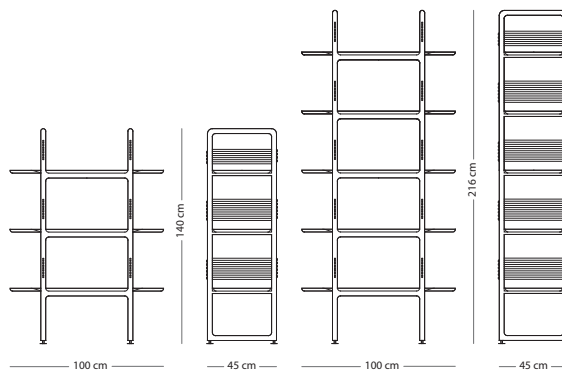

Fully assembled product

SIZE

90x45x200

Solid oak

€ 1.990,00

Muse room divider

Item no: Varies per version, see table

FRAME MATERIAL