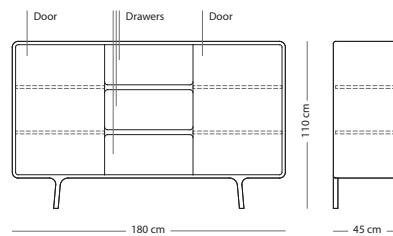

Fawn dresser

Item no. 01E

WOOD FINISH

Solid oak - Hardwax oil: White 1015/Natural 1505

Fully assembled product

CORPUS MATERIAL

SIZE Solid oak

180x45x110 € 1.890,00