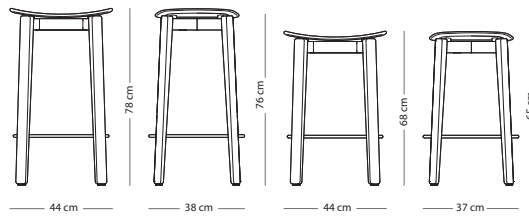

Nora bar chair - without backrest

Item no. 1D0 - special edition - regular

Item no. 1CF - special edition - low

Item no. 187 - regular

Item no. 188 - low

Seat height regular - 76 cm

Seat height low - 65 cm

FRAME MATERIAL