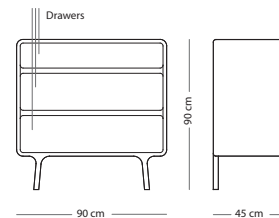

Fawn drawer

Item no. 01D

WOOD FINISH

Solid oak - Hardwax oil: White 1015/Natural 1505

Fully assembled product

CORPUS MATERIAL

SIZE Solid oak

90x45x90 € 1.390,00