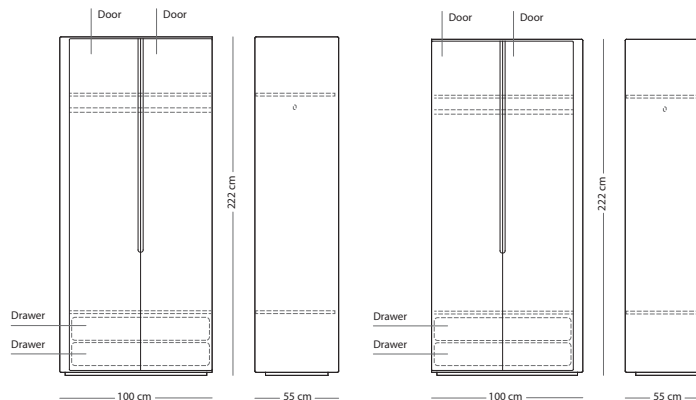

Ena modular wardrobe - hanger

Item no: Varies per version, see table

CORPUS MATERIAL

WOOD FINISH

Solid oak - Hardwax oil: White 1015/Natural 1505

FRONTS

MDF - White 9010

Fully assembled product

OPTION

Base module - left (06F)	€ 1.300,00
Right module - wide (06A)	€ 1.300,00

Solid oak