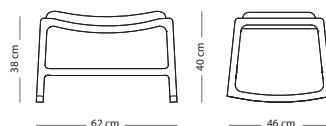

Solid oak - Hardwax oil: White 1015/Natural 1505

ROPE

Cotton - Rope

Felten gliders are included

Fully assembled product

Dedo footstool

Item no. 092

Seat height - 38 cm