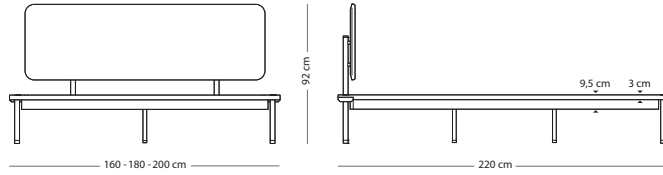

Fina bed

Item no: Varies per version, see table

WOOD FINISH

Solid oak - Hardwax oil: White 1015/Natural 1505

OTHER DIMENSIONS

UK, US, AUS standards also available

LEGS

Powder coated steel - Black matte 9005/Mushroom matte 1013

*Slats included (2 cm height)

Not included

Mattress

HEADBOARD MATERIAL

FOR MATTRES SIZE

140x200
(1A5)

M. Line Flax

Dakar Leather

€ 990,00

€ 1.440,00

160x200
(1E1)

€ 1.090,00

€ 1.540,00

180x200
(1E2)

€ 1.190,00

€ 1.640,00