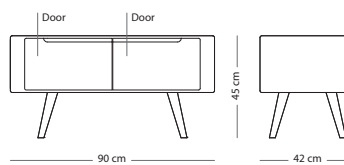

Ena storage bench

Item no. 07E

Assembly

CORPUS MATERIAL

WOOD FINISH

Solid oak - Hardwax oil: White 1015/Natural 1505

FRONTS

MDF - White 9010

SIZE

Solid oak

90x42x45

€ 390,00