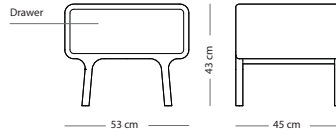

Fawn nightstand

Item no. 190

CORPUS MATERIAL

WOOD FINISH

Solid oak - Hardwax oil: White 1015/Natural 1505

Fully assembled product

SIZE

53x45x43

Solid oak

€ 450,00