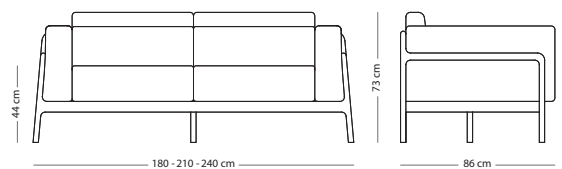

Seat height - 44 cm
Armrest height - 66 cm

FRAME MATERIAL

WOOD FINISH

Solid oak - Hardwax oil: White 1015/Natural 1505

Fully assembled product

UPHOLSTERY MATERIAL

M. Line Flax
(all colours)

€ 1.490,00

Dakar leather
(all colours)

€ 1.790,00

Fawn sofa - 2, 3 and 3-plus seater

Item no: Varies per version, see table

Seat height - 44 cm
Armrest height - 66 cm

UPHOLSTERY MATERIAL

SIZE

M.Line Flax