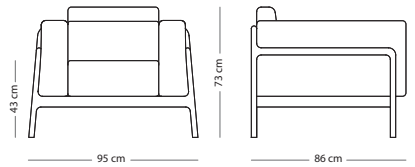

Seat height - 44 cm
Armrest height - 66 cm

FRAME MATERIAL

WOOD FINISH

Solid oak - Hardwax oil: White 1015/Natural 1505

Fully assembled product

UPHOLSTERY MATERIAL

M. Line Flax
(all colours)

€ 1.490,00