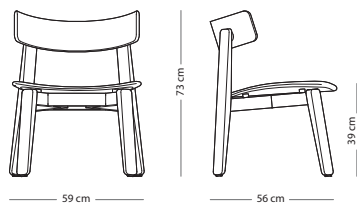

Nora lounge chair - wooden backrest

Item no. 1D2 - special edition
Item no. 184

WOOD FINISH

- Solid oak - Hardwax oil: White 1015/Natural 1505
- Coloured oak - Lacquer: Charcoal 7021, Black 9005 or cust. RAL (MOQ = 20 pcs)

* Special edition - Oak veneer seat on a coloured frame is always finished with Hardwax oil White 1015

*Felten gliders are included
Fully assembled product*

Seat height - 37 cm
Armrest height - 60 cm

FRAME MATERIAL

SEAT MATERIAL

	Solid oak	Coloured oak
Oak veneer (1015/1505)	€ 690,00	*€ 790,00
M. Line Flax (all colours)	€ 790,00	€ 790,00
Dakar leather (all colours)	€ 990,00	€ 990,00

Seat height - 47 cm

FRAME MATERIAL

SEAT MATERIAL

	Solid oak	Coloured oak
Oak veneer (1015/1505)	€ 290,00	*€ 330,00
M. Line Flax (all colours)	€ 330,00	€ 330,00
Dakar leather (all colours)	€ 430,00	€ 430,00

Seat height - 39 cm

FRAME MATERIAL

SEAT MATERIAL

	Solid oak	Coloured oak
Oak veneer (1015/1505)	€ 490,00	*€ 590,00
M. Line Flax (all colours)	€ 590,00	€ 590,00
Dakar leather (all colours)	€ 790,00	€ 790,00