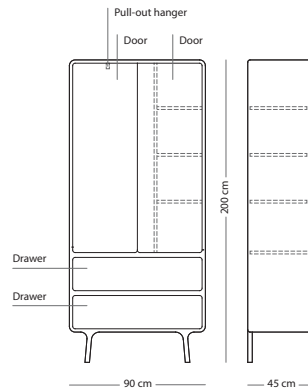

Fawn nightstand

Item no. 190

CORPUS MATERIAL

WOOD FINISH

Solid oak - Hardwax oil: White 1015/Natural 1505

Fully assembled product

SIZE

53x45x43

Solid oak

€ 450,00

Fawn wardrobe

Item no. 01F

CORPUS MATERIAL

WOOD FINISH

Solid oak - Hardwax oil: White 1015/Natural 1505

Fully assembled product

SIZE

90x45x200

Solid oak

€ 1.990,00