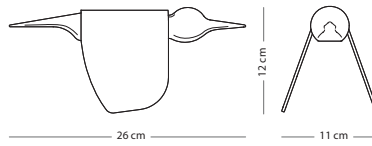

Accessories

Tica

Item no. 1E3

MATERIAL

WOOD FINISH

- Solid oak - Hardwax oil: White 1015
- Walnut - Hardwax oil: Natural 1505

SIZE

26x11x12

Solid oak

€ 55,00

Walnut

€ 75,00