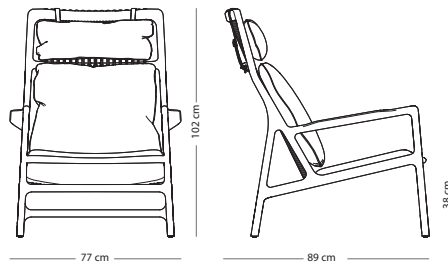

Dedo lounge chair

Item no. 091

FRAME MATERIAL

UPHOLSTERY MATERIAL Solid oak

M. Line Flax
(all colours)

€ 1.390,00

Dakar leather
(all colours)

€ 1.590,00

WOOD FINISH

Solid oak - Hardwax oil: White 1015/Natural 1505

ROPE

Cotton - Rope

Felten gliders are included

Fully assembled product

Dedo footstool

Item no. 092

Seat height - 38 cm

FRAME MATERIAL

UPHOLSTERY MATERIAL

Solid oak

M. Line Flax
(all colours)

€ 390,00

Dakar leather
(all colours)

€ 440,00

WOOD FINISH

Solid oak - Hardwax oil: White 1015/Natural 1505

Fully assembled product