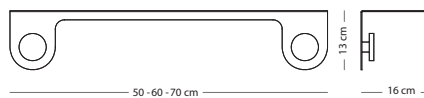

€ 75,00

Hook wall shelf

Item no: Varies per version, see table

Assembly

CONSTRUCTION MATERIAL

SIZE

50x16x13
(107)

Steel