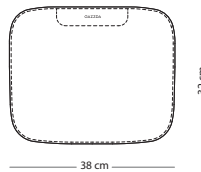

Leina seat cushion

Item no. 0C0

UPHOLSTERY MATERIAL

Dakar leather (all colours)

€ 80,00

SEAT MATERIAL

Regular

Low

Solid oak

€ 390,00

€ 380,00