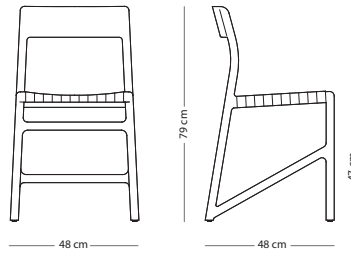

Nora bar chair - without backrest

Item no. 1D0 - special edition - regular

Item no. 1CF - special edition - low

Item no. 187 - regular

Item no. 188 - low

Seat height regular - 76 cm

Seat height low - 65 cm

FRAME MATERIAL

Fawn chair

Item no. 083

Seat height - 47 cm

FRAME MATERIAL

Solid oak

WOOD FINISH

Solid oak - Hardwax oil: White 1015/Natural 1505

Felten gliders are included
Fully assembled product