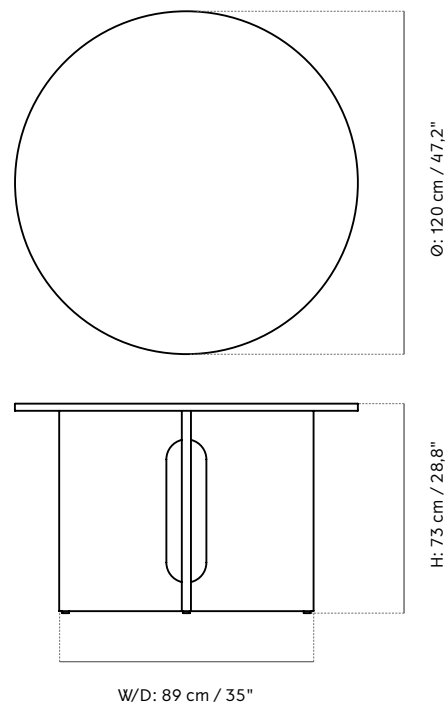

PRODUCT TYPE

Dining table

ENVIRONMENT

Indoor

DIMENSIONS

Ø120

W/D: 89 cm / 35"

H: 73 cm / 28,8"

Kunis Breccia tabletop
Wood box

PACKAGING MEASUREMENTS (H x W x D)

Wood base
7 cm x 71,5 cm x 99,9 cm / 2,8" x 28,1" x 39,3"

Wood tabletop
Ø120
5,5 cm x 121,5 cm x 121,5 cm / 2,2" x 47,8" x 47,8"

Ø150
5,5 cm x 151,5 cm x 151,5 cm / 2,2" x 59,6" x 59,6"

Knuis breccia tabletop
Ø120
10 cm x 130 cm x 130 cm / 4" x 51,2" x 51,2"

MATERIALS & MAINTENANCE

Please visit [menuspace.com](https://www.menuspace.com) for materials and care and maintenance instructions.

Androgyne Dining Table

BY DANIELLE SIGGERUD

TECHNICAL DRAWING

ANDROGYNE DINING TABLE, Ø120

Androgyne Dining Table

BY DANIELLE SIGGERUD

TECHNICAL DRAWING

ANDROGYNE DINING TABLE, Ø150