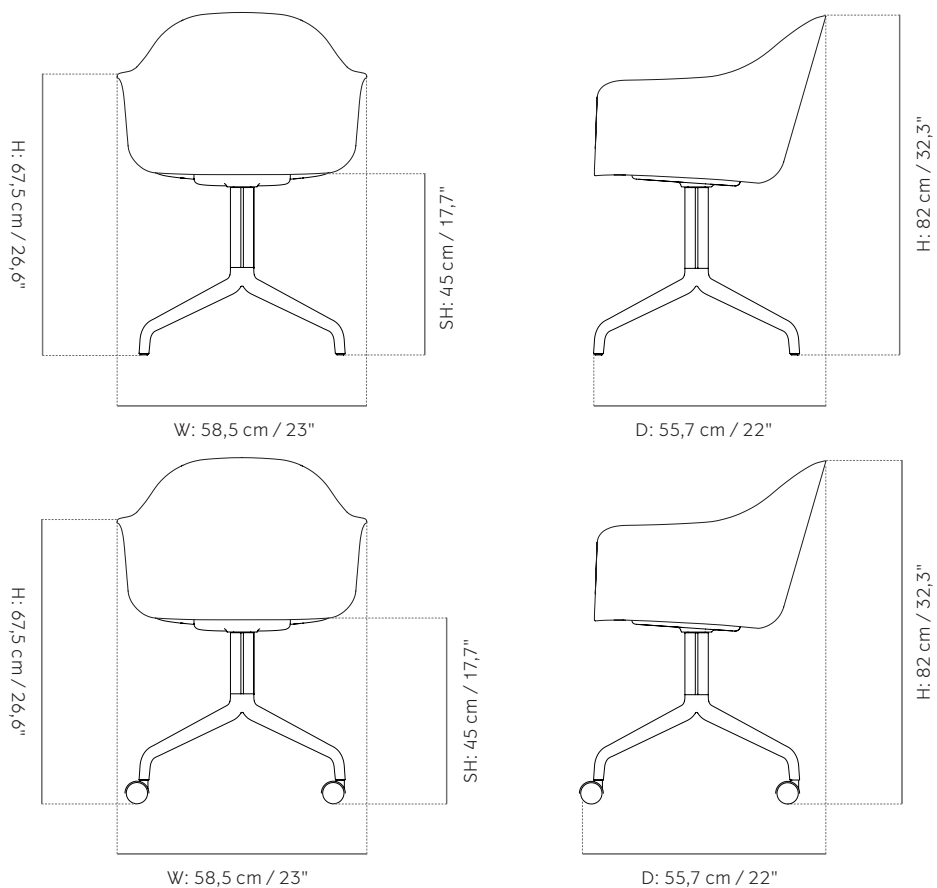

Harbour Chair, Swivel Base

Technical Specifications

Production Process

4-Star Base and Seat support is made from Die-Cast Aluminum. Centre column is made from Extruded Aluminum. The base is available with regular Swivel, Swivel with Return or Swivel with Castors.

Materials

Shell: 85% Polypropylene, 15% Glass Fiber
Base: Casted and Extruded Aluminum
Casters for Powder Coated Base: PA6, PUR
Casters for Steel Base: Aluminum, PA6, PUR

Colour Code

Base:
Black (RAL 9005)
Light Grey (RAL 9002)
Shell:
Burned Red (RAL 8015)
Olive (RAL 7002)
Khaki (RAL 1011)
White (RAL 9016)
Light Grey (RAL 9002)
Black (RAL 9005)

Gloss

Gloss 20

Weight item (kg)

To be announced

Test

EN1022:2005, L2, EN16139:2013, L2

Certifications

N/A

Packaging Type

Brown Box

Packaging Measurement (H * W * D)

Swivel: To be announced

Swivel with Castors: To be announced

Care Instructions

Plastic shell and base: Use a soft dry cloth to clean. Do not use any cleaners with chemicals or harsh abrasives. Avoid using water.

Upholstered Shell: Should be cleaned according to the recommendations of the textile / leather supplier.