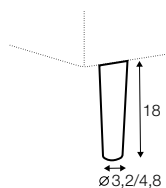

no. 141
wood

*please check a cost of brushed steel finish with a sale representative

Sits reserves the right to change construction of products and components used due to improving durability of product and customer satisfaction without any further notice. Explicit ± 2 cm tolerance of all elements sizes.

date: 10.2021

sits.eu