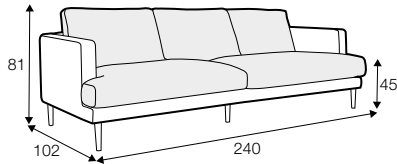

## COMFORTS

STD standard

LUX lux

## COVERS

LCV loose with velcro

3 seater divided

4 seater divided

set 1

element 138 left / or right + chaiselongue right / or left

set 2

element 178 left / or right + chaiselongue right / or left