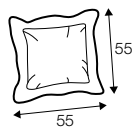

accessories

---

ravioli deco
cushion
55x55