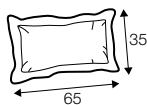

## extra dimensions

depth of seat

## accessories

---

ravioli deco  
cushion  
55x55

ravioli deco  
cushion  
45x45

ravioli deco  
cushion  
65x35