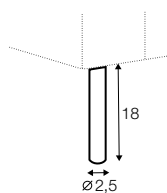

legs

---

no. 177
metal chrome,
painted black or grey
and brushed steel*