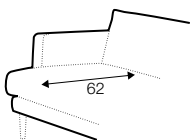

## COVERS

LCV loose with velcro

3 seater divided

4 seater divided

set 1

element 138 left / or right + chaiselongue right / or left

set 2

element 178 left / or right + chaiselongue right / or left

## extra dimensions

depth of seat