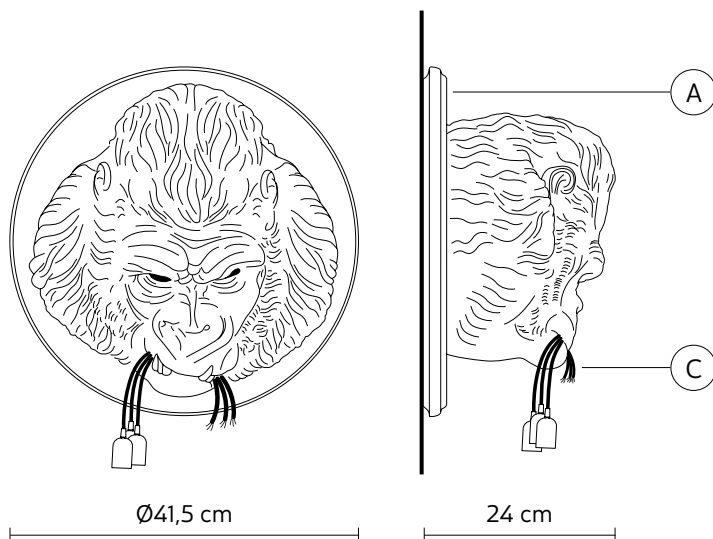

UGO RILLA wall lamp

Matteo Ugolini design

year 2018

DATA SHEET - **AP152 BB INT**

LAMP "A"

material	ceramic	
colour	matt white	

ELECTRICAL CABLE "C"

colour	white fabric cable	
--------	--------------------	---

ELECTRICAL SYSTEM

socket	E27
source	3 x max 10W LED*
energy class	from A to A++

*we recommend to use plastic lights bulbs

PACKAGING

n° cartons	1
net weight/kg	5,2
gross weight/kg	6,4
packaging/cm	51x51x32

LIGHT EMISSION

unidirectional

COMPLIANT WITH

IEC	60598-1:2014
EN	60598-1:2015

degree of protection	IP20
bulb	optional

700U
1xE27 - 10W LED, 900lumen
2700K, CRI>80 not dimmable
220/240V
class A+

COLLECTION

AP152 GR INT