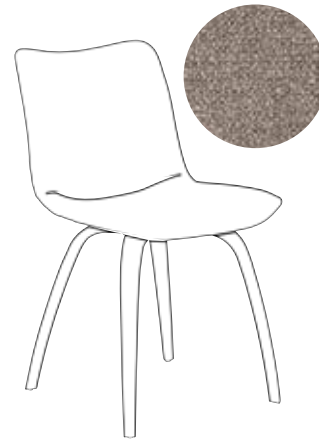

GLEE

100203109

Available in art. leather and bouclé fabric.
Legs in oak veneer or black stained ash veneer.