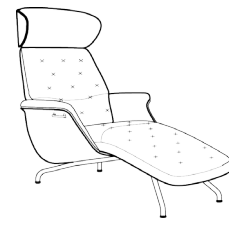

CREATOR

Try our FLEXLUX creator and design your own chair at flexlux.com

CHAIRS WITH GAS SPRING BACKS AND SEPERATE FOOT RESTS OR CHAISELONG

VOLDEN chair LOW
VOLDEN chair MEDIUM

2910
2900

VOLDEN chair HIGH

2920

VOLDEN Foot rest

2900

VOLDEN Chaiselong

2930

CLEMENT chair LOW
CLEMENT chair MEDIUM

2810
2800

CLEMENT chair HIGH

2820