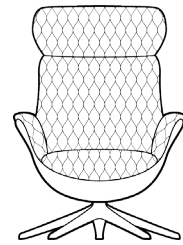

SOFT CHAIR 2530

Upholstered shell M3: 0,68 Composite shell

ELEGANT CHAIR 2500

Upholstered shell M3: 0,68 Composite shell

SOFT Foot rest 2530
ELEGANT Foot rest 2500

Upholstered shell M3: 0,11 Composite shell

- Price group
- 1
 - 2
 - 3
 - 4
 - Alpaca
 - Eton
 - Bastia
 - Savoy
 - Safari
 - Nature
 - Century

CHESTER CHAIR 2510

Upholstered shell M3: 0,68 Composite shell

CHESTER Foot rest 2510

Upholstered shell M3: 0,11 Composite shell

QUILT CHAIR 2520

Upholstered shell M3: 0,68 Composite shell

QUILT Foot rest 2520

Upholstered shell M3: 0,11 Composite shell

MORE CHAIR 2100

Upholstered shell M3: 0,72 Composite shell

MORE Foot rest 2100

Upholstered shell M3: 0,11 Composite shell

- Price group
- 1
 - 2
 - 3
 - 4
 - Alpaca
 - Eton
 - Bastia
 - Savoy
 - Safari
 - Nature
 - Century

CHAIRS & FOOTREST

To design and order a FLEXLUX chair or footrest, you need an item number.
An Item number is composed using the tables below and in the following order:
Model + Shell + Cover + Legs.