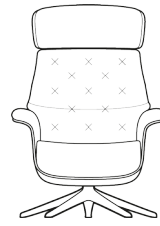

CREATOR

Try our FLEXLUX creator and design your own chair at flexlux.com

CHAIRS WITH GAS SPRING BACKS AND SEPERATE FOOT RESTS OR CHAISELONG

VOLDEN chair LOW
VOLDEN chair MEDIUM

2910
2900

VOLDEN chair HIGH

2920

VOLDEN Foot rest

2900

VOLDEN Chaiselong

2930

CLEMENT chair LOW
CLEMENT chair MEDIUM

2810
2800

CLEMENT chair HIGH

2820