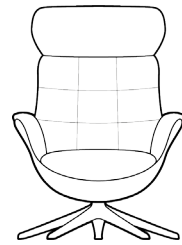

Additional price for battery solution
MARINA 3110

Additional price for battery solution
COMFY 3320

Additional price for battery solution
BREEZE 3420

Height: 2,5 cm.

CHAIRS WITH RECYCLED COMPOSIT SHELLS AND GAS SPRING BACKS

SOFT CHAIR 2530

Upholstered shell M3: 0,68 Composite shell

ELEGANT CHAIR 2500

Upholstered shell M3: 0,68 Composite shell

SOFT Foot rest 2530
ELEGANT Foot rest 2500

Upholstered shell M3: 0,11 Composite shell

- Price group
- 1
 - 2
 - 3
 - 4
 - Alpaca
 - Eton
 - Bastia
 - Savoy
 - Safari
 - Nature
 - Century

CHESTER CHAIR 2510

Upholstered shell M3: 0,68 Composite shell

CHESTER Foot rest 2510

Upholstered shell M3: 0,11 Composite shell