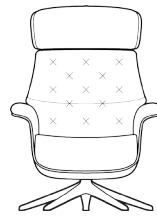

CREATOR

Try our FLEXLUX creator and design your own chair at flexlux.com

CHAIRS WITH GAS SPRING BACKS AND SEPERATE FOOT RESTS OR CHAISELONG

VOLDEN chair LOW
VOLDEN chair MEDIUM

2910
2900

VOLDEN chair HIGH

2920