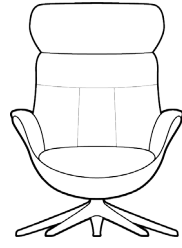

Additional price for battery solution
MARINA 3110

Additional price for battery solution
COMFY 3320

Additional price for battery solution
BREEZE 3420

Height: 2,5 cm.

CHAIRS WITH RECYCLED COMPOSIT SHELLS AND GAS SPRING BACKS

SOFT CHAIR 2530

Upholstered shell M3: 0,68 Composite shell

ELEGANT CHAIR 2500

Upholstered shell M3: 0,68 Composite shell

SOFT Foot rest 2530
ELEGANT Foot rest 2500

Upholstered shell M3: 0,11 Composite shell