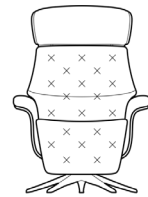

Upholstered arms M3: 1,2 Veneered arms

Upholstered arms M3: 0,68 Veneered arms

Upholstered arms M3: 0,68 Veneered arms

Upholstered shell M3: 0,11 Veneered shell

Upholstered arms M3: 1,2 Veneered arms

Price group

- 1
- 2
- 3
- 4
- Alpaca
- Eton
- Bastia
- Savoy
- Safari
- Nature
- Century

- 1
- 2
- 3
- 4
- Alpaca
- Eton
- Bastia
- Savoy
- Safari
- Nature
- Century

CHAIRS WITH GAS SPRING OR ELECTRIC BACKS AND BUILD-IN FOOT RESTS

VOLDEN LOW
VOLDEN MEDIUM

2912
2902

MANUAL

VOLDEN HIGH

2922

MANUAL

VOLDEN LOW
VOLDEN MEDIUM

2913
2903