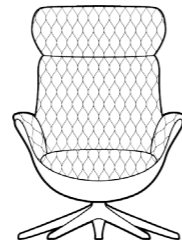

ELEGANT CHAIR 2500

Price group	Upholstered shell	M3: 0,68	Composite shell
1			
2			
3			
4			
Alpaca			
Eton			
Bastia			
Savoy			
Safari			
Nature			
Century			

SOFT Foot rest 2530
ELEGANT Foot rest 2500

Price group	Upholstered shell	M3: 0,11	Composite shell
1			
2			
3			
4			
Alpaca			
Eton			
Bastia			
Savoy			
Safari			
Nature			
Century			

CHESTER CHAIR 2510

Price group	Upholstered shell	M3: 0,68	Composite shell
1			
2			
3			
4			
Alpaca			
Eton			
Bastia			
Savoy			
Safari			
Nature			
Century			

CHESTER Foot rest 2510

Price group	Upholstered shell	M3: 0,11	Composite shell
1			
2			
3			
4			
Alpaca			
Eton			
Bastia			
Savoy			
Safari			
Nature			
Century			

QUILT CHAIR 2520

Price group	Upholstered shell	M3: 0,68	Composite shell
1			
2			
3			
4			
Alpaca			
Eton			
Bastia			
Savoy			
Safari			
Nature			
Century			