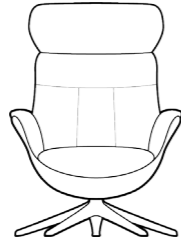

ELEGANT CHAIR 2500

Price group	Upholstered shell	M3: 0,68	Composite shell
1			
2			
3			
4			
Alpaca			
Eton			
Bastia			
Savoy			
Safari			
Nature			
Century			

SOFT Foot rest 2530
ELEGANT Foot rest 2500

Price group	Upholstered shell	M3: 0,11	Composite shell
1			
2			
3			
4			
Alpaca			
Eton			
Bastia			
Savoy			
Safari			
Nature			
Century