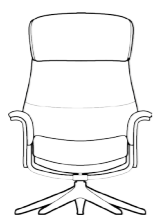

Additional price for battery solution
MARINA 3110

Additional price for battery solution
COMFY 3320

Additional price for battery solution
BREEZE 3420

Height: 2,5 cm.

CHAIRS WITH GRAVITY GLIDE MECHANISMS

AARHUS chair LOW 2210
AARHUS chair MEDIUM 2200

AARHUS Chair HIGH 2220

AARHUS Foot rest 2200

SKAGEN chair LOW 2310
SKAGEN chair MEDIUM 2300

SKAGEN chair HIGH 2320

SKAGEN Foot rest 2300

Price group	Upholstered arms M3: 0,68		Veneered arms		Upholstered shell M3: 0,11		Veneered shell	
	1							
2								
3								
4								
Alpaca								
Eton								
Bastia								
Savoy								
Safari								
Nature								
Century								