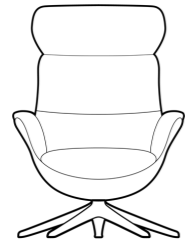

CHAIRS WITH RECYCLED COMPOSIT SHELLS AND GAS SPRING BACKS

SOFT CHAIR 2530

Price group	Upholstered shell	M3: 0,68	Composite shell
1			
2			
3			
4			
Alpaca			
Eton			
Bastia			
Savoy			
Safari			
Nature			
Century