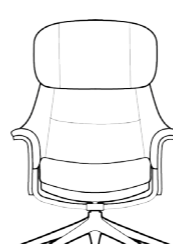

TREND CHAIR 2650

TREND Foot rest 2650

URBAN CHAIR 2640

URBAN Foot rest 2640

VIBORG chair LOW 2410
VIBORG chair MEDIUM 2400

VIBORG chair HIGH 2420

VIBORG Foot rest 2400

Price group	Upholstered arms M3: 0,68		Veneered arms		Upholstered shell M3: 0,11		Veneered shell	
	1							
2								
3								
4								
Alpaca								
Eton								
Bastia								
Savoy								
Safari								
Nature								
Century								