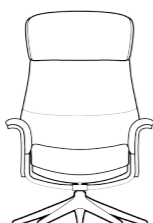

Additional price for battery solution
MARINA 3110

Additional price for battery solution
COMFY 3320

Additional price for battery solution
BREEZE 3420

Height: 2,5 cm.

CHAIRS WITH GRAVITY GLIDE MECHANISMS

AARHUS chair LOW 2210
AARHUS chair MEDIUM 2200

AARHUS Chair HIGH 2220

AARHUS Foot rest 2200

SKAGEN chair LOW 2310
SKAGEN chair MEDIUM 2300

SKAGEN chair HIGH 2320

SKAGEN Foot rest 2300

Price group	Upholstered arms M3: 0,68		Veneered arms		Upholstered shell M3: 0,11		Veneered shell	
	1							
2								
3								
4								
Alpaca								
Eton								
Bastia								
Savoy								
Safari								
Nature								
Century								