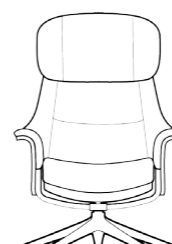

TREND CHAIR 2650

TREND Foot rest 2650

URBAN CHAIR 2640

URBAN Foot rest 2640

VIBORG chair LOW 2410
VIBORG chair MEDIUM 2400

VIBORG chair HIGH 2420

VIBORG Foot rest 2400

Price group	Upholstered arms M3: 0,68		Veneered arms		Upholstered shell M3: 0,11		Veneered shell	
	1							
2								
3								
4								
Alpaca								
Eton								
Bastia								
Savoy								
Safari								
Nature								
Century								