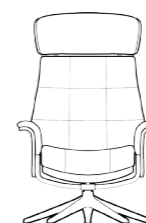

Additional price for battery solution
MARINA 3110

Additional price for battery solution
COMFY 3320

Additional price for battery solution
BREEZE 3420

Height: 2,5 cm.

CHAIRS WITH GRAVITY GLIDE MECHANISMS

AARHUS chair LOW 2210
AARHUS chair MEDIUM 2200

AARHUS Chair HIGH 2220

AARHUS Foot rest 2200

SKAGEN chair LOW 2310
SKAGEN chair MEDIUM 2300

SKAGEN chair HIGH 2320

SKAGEN Foot rest 2300

Price group	Upholstered arms M3: 0,68		Veneered arms		Upholstered shell M3: 0,11		Veneered shell	
	1							
2								
3								
4								
Alpaca								
Eton								
Bastia								
Savoy								
Safari								
Nature								
Century								