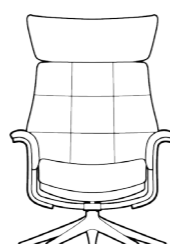

URBAN CHAIR 2640

URBAN Foot rest 2640