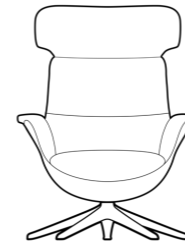

Price group	Upholstered shell	M3: 0,11	Composite shell
1			
2			
3			
4			
Alpaca			
Eton			
Bastia			
Savoy			
Safari			
Nature			
Century			

CHESTER CHAIR 2510

Price group	Upholstered shell	M3: 0,68	Composite shell
1			
2			
3			
4			
Alpaca			
Eton			
Bastia			
Savoy			
Safari			
Nature			
Century			

CHESTER Foot rest 2510

Price group	Upholstered shell	M3: 0,11	Composite shell
1			
2			
3			
4			
Alpaca			
Eton			
Bastia			
Savoy			
Safari			
Nature			
Century			

QUILT CHAIR 2520

Price group	Upholstered shell	M3: 0,68	Composite shell
1			
2			
3			
4			
Alpaca			
Eton			
Bastia			
Savoy			
Safari			
Nature			
Century			

QUILT Foot rest 2520

Price group	Upholstered shell	M3: 0,11	Composite shell
1			
2			
3			
4			
Alpaca			
Eton			
Bastia			
Savoy			
Safari			
Nature			
Century			

MORE CHAIR 2100

Price group	Upholstered shell	M3: 0,72	Composite shell
1			
2			
3			
4			
Alpaca			
Eton			
Bastia			
Savoy			
Safari			
Nature			
Century			