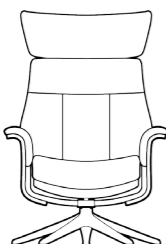

Price group	Upholstered arms M3: 0,68		Veneered arms		Upholstered shell M3: 0,11		Veneered shell		
	1								
2									
3									
4									
Alpaca									
Eton									
Bastia									
Savoy									
Safari									
Nature									
Century									

Price group	Upholstered arms M3: 0,68		Veneered arms		Upholstered shell M3: 0,11		Veneered shell		
	1								
2									
3									
4									
Alpaca									
Eton									
Bastia									
Savoy									
Safari									
Nature									
Century									

TREND CHAIR 2650

TREND Foot rest 2650