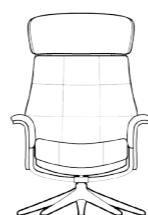

Additional price for battery solution
MARINA 3110

Additional price for battery solution
COMFY 3320

Additional price for battery solution
BREEZE 3420

Height: 2,5 cm.

CHAIRS WITH GRAVITY GLIDE MECHANISMS

AARHUS chair LOW 2210
AARHUS chair MEDIUM 2200

AARHUS Chair HIGH 2220

AARHUS Foot rest 2200

SKAGEN chair LOW 2310
SKAGEN chair MEDIUM 2300

SKAGEN chair HIGH 2320

SKAGEN Foot rest 2300

Price group	Upholstered arms M3: 0,68		Veneered arms		Upholstered shell M3: 0,11		Veneered shell	
	1							
2								
3								
4								
Alpaca								
Eton								
Bastia								
Savoy								
Safari								
Nature								
Century								