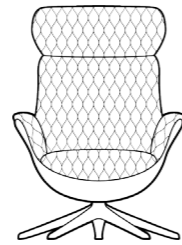

QUILT CHAIR 2520

Upholstered shell M3: 0,68 Composite shell

QUILT Foot rest 2520

Upholstered shell M3: 0,11 Composite shell