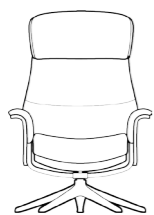

Additional price for battery solution
MARINA 3110

Additional price for battery solution
COMFY 3320

Additional price for battery solution
BREEZE 3420

Height: 2,5 cm.

CHAIRS WITH GRAVITY GLIDE MECHANISMS

AARHUS chair LOW 2210
AARHUS chair MEDIUM 2200

AARHUS Chair HIGH 2220

AARHUS Foot rest 2200

SKAGEN chair LOW 2310
SKAGEN chair MEDIUM 2300

SKAGEN chair HIGH 2320

SKAGEN Foot rest 2300

Price group	Upholstered arms M3: 0,68		Veneered arms		Upholstered shell M3: 0,11		Veneered shell	
	1							
2								
3								
4								
Alpaca								
Eton								
Bastia								
Savoy								
Safari								
Nature								
Century								