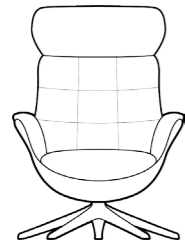

CHAIRS WITH RECYCLED COMPOSIT SHELLS AND GAS SPRING BACKS

SOFT CHAIR 2530

Upholstered shell M3: 0,68 Composite shell

ELEGANT CHAIR 2500

Upholstered shell M3: 0,68 Composite shell

SOFT Foot rest 2530
ELEGANT Foot rest 2500

Upholstered shell M3: 0,11 Composite shell

- Price group
- 1
 - 2
 - 3
 - 4
 - Alpaca
 - Eton
 - Bastia
 - Savoy
 - Safari
 - Nature
 - Century

CHESTER CHAIR 2510

Upholstered shell M3: 0,68 Composite shell