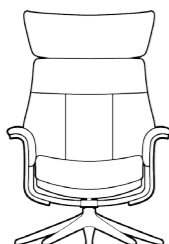

Price group	Upholstered arms M3: 0,68		Veneered arms		Upholstered shell M3: 0,11		Veneered shell		
	1								
2									
3									
4									
Alpaca									
Eton									
Bastia									
Savoy									
Safari									
Nature									
Century									

Price group	Upholstered arms M3: 0,68		Veneered arms		Upholstered shell M3: 0,11		Veneered shell		
	1								
2									
3									
4									
Alpaca									
Eton									
Bastia									
Savoy									
Safari									
Nature									
Century									

TREND CHAIR 2650

TREND Foot rest 2650