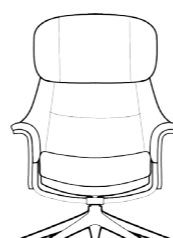

TREND CHAIR 2650

TREND Foot rest 2650

URBAN CHAIR 2640

URBAN Foot rest 2640

VIBORG chair LOW 2410
VIBORG chair MEDIUM 2400

VIBORG chair HIGH 2420

VIBORG Foot rest 2400

Price group	Upholstered arms M3: 0,68		Veneered arms		Upholstered shell M3: 0,11		Veneered shell	
	1							
2								
3								
4								
Alpaca								
Eton								
Bastia								
Savoy								
Safari								
Nature								
Century								