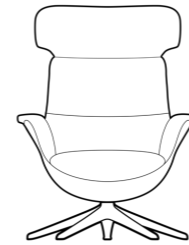

Price group	Upholstered shell	M3: 0,11	Composite shell
1			
2			
3			
4			
Alpaca			
Eton			
Bastia			
Savoy			
Safari			
Nature			
Century			

CHESTER CHAIR 2510

Price group	Upholstered shell	M3: 0,68	Composite shell
1			
2			
3			
4			
Alpaca			
Eton			
Bastia			
Savoy			
Safari			
Nature			
Century			

CHESTER Foot rest 2510

Price group	Upholstered shell	M3: 0,11	Composite shell
1			
2			
3			
4			
Alpaca			
Eton			
Bastia			
Savoy			
Safari			
Nature			
Century			

QUILT CHAIR 2520

Price group	Upholstered shell	M3: 0,68	Composite shell
1			
2			
3			
4			
Alpaca			
Eton			
Bastia			
Savoy			
Safari			
Nature			
Century			

QUILT Foot rest 2520

Price group	Upholstered shell	M3: 0,11	Composite shell
1			
2			
3			
4			
Alpaca			
Eton			
Bastia			
Savoy			
Safari			
Nature			
Century			

MORE CHAIR 2100

Price group	Upholstered shell	M3: 0,72	Composite shell
1			
2			
3			
4			
Alpaca			
Eton			
Bastia			
Savoy			
Safari			
Nature			
Century			