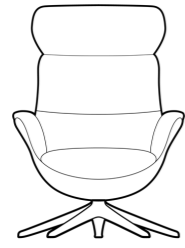

CHAIRS WITH RECYCLED COMPOSIT SHELLS AND GAS SPRING BACKS

SOFT CHAIR 2530

Price group	Upholstered shell	M3: 0,68	Composite shell
1			
2			
3			
4			
Alpaca			
Eton			
Bastia			
Savoy			
Safari			
Nature			
Century