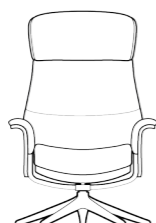

Additional price for battery solution
MARINA 3110

Additional price for battery solution
COMFY 3320

Additional price for battery solution
BREEZE 3420

Height: 2,5 cm.

CHAIRS WITH GRAVITY GLIDE MECHANISMS

AARHUS chair LOW 2210
AARHUS chair MEDIUM 2200

AARHUS Chair HIGH 2220

AARHUS Foot rest 2200

SKAGEN chair LOW 2310
SKAGEN chair MEDIUM 2300

SKAGEN chair HIGH 2320

SKAGEN Foot rest 2300

Price group	Upholstered arms M3: 0,68		Veneered arms		Upholstered shell M3: 0,11		Veneered shell	
	1							
2								
3								
4								
Alpaca								
Eton								
Bastia								
Savoy								
Safari								
Nature								
Century								