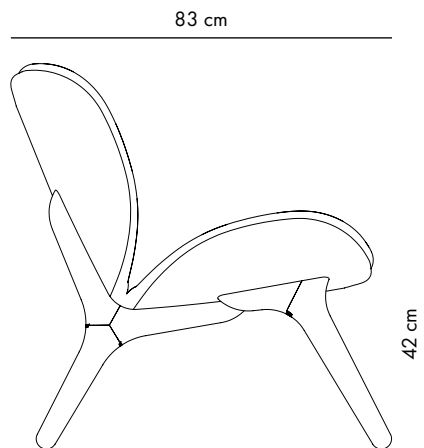

A Conversation Piece

Designed by Anders Klem in Copenhagen, Denmark

Dimensions

H: 83 x W: 70 D: 83 cm

Materials

Solid oak, upholstery (polyester), laminated veneer

Weight incl. packaging

21.5 kg

Packaging

L: 88 x W: 72 x H: 86 cm

Media Kit

Photos, 3D models, 2D drawings

Download at umage.com

Assembly time

20 min

Download the UIMAGE App

It helps you choose the perfect furniture

Ordering information

#5505	#5704
#5506	#5705
#5507	#5706
#5508	#5707
#5509	#5708

Colour variations

Wood

Fabrics