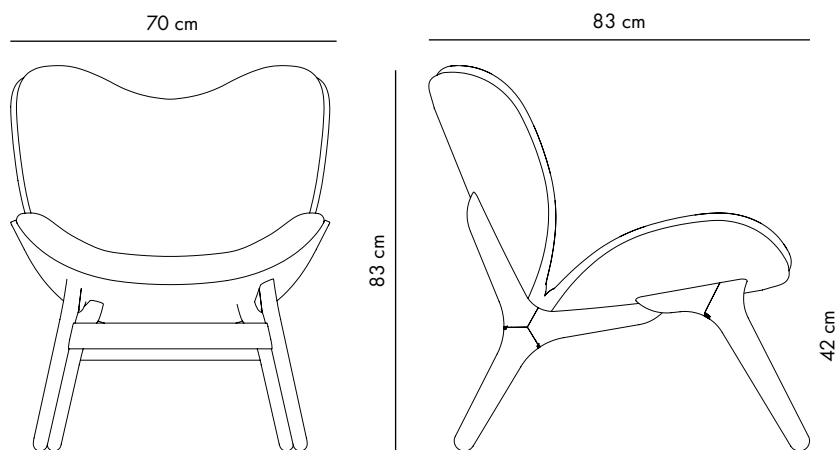

A Conversation Piece

Designed by Anders Klem in Copenhagen, Denmark

 **Dimensions**
H: 83 x W: 70 D: 83 cm

 **Materials**
Solid oak, upholstery (polyester), laminated veneer

 **Weight incl. packaging**
21.5 kg

 **Packaging**
L: 88 x W: 72 x H: 86 cm

 **Media Kit**
Photos, 3D models, 2D drawings
Download at umage.com

 **Assembly time**
20 min

 **Download the UIMAGE App**
It helps you choose the perfect furniture