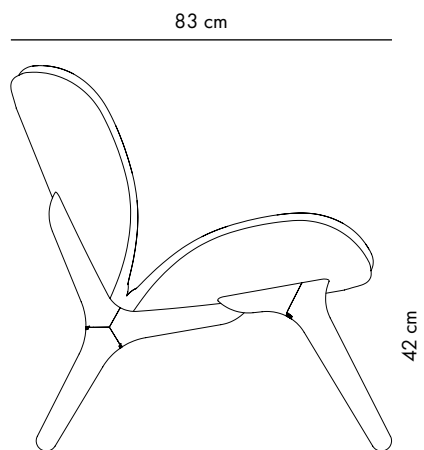

# A Conversation Piece

Designed by Anders Klem in Copenhagen, Denmark

 **Dimensions**  
H: 83 x W: 70 D: 83 cm

 **Materials**  
Solid oak, upholstery (polyester), laminated veneer

 **Weight incl. packaging**  
21.5 kg

 **Packaging**  
L: 88 x W: 72 x H: 86 cm

 **Media Kit**  
Photos, 3D models, 2D drawings  
Download at [umage.com](http://umage.com)

 **Assembly time**  
20 min

 **Download the UIMAGE App**  
It helps you choose the perfect furniture