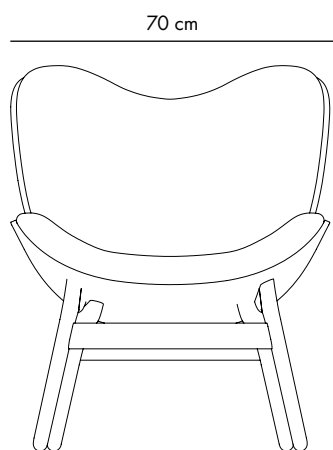

# A Conversation Piece

Designed by Anders Klem in Copenhagen, Denmark

 **Dimensions**  
H: 83 x W: 70 D: 83 cm

 **Materials**  
Solid oak, upholstery (polyester), laminated veneer

 **Weight incl. packaging**  
21.5 kg

 **Packaging**  
L: 88 x W: 72 x H: 86 cm

 **Media Kit**  
Photos, 3D models, 2D drawings  
Download at [umage.com](http://umage.com)

 **Assembly time**  
20 min

 **Download the UIMAGE App**  
It helps you choose the perfect furniture