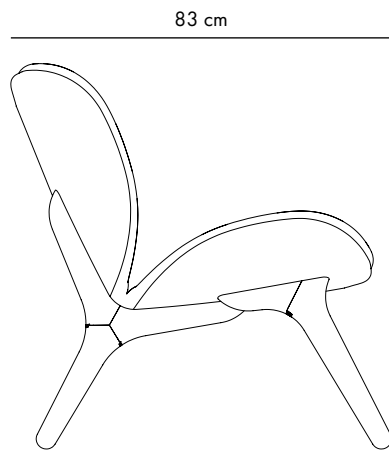

A Conversation Piece

Designed by Anders Klem in Copenhagen, Denmark

Dimensions

H: 83 x W: 70 D: 83 cm

Materials

Solid oak, upholstery (polyester), laminated veneer

Weight incl. packaging

21.5 kg

Packaging

L: 88 x W: 72 x H: 86 cm

Media Kit

Photos, 3D models, 2D drawings

Download at umage.com

Assembly time

20 min

Download the UIMAGE App

It helps you choose the perfect furniture

Ordering information

#5505	#5704
#5506	#5705
#5507	#5706
#5508	#5707
#5509	#5708

Colour variations

Wood

Fabrics