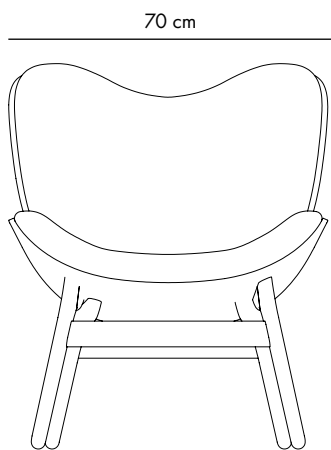

A Conversation Piece

Designed by Anders Klem in Copenhagen, Denmark

Dimensions

H: 83 x W: 70 D: 83 cm

Materials

Solid oak, upholstery (polyester), laminated veneer

Weight incl. packaging

21.5 kg

Packaging

L: 88 x W: 72 x H: 86 cm

Media Kit

Photos, 3D models, 2D drawings

Download at umage.com

Assembly time

20 min

Download the UIMAGE App

It helps you choose the perfect furniture

Ordering information

#5505	#5704
#5506	#5705
#5507	#5706
#5508	#5707
#5509	#5708

Colour variations

Wood

Fabrics