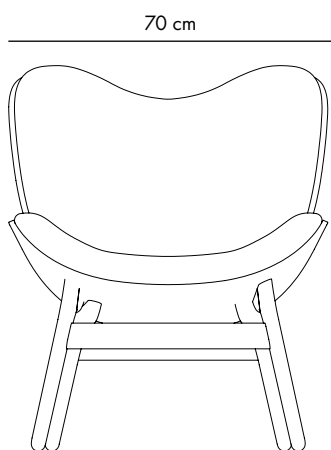

A Conversation Piece

Designed by Anders Klem in Copenhagen, Denmark

Dimensions

H: 83 x W: 70 D: 83 cm

Materials

Solid oak, upholstery (polyester), laminated veneer

Weight incl. packaging

21.5 kg

Packaging

L: 88 x W: 72 x H: 86 cm

Media Kit

Photos, 3D models, 2D drawings

Download at umage.com

Assembly time

20 min

Download the UIMAGE App

It helps you choose the perfect furniture

Ordering information

#5505	#5704
#5506	#5705
#5507	#5706
#5508	#5707
#5509	#5708

Colour variations

Wood

Fabrics