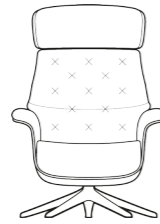

CREATOR

Try our FLEXLUX creator and design your own chair at flexlux.com

CHAIRS WITH GAS SPRING BACKS AND SEPERATE FOOT RESTS OR CHAISELONG

VOLDEN chair LOW
VOLDEN chair MEDIUM

2910
2900

VOLDEN chair HIGH

2920

VOLDEN Foot rest

2900

VOLDEN Chaiselong

2930

CLEMENT chair LOW
CLEMENT chair MEDIUM

2810
2800

CLEMENT chair HIGH

2820