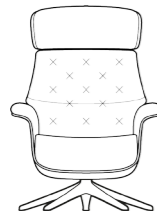

CREATOR

Try our FLEXLUX creator and design your own chair at flexlux.com

CHAIRS WITH GAS SPRING BACKS AND SEPERATE FOOT RESTS OR CHAISELONG

VOLDEN chair LOW
VOLDEN chair MEDIUM

2910
2900

VOLDEN chair HIGH

2920