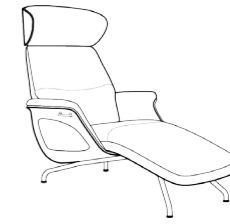

CREATOR

Try our FLEXLUX creator and design your own chair at flexlux.com

CHAIRS WITH GAS SPRING BACKS AND SEPERATE FOOT RESTS OR CHAISELONG

VOLDEN chair LOW
VOLDEN chair MEDIUM

2910
2900

VOLDEN chair HIGH

2920

VOLDEN Foot rest

2900

VOLDEN Chaiselong

2930

CLEMENT chair LOW
CLEMENT chair MEDIUM

2810
2800

CLEMENT chair HIGH

2820

CLEMENT Foot rest

2800

CLEMENT Chaiselong

2830

Price group

Upholstered arms M3: 0,68 Veneered arms

Upholstered arms M3: 0,68 Veneered arms

Upholstered shell M3: 0,11 Veneered shell