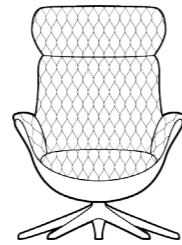

SOFT CHAIR 2530

Upholstered shell M3: 0,68 Composite shell

ELEGANT CHAIR 2500

Upholstered shell M3: 0,68 Composite shell

SOFT Foot rest 2530
ELEGANT Foot rest 2500

Upholstered shell M3: 0,11 Composite shell

- Price group
- 1
 - 2
 - 3
 - 4
 - Alpaca
 - Eton
 - Bastia
 - Savoy
 - Safari
 - Nature
 - Century

CHESTER CHAIR 2510

Upholstered shell M3: 0,68 Composite shell

CHESTER Foot rest 2510

Upholstered shell M3: 0,11 Composite shell

QUILT CHAIR 2520

Upholstered shell M3: 0,68 Composite shell

QUILT Foot rest 2520

Upholstered shell M3: 0,11 Composite shell

MORE CHAIR 2100

Upholstered shell M3: 0,72 Composite shell

MORE Foot rest 2100

Upholstered shell M3: 0,11 Composite shell

- Price group
- 1
 - 2
 - 3
 - 4
 - Alpaca
 - Eton
 - Bastia
 - Savoy
 - Safari
 - Nature
 - Century

CHAIRS & FOOTREST

To design and order a FLEXLUX chair or footrest, you need an item number.
An Item number is composed using the tables below and in the following order:
Model + Shell + Cover + Legs.