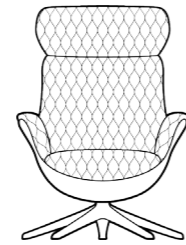

QUILT CHAIR 2520

Price group	Upholstered shell	M3: 0,68	Composite shell
1			
2			
3			
4			
Alpaca			
Eton			
Bastia			
Savoy			
Safari			
Nature			
Century			

QUILT Foot rest 2520

Price group	Upholstered shell	M3: 0,11	Composite shell
1			
2			
3			
4			
Alpaca			
Eton			
Bastia			
Savoy			
Safari			
Nature			
Century