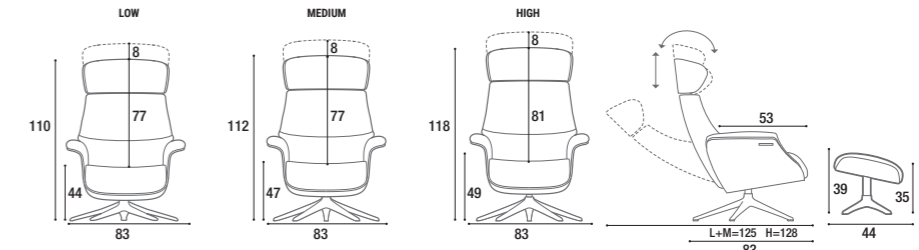

2. Shell

Wooden Shells	Chair and Chaiselong	Footrest
Wood Upholstered	3100	3150
Wood Black	3200	3250
Wood White Oak	3400	3450
Wood Oiled Oak	3500	3550
Wood Walnut	3600	3650
Composit Shell	Chair	Footrest
Upholstered	1100	1150
Cosmic Black	1900	1950

3. Surface

Choose a fabric/leather from the wagon in the store or from the FLEXLUX creator at www.flexlux.com.
You need the 4 digit number for the order.
(For example Savoy leather "Platin Black" is 0960.)

4.1. Legs for chairs + footrest

Navis/Marina 4 star legs	Aluminium Polished	110
	Black *	111
Breeze/Comfy 5 star legs	Aluminium Polished	131
	Black *	132
Aluminium Polished 5 star legs	Alu legs	101
Aluminium Black 5 star legs *		103
Wood Decor leg Walnut 5 star legs *	Wood Decor legs	141
Wood Decor leg Oiled Oak 5 star legs *		142
Wood Decor leg White Oak 5 star legs *		143

*Adjustment handle always in black

4.2. Legs for Clement and Volden Chaiselong

Metal Chrome	Alu legs	101
Metal Black		103

ACCESSORIES

Leg extenders +2,5 cm	Chair	Footrest
Aluminium Polihed	932000862	932000865
Aluminium Black	932000864	932000867
*Not available for Chaiselong and 4 star legs with item number 110 and 111		

Tables	Aluminium Polished	Aluminium Black
Wood Oiled Oak	1000060101	1000060103
Wood White Oak	1000061101	1000061103
Wood Walnut	1000062101	1000062103
Wood Black	1000063101	1000063103

DIMENSIONS

All measurements are in centimeters, and may vary +1.5 cm

Volden Chair
Clement Chair