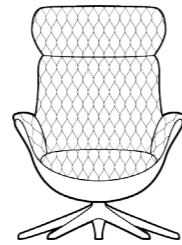

SOFT Foot rest 2530
ELEGANT Foot rest 2500

Upholstered shell M3: 0,11 Composite shell

- Price group
- 1
 - 2
 - 3
 - 4
 - Alpaca
 - Eton
 - Bastia
 - Savoy
 - Safari
 - Nature
 - Century

CHESTER CHAIR 2510

Upholstered shell M3: 0,68 Composite shell

CHESTER Foot rest 2510

Upholstered shell M3: 0,11 Composite shell

QUILT CHAIR 2520

Upholstered shell M3: 0,68 Composite shell

QUILT Foot rest 2520

Upholstered shell M3: 0,11 Composite shell