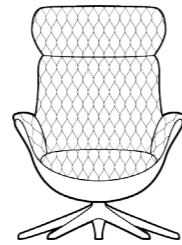

SOFT CHAIR 2530

Upholstered shell M3: 0,68 Composite shell

ELEGANT CHAIR 2500

Upholstered shell M3: 0,68 Composite shell

SOFT Foot rest 2530  
ELEGANT Foot rest 2500

Upholstered shell M3: 0,11 Composite shell

- Price group
- 1
  - 2
  - 3
  - 4
  - Alpaca
  - Eton
  - Bastia
  - Savoy
  - Safari
  - Nature
  - Century

CHESTER CHAIR 2510

Upholstered shell M3: 0,68 Composite shell

CHESTER Foot rest 2510

Upholstered shell M3: 0,11 Composite shell

QUILT CHAIR 2520

Upholstered shell M3: 0,68 Composite shell

QUILT Foot rest 2520

Upholstered shell M3: 0,11 Composite shell

MORE CHAIR 2100

Upholstered shell M3: 0,72 Composite shell

MORE Foot rest 2100

Upholstered shell M3: 0,11 Composite shell