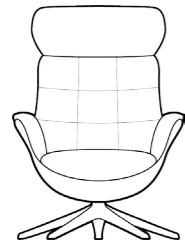

Price group	Upholstered arms		M3: 0,68		Veneered arms	
	1					
2						
3						
4						
Alpaca						
Eton						
Bastia						
Savoy						
Safari						
Nature						
Century						

CHAIRS WITH RECYCLED COMPOSIT SHELLS AND GAS SPRING BACKS

SOFT CHAIR 2530

Upholstered shell M3: 0,68 Composite shell

ELEGANT CHAIR 2500

Upholstered shell M3: 0,68 Composite shell

SOFT Foot rest 2530  
ELEGANT Foot rest 2500

Upholstered shell M3: 0,11 Composite shell

- Price group
- 1
  - 2
  - 3
  - 4
  - Alpaca
  - Eton
  - Bastia
  - Savoy
  - Safari
  - Nature
  - Century

CHESTER CHAIR 2510

Upholstered shell M3: 0,68 Composite shell

CHESTER Foot rest 2510

Upholstered shell M3: 0,11 Composite shell