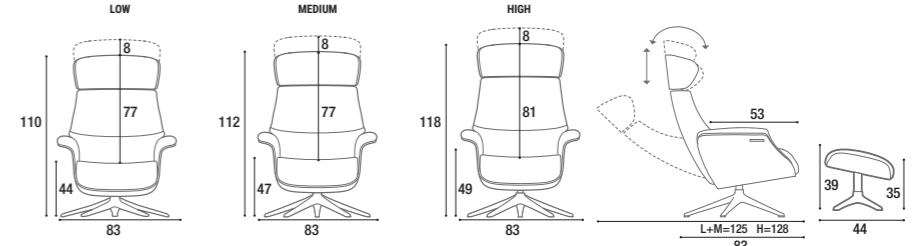

2. Shell

Wooden Shells	Chair and Chaiselong	Footrest
Wood Upholstered	3100	3150
Wood Black	3200	3250
Wood White Oak	3400	3450
Wood Oiled Oak	3500	3550
Wood Walnut	3600	3650
Composit Shell	Chair	Footrest
Upholstered	1100	1150
Cosmic Black	1900	1950

3. Surface

Choose a fabric/leather from the wagon in the store or from the FLEXLUX creator at www.flexlux.com.
You need the 4 digit number for the order.
(For example Savoy leather "Platin Black" is 0960.)

4.1. Legs for chairs + footrest

Navis/Marina 4 star legs	Aluminium Polished	110
	Black *	111
Breeze/Comfy 5 star legs	Aluminium Polished	131
	Black *	132
Aluminium Polished 5 star legs	Alu legs	101
Aluminium Black 5 star legs *		103
Wood Decor leg Walnut 5 star legs *	Wood Decor legs	141
Wood Decor leg Oiled Oak 5 star legs *		142
Wood Decor leg White Oak 5 star legs *		143

*Adjustment handle always in black

4.2. Legs for Clement and Volden Chaiselong

Metal Chrome	Alu legs	101
Metal Black		103

ACCESSORIES

Leg extenders +2,5 cm	Chair	Footrest
Aluminium Polihed	932000862	932000865
Aluminium Black	932000864	932000867
*Not available for Chaiselong and 4 star legs with item number 110 and 111		

Tables	Aluminium Polished	Aluminium Black
Wood Oiled Oak	1000060101	1000060103
Wood White Oak	1000061101	1000061103
Wood Walnut	1000062101	1000062103
Wood Black	1000063101	1000063103

DIMENSIONS

All measurements are in centimeters, and may vary +1.5 cm

Volden Chair
Clement Chair