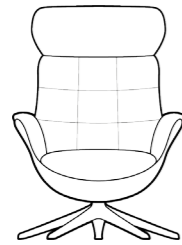

Price group	Upholstered arms M3: 0,68		Veneered arms		Upholstered shell M3: 0,11		Veneered shell	
	1							
2								
3								
4								
Alpaca								
Eton								
Bastia								
Savoy								
Safari								
Nature								
Century								

CHAIRS WITH RECYCLED COMPOSIT SHELLS AND GAS SPRING BACKS

SOFT CHAIR 2530

Upholstered shell M3: 0,68 Composite shell

ELEGANT CHAIR 2500

Upholstered shell M3: 0,68 Composite shell

SOFT Foot rest 2530
ELEGANT Foot rest 2500

Upholstered shell M3: 0,11 Composite shell

- Price group
- 1
 - 2
 - 3
 - 4
 - Alpaca
 - Eton
 - Bastia
 - Savoy
 - Safari
 - Nature
 - Century

CHESTER CHAIR 2510

Upholstered shell M3: 0,68 Composite shell