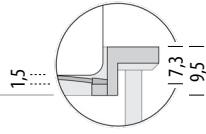

Frame Solid oak, Headboard Upholstered, Legs Powder-coated steel

Version: 1-8-2021

Basic info

Design	Mustafa Čohadžić
Mattress size	W: 180, D: 200
Product size	W: 200, D: 220, H: 92
Packaging	W: 237, D: 62, H: 22
Volume	0,32 m ³
Net weight	60 kg
Gross weight	68 kg

0cm 20 50 100 150 200 250

Scale: 1:40

Fina bed Frame height 9,5 cm

Basic slats included

A basic solid (not sprung) slatted base is included in the Fina bed.
Mattress not included.

Mattress height 15 cm
Height from the floor 41,5 cm

Mattress height 20 cm
Height from the floor 46,5 cm

Mattress height 25 cm
Height from the floor 51,5 cm

Mattress height 30 cm
Height from the floor 56,5 cm

Fina bed

Available materials

Version: 1-8-2021

Frame | Solid oak