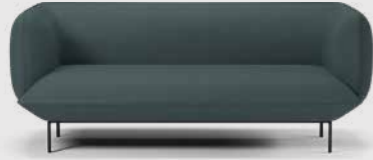

Philippa Sofa Series

Designed by Busetti Garuti Redaelli

Philippa Sofa
2-seater D80 x W140, H80 cm

Armchair
D80 x W83, H80 cm

Footstool
D45 x W62, H40 cm

Cloud Sofa Series

Designed by Yonoh Estudio

Cloud Sofa
2-seater D82 x W162, H75 cm
2½-seater D82 x W192, H75 cm
3-seater D82 x W222, H75 cm