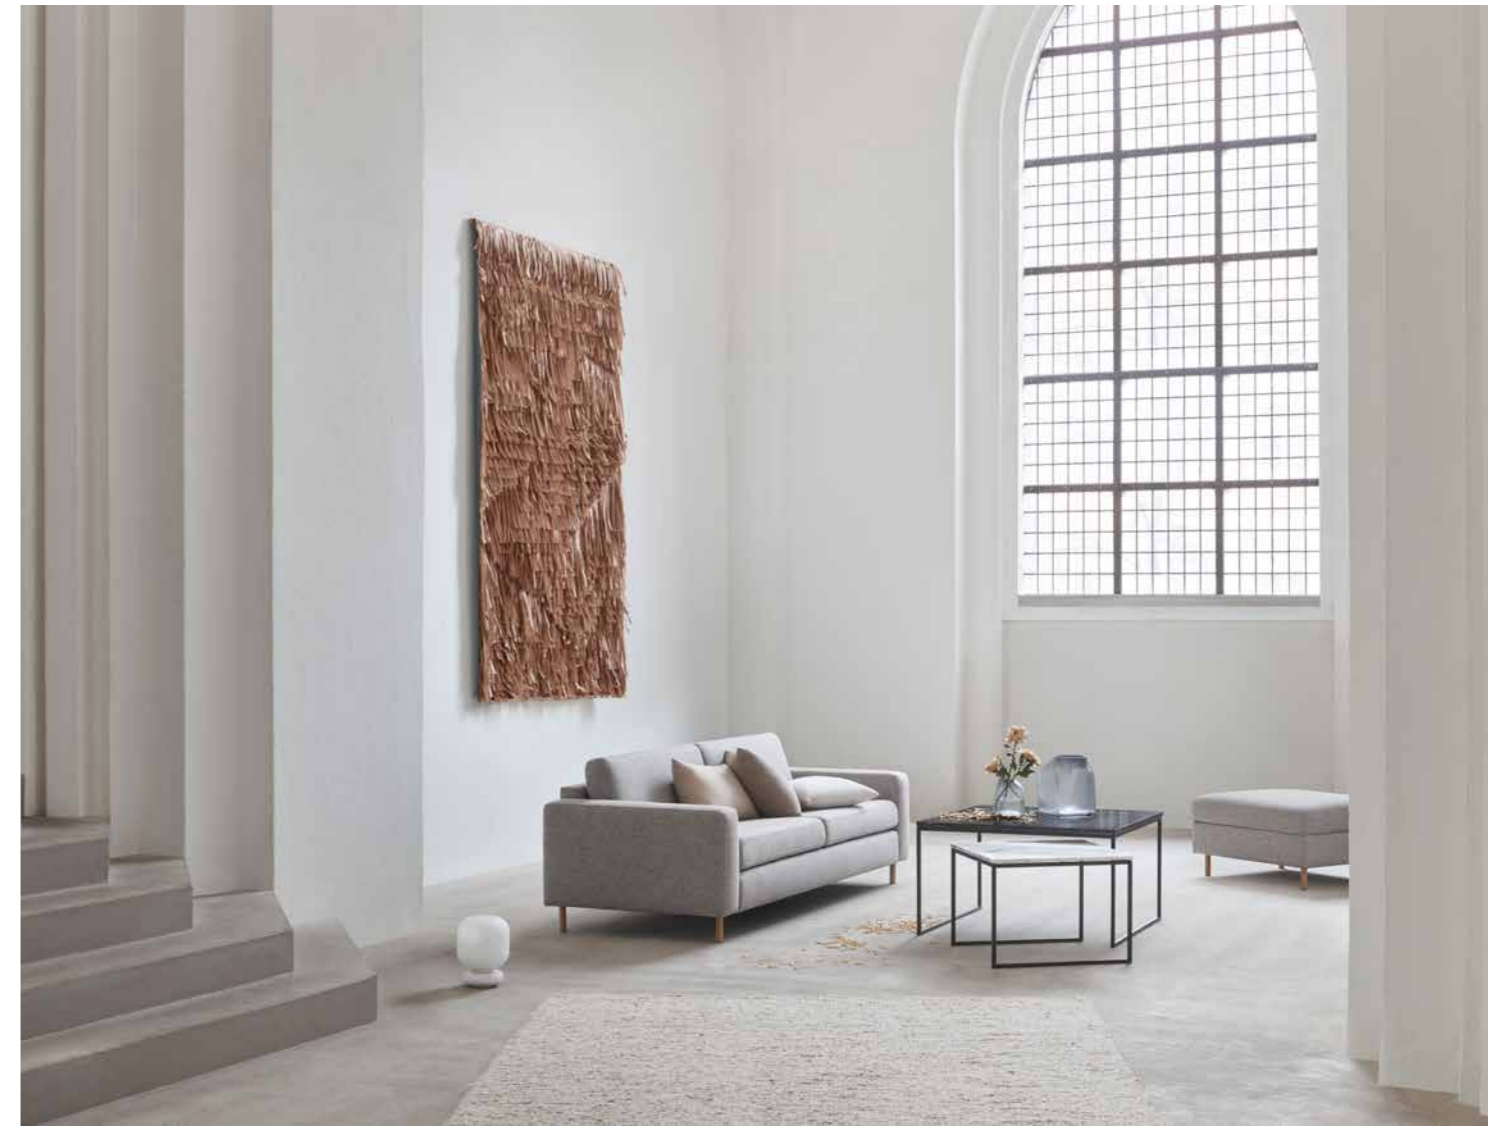

Peyote Table - *NEW*

Designed by e-ggs

Designed by the Italian design studio e-ggs, Peyote is an elegant table with an organic design inspired by leaves and nature's ability to create new shapes. Peyote manages to be elegant yet bombastic at the same time, featuring a round, leaf-shaped base and perfectly floating table top, created in beautiful materials. The Peyote table is created in a combination of moulded veneer, MDF and plywood, which ensures stability and durability.