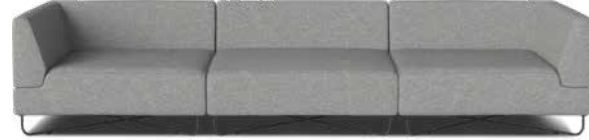

Orlando Modular Sofa Series

Designed by Glismand & Rüdiger

Orlando Corner Module
D100 x W100, H64 cm

Orlando Back Module
D100 x W100, H64 cm

Orlando 50 Back Module
D100 x W50, H64 cm

Orlando Pouf
D100 x W100, H38 cm

Orlando 50 Pouf
D100 x W50, H38 cm