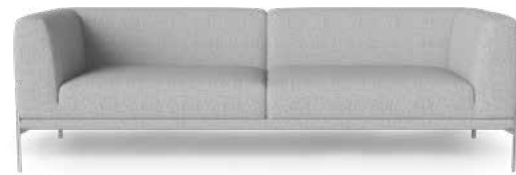

Caisa Modular Sofa Series - *NEW*

Designed by BÖTTCHER & KAYSER

A. Caisa Sofa