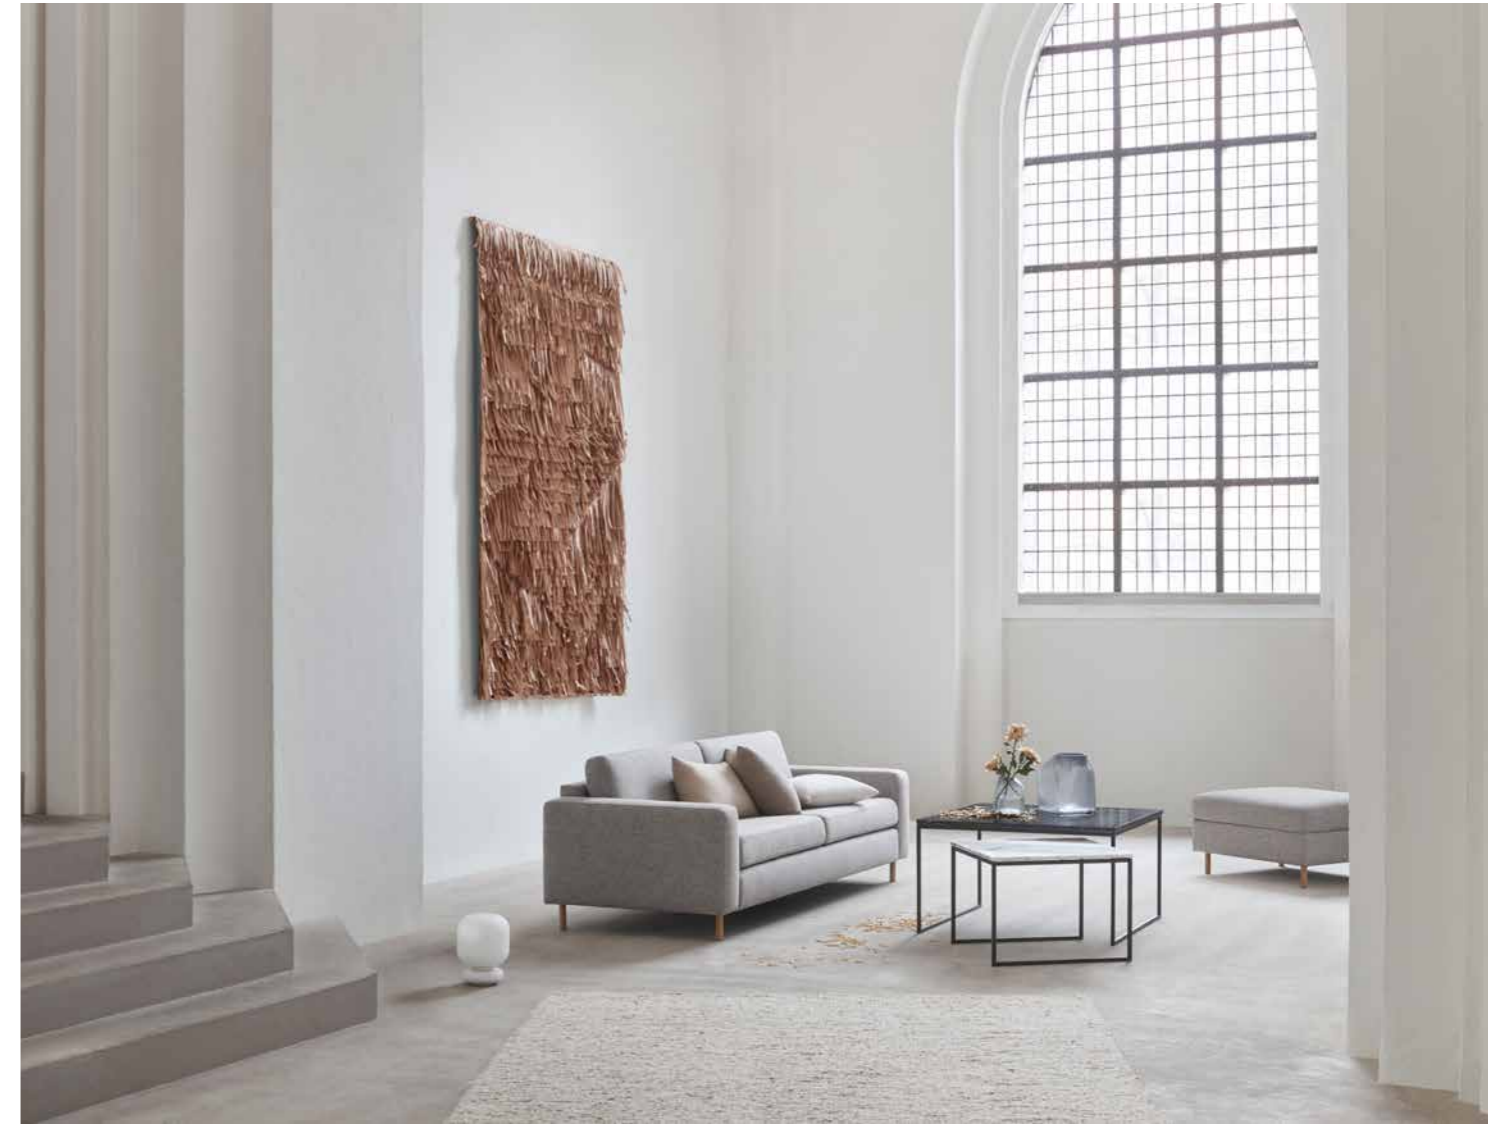

Peyote Table - *NEW*

Designed by e-ggs

Designed by the Italian design studio e-ggs, Peyote is an elegant table with an organic design inspired by leaves and nature's ability to create new shapes. Peyote manages to be elegant yet bombastic at the same time, featuring a round, leaf-shaped base and perfectly floating table top, created in beautiful materials. The Peyote table is created in a combination of moulded veneer, MDF and plywood, which ensures stability and durability.