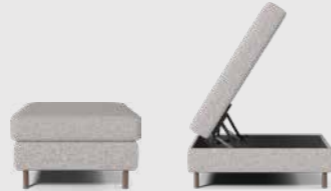

G. Scandinavia Pouf (70 + 100 with storage)

A Scandinavia Sofa

- 2 seater D92 x W176, H77 / 80cm
- 2½ seater D92 x W206, H77 / 80cm
- 3 seater D92 x W236, H77 / 80cm

B Scandinavia Sofa / with Chaise Longue

- 3 seater D92 / 157 x W263, H77 / 80cm
- 3½ seater D92 / 157 x W293, H77 / 80cm
- 4 seater D92 / 157 x W321, H77 / 80cm

C Scandinavia Sofa Bed

- 2½-seater D100 x W200, H81 cm
- 3-seater D100 x W220, H81 cm

D Scandinavia Sofa Bed with Chaise Longue

- 2½ seater D100 / 155 x W286, H81 cm
- 3-seater D100 / 183 x W306, H81 cm

E Scandinavia Corner Sofa / Open or Closed End

- 5 seater D92 x W248x248, H77 / 80cm
- 6 seater D92 x W278x248, H77 / 80cm
- D92 x W306x248, H77 / 80cm
- D92 x W306x278, H77 / 80cm
- 7 seater D92 x W306x306, H77 / 80cm

F Scandinavia Corner Sofa / with Chaise Longue

- 6 seater D92 / 159 x W306x334, H77 / 80cm
- D92 / 159 x W392x248, H77 / 80cm

G Scandinavia Pouf / with or without storage

- Pouf 70 D70 x W70, H44 / 47cm
- Pouf 75 D70 x W85, H44 / 47cm
- Pouf 100 D70 x W100, H44 / 47cm