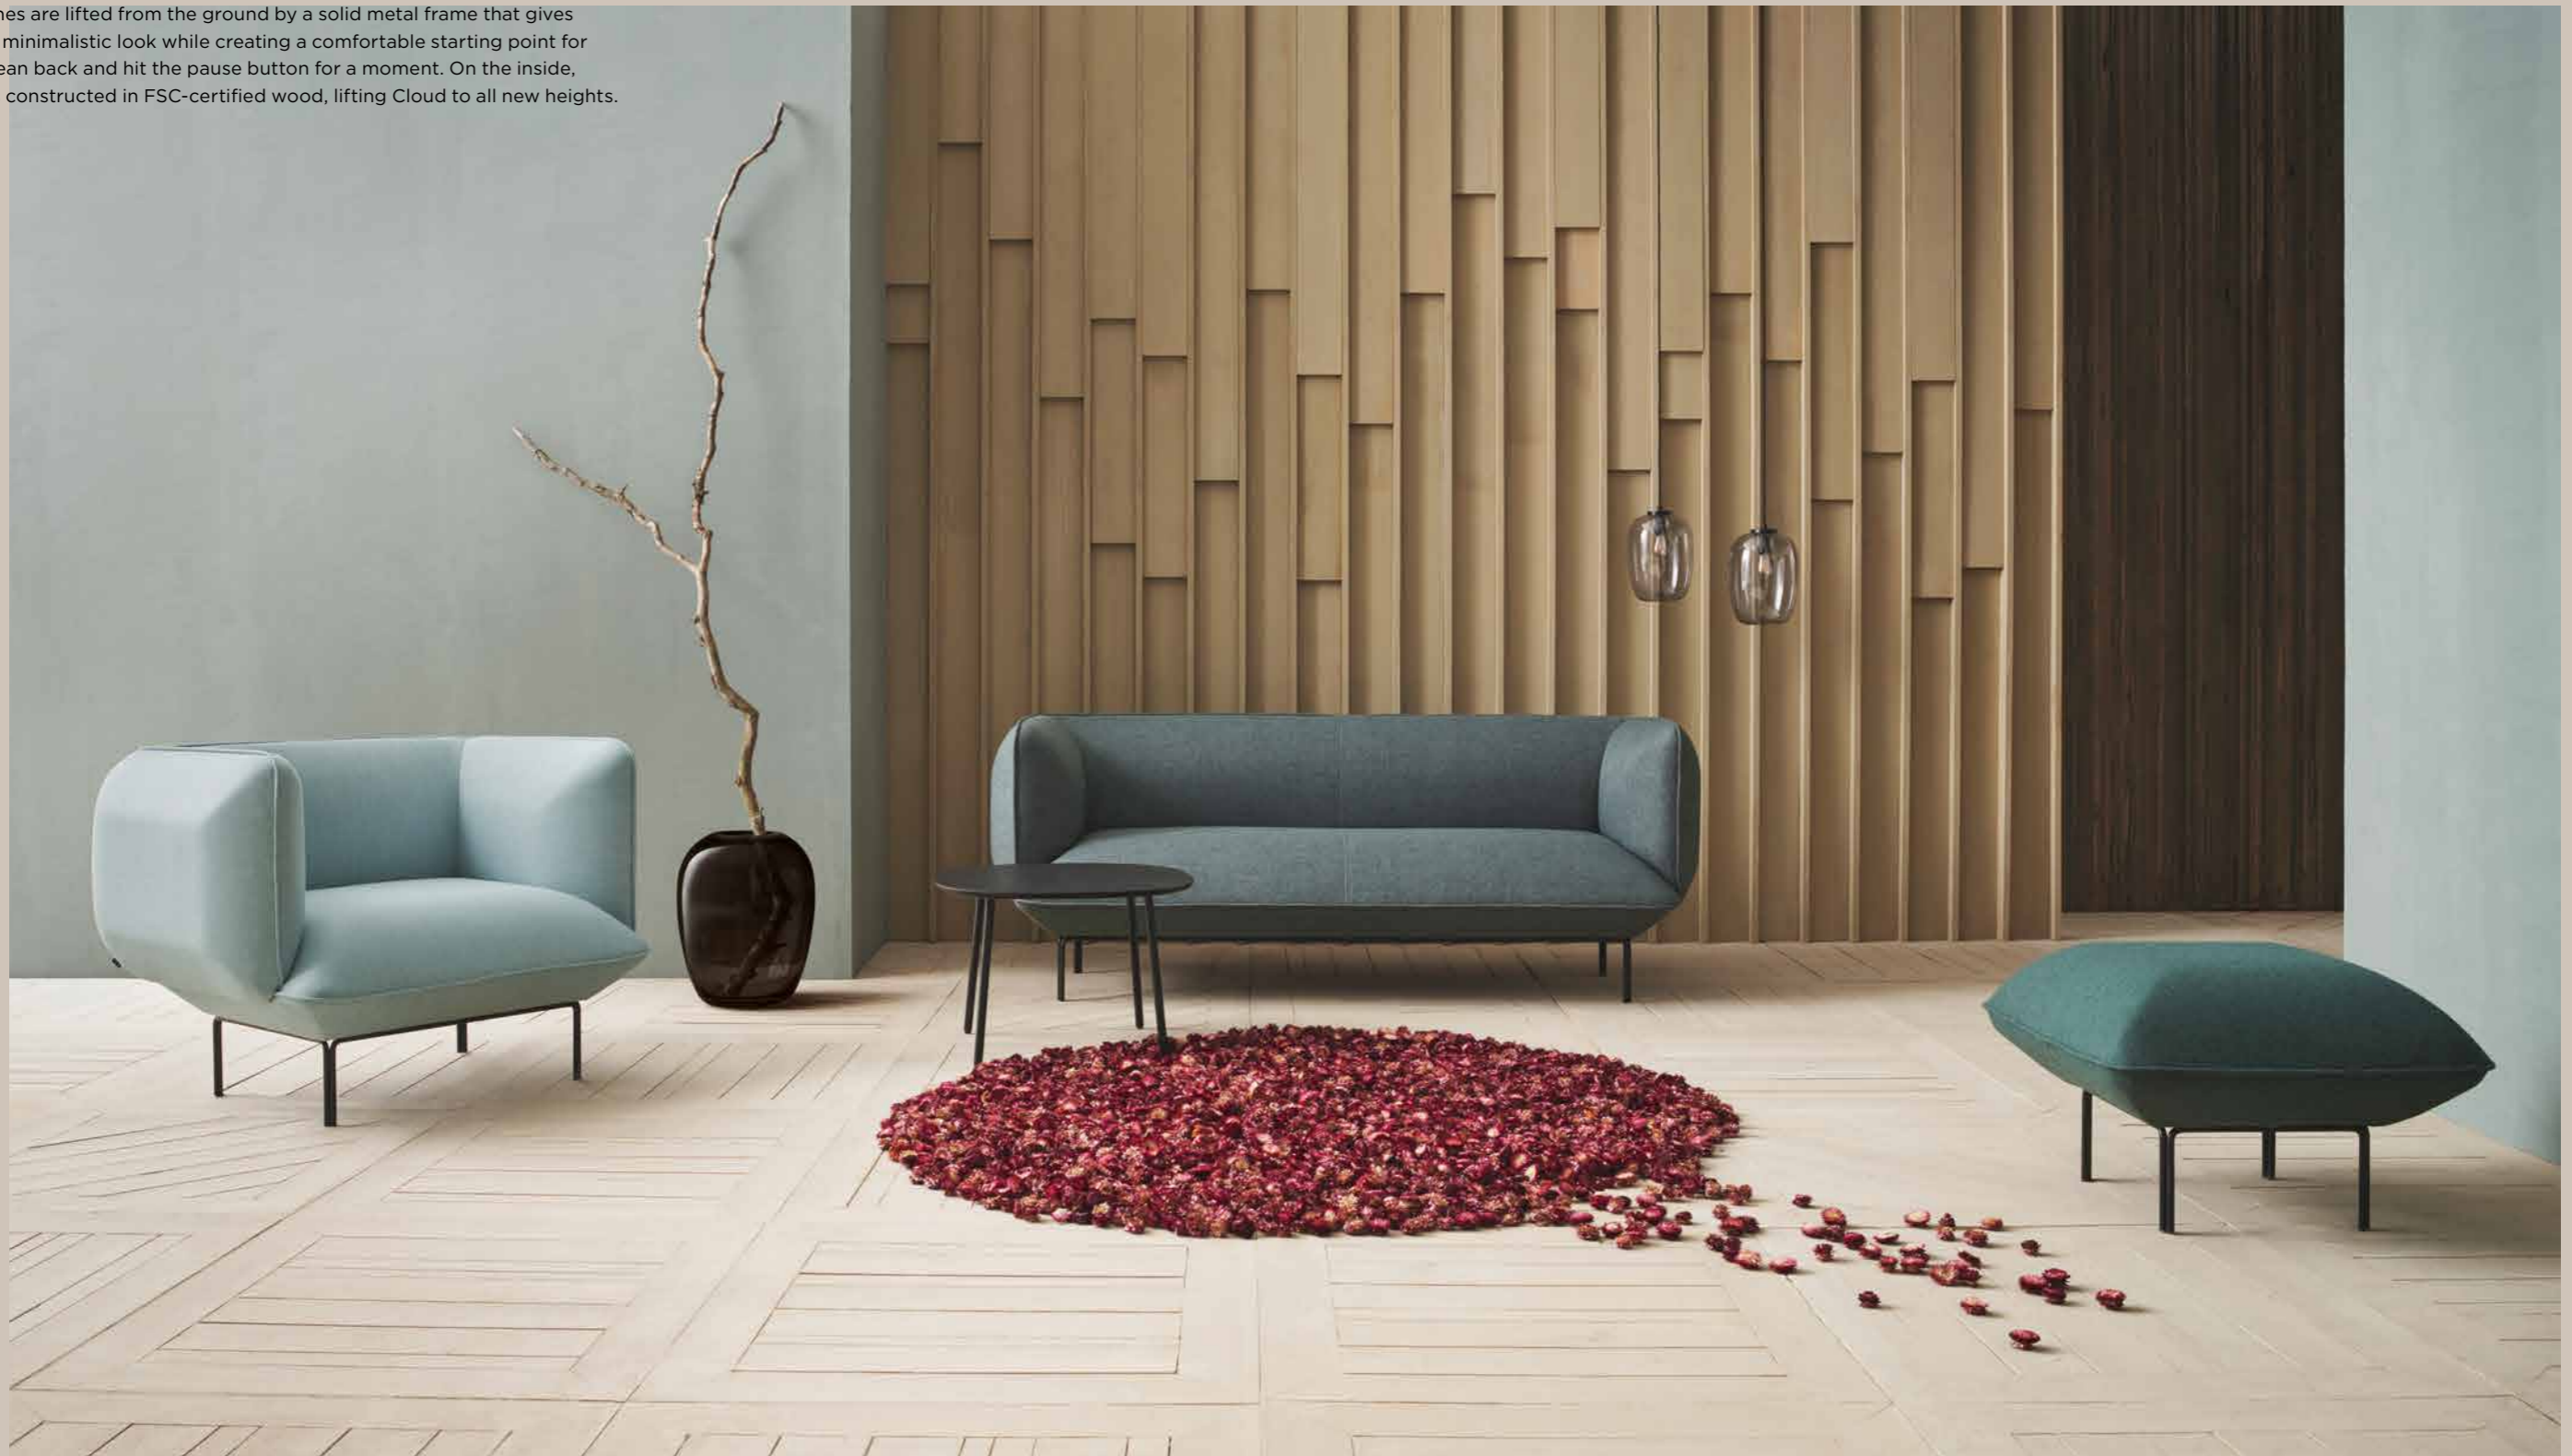

Cloud Sofa Series

Designed by Yonoh Estudio

Simplicity is the keyword in this sofa series designed by Yonoh Estudio. Clean lines are lifted from the ground by a solid metal frame that gives Cloud a minimalistic look while creating a comfortable starting point for you to lean back and hit the pause button for a moment. On the inside, Cloud is constructed in FSC-certified wood, lifting Cloud to all new heights.