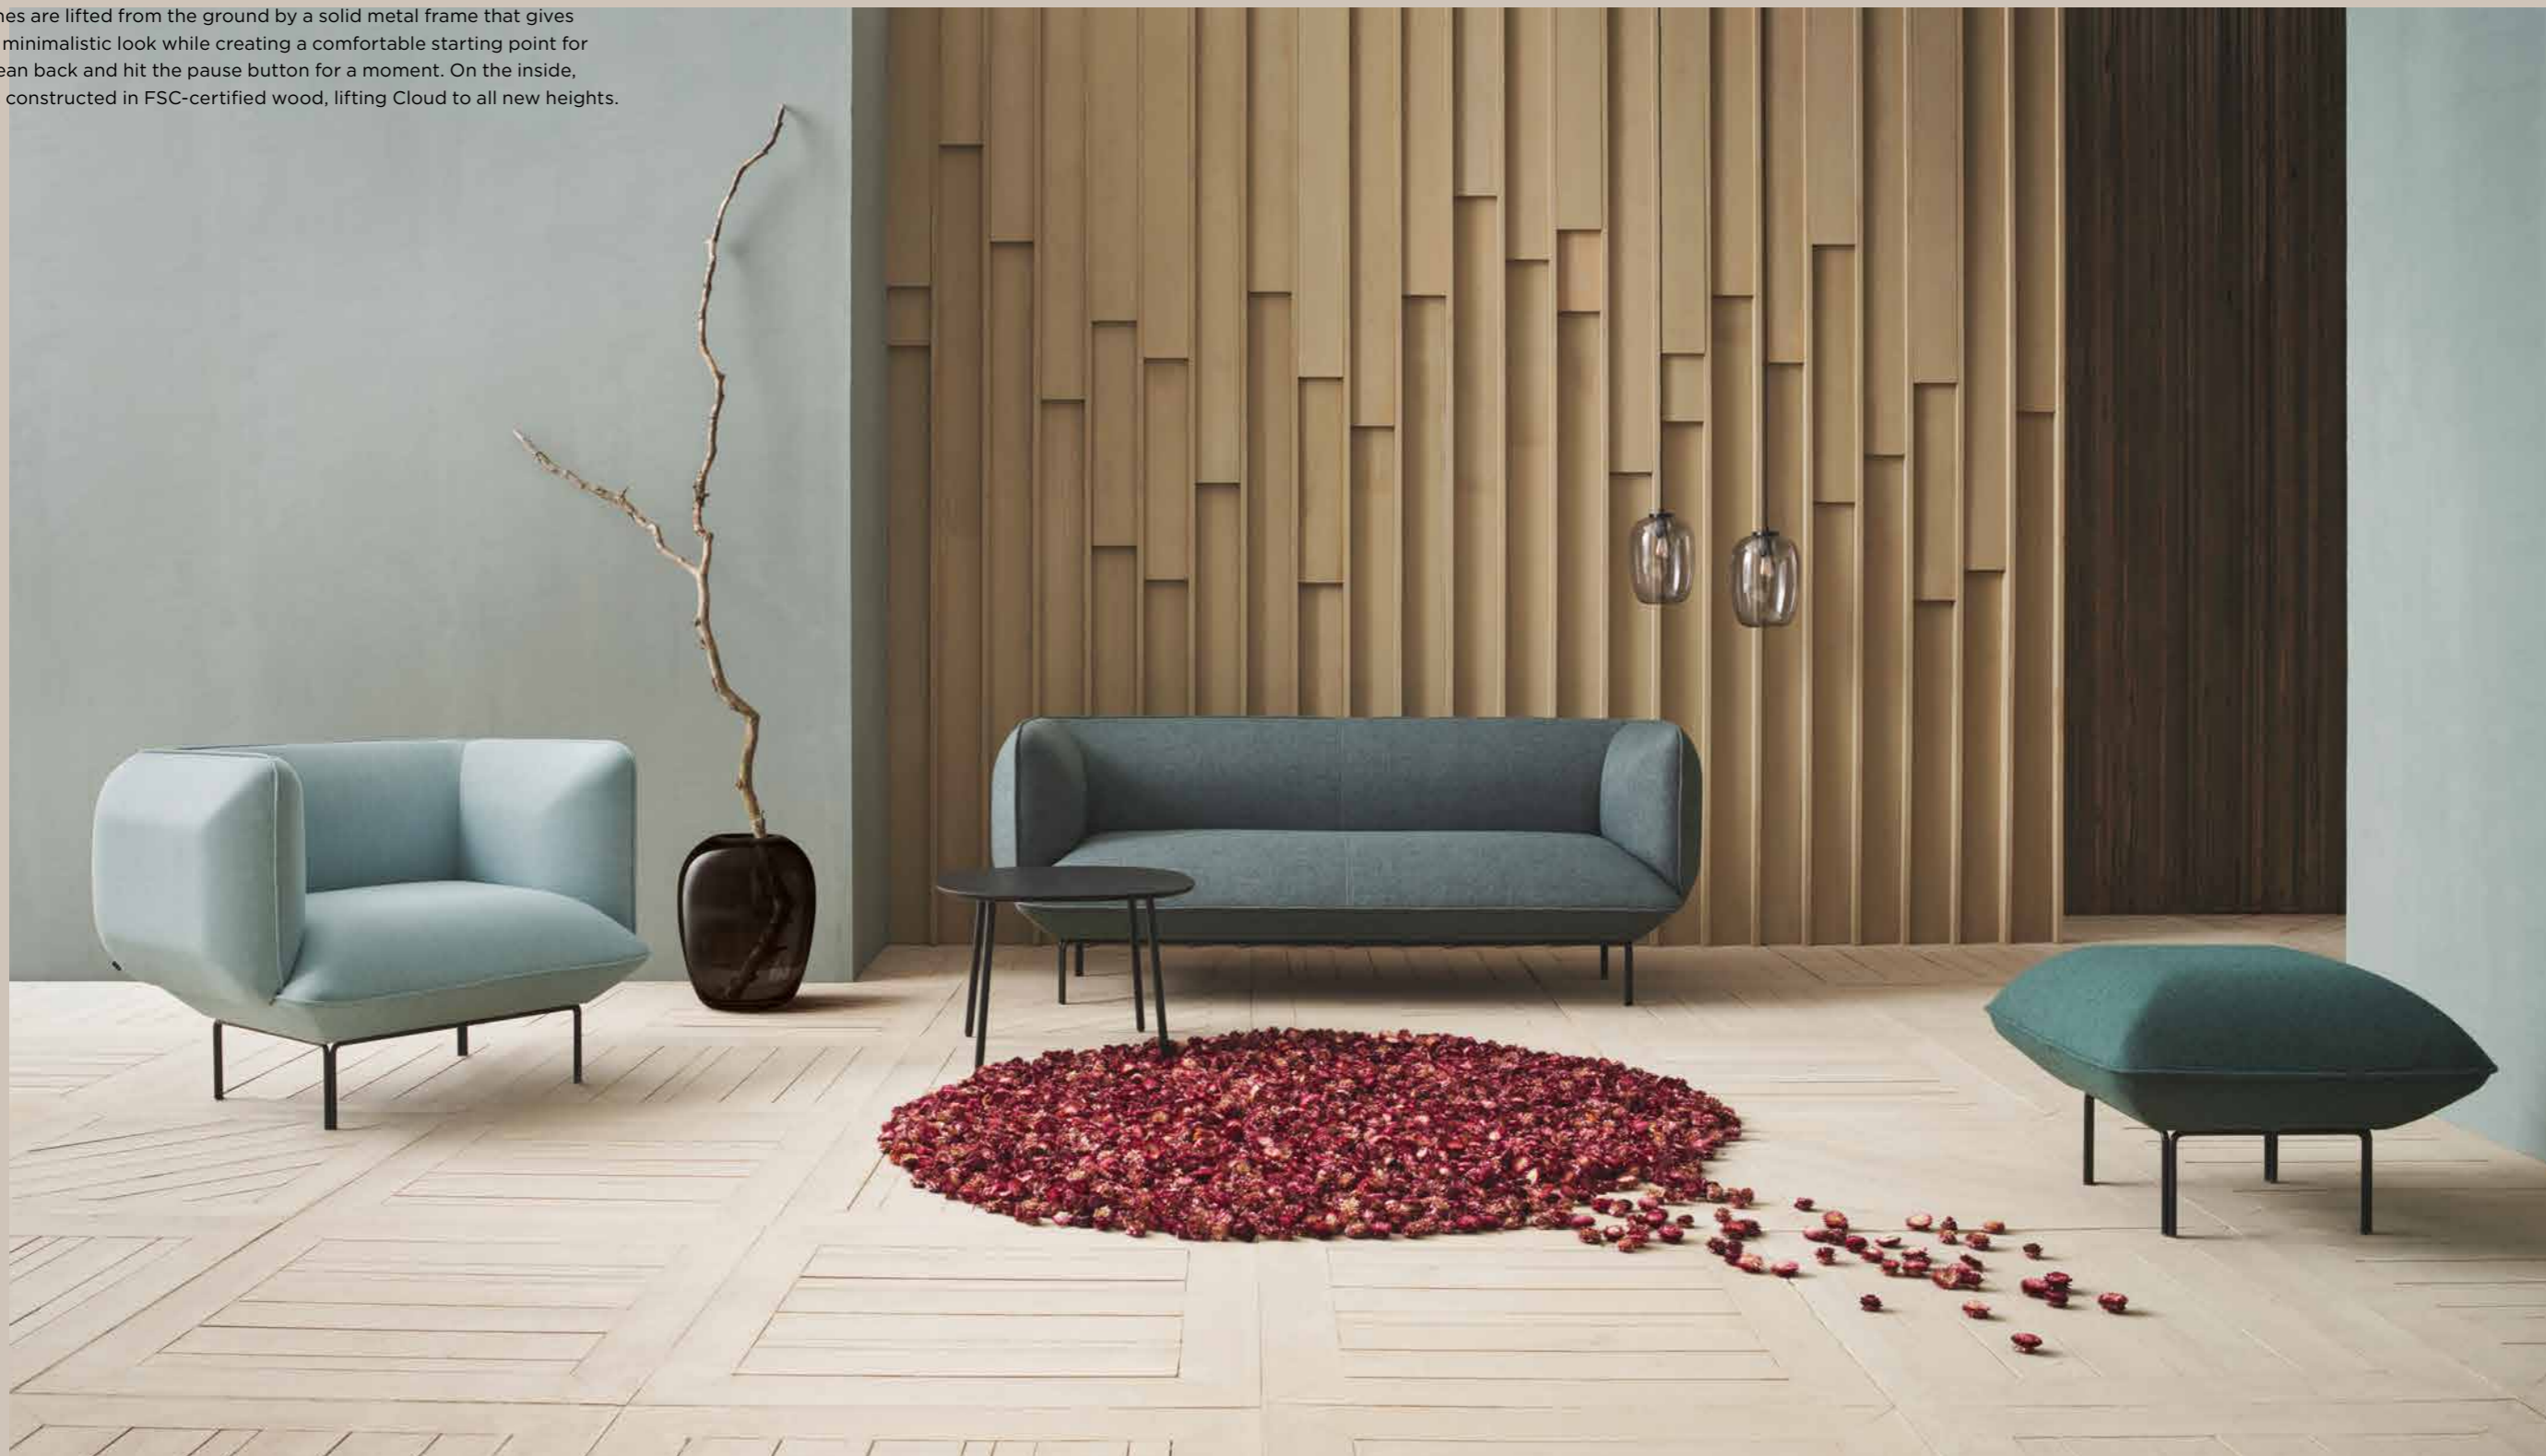

Cloud Sofa Series

Designed by Yonoh Estudio

Simplicity is the keyword in this sofa series designed by Yonoh Estudio. Clean lines are lifted from the ground by a solid metal frame that gives Cloud a minimalistic look while creating a comfortable starting point for you to lean back and hit the pause button for a moment. On the inside, Cloud is constructed in FSC-certified wood, lifting Cloud to all new heights.

Cloud 2½-seater Sofa, Armchair & Pouf in London, Sea Green, Baize, Dust Green and Qual, Sea Green. Designed by Yonoh Estudio.
Move Coffee Table. Grape Pendant. NEW Topped Vase.