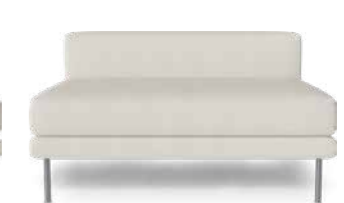

D. Jerome Back Unit

D. Jerome Back Unit