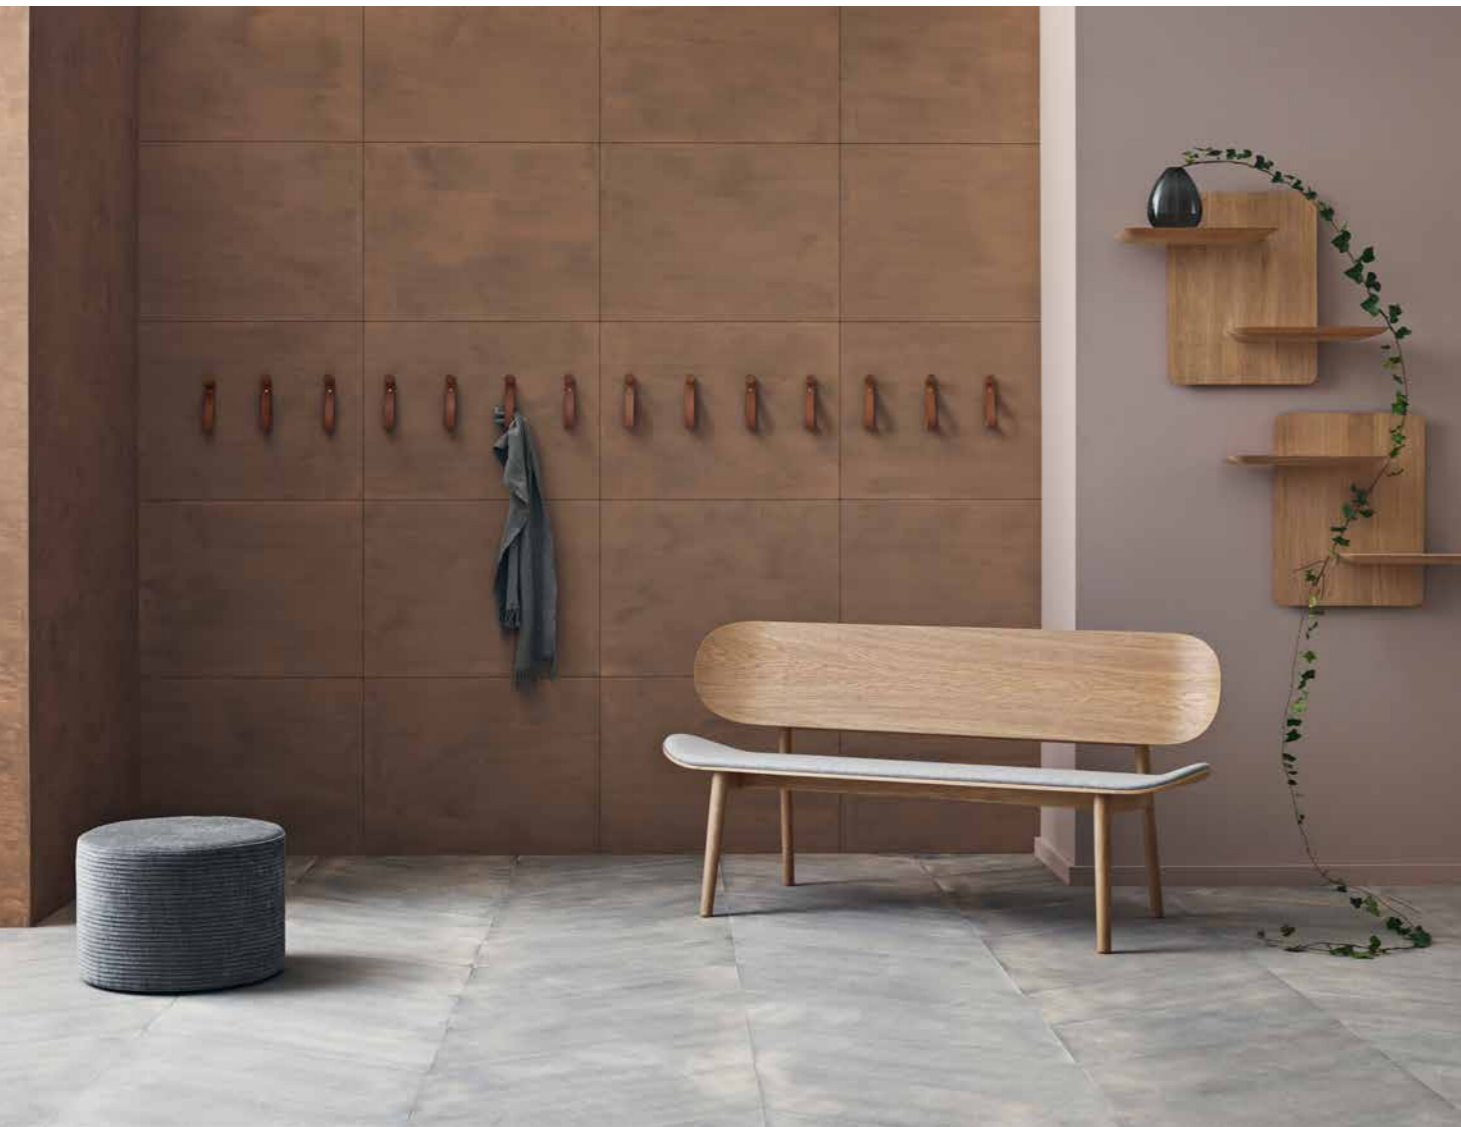

1.

1.

3.

2.

1. Mundus Napkin. Eclipse Tableware. Osso Salad Cutlery. 2. New Mood Highboard. Flachmann Pendant Large. NEW Macaron Box. Calice Vase. Grid Tealight. 3. C3 Chair in Novel, Cognac.

**NEW Dune Bench** Designed by Hertel & Klarhoefer. **Zyl Pouf** in Globa, Grey. Designed by Glismand & Rüdiger. **NEW Stage Shelf** Designed by Hertel & Klarhoefer. **Tear Vase. Trapeze Hook.**