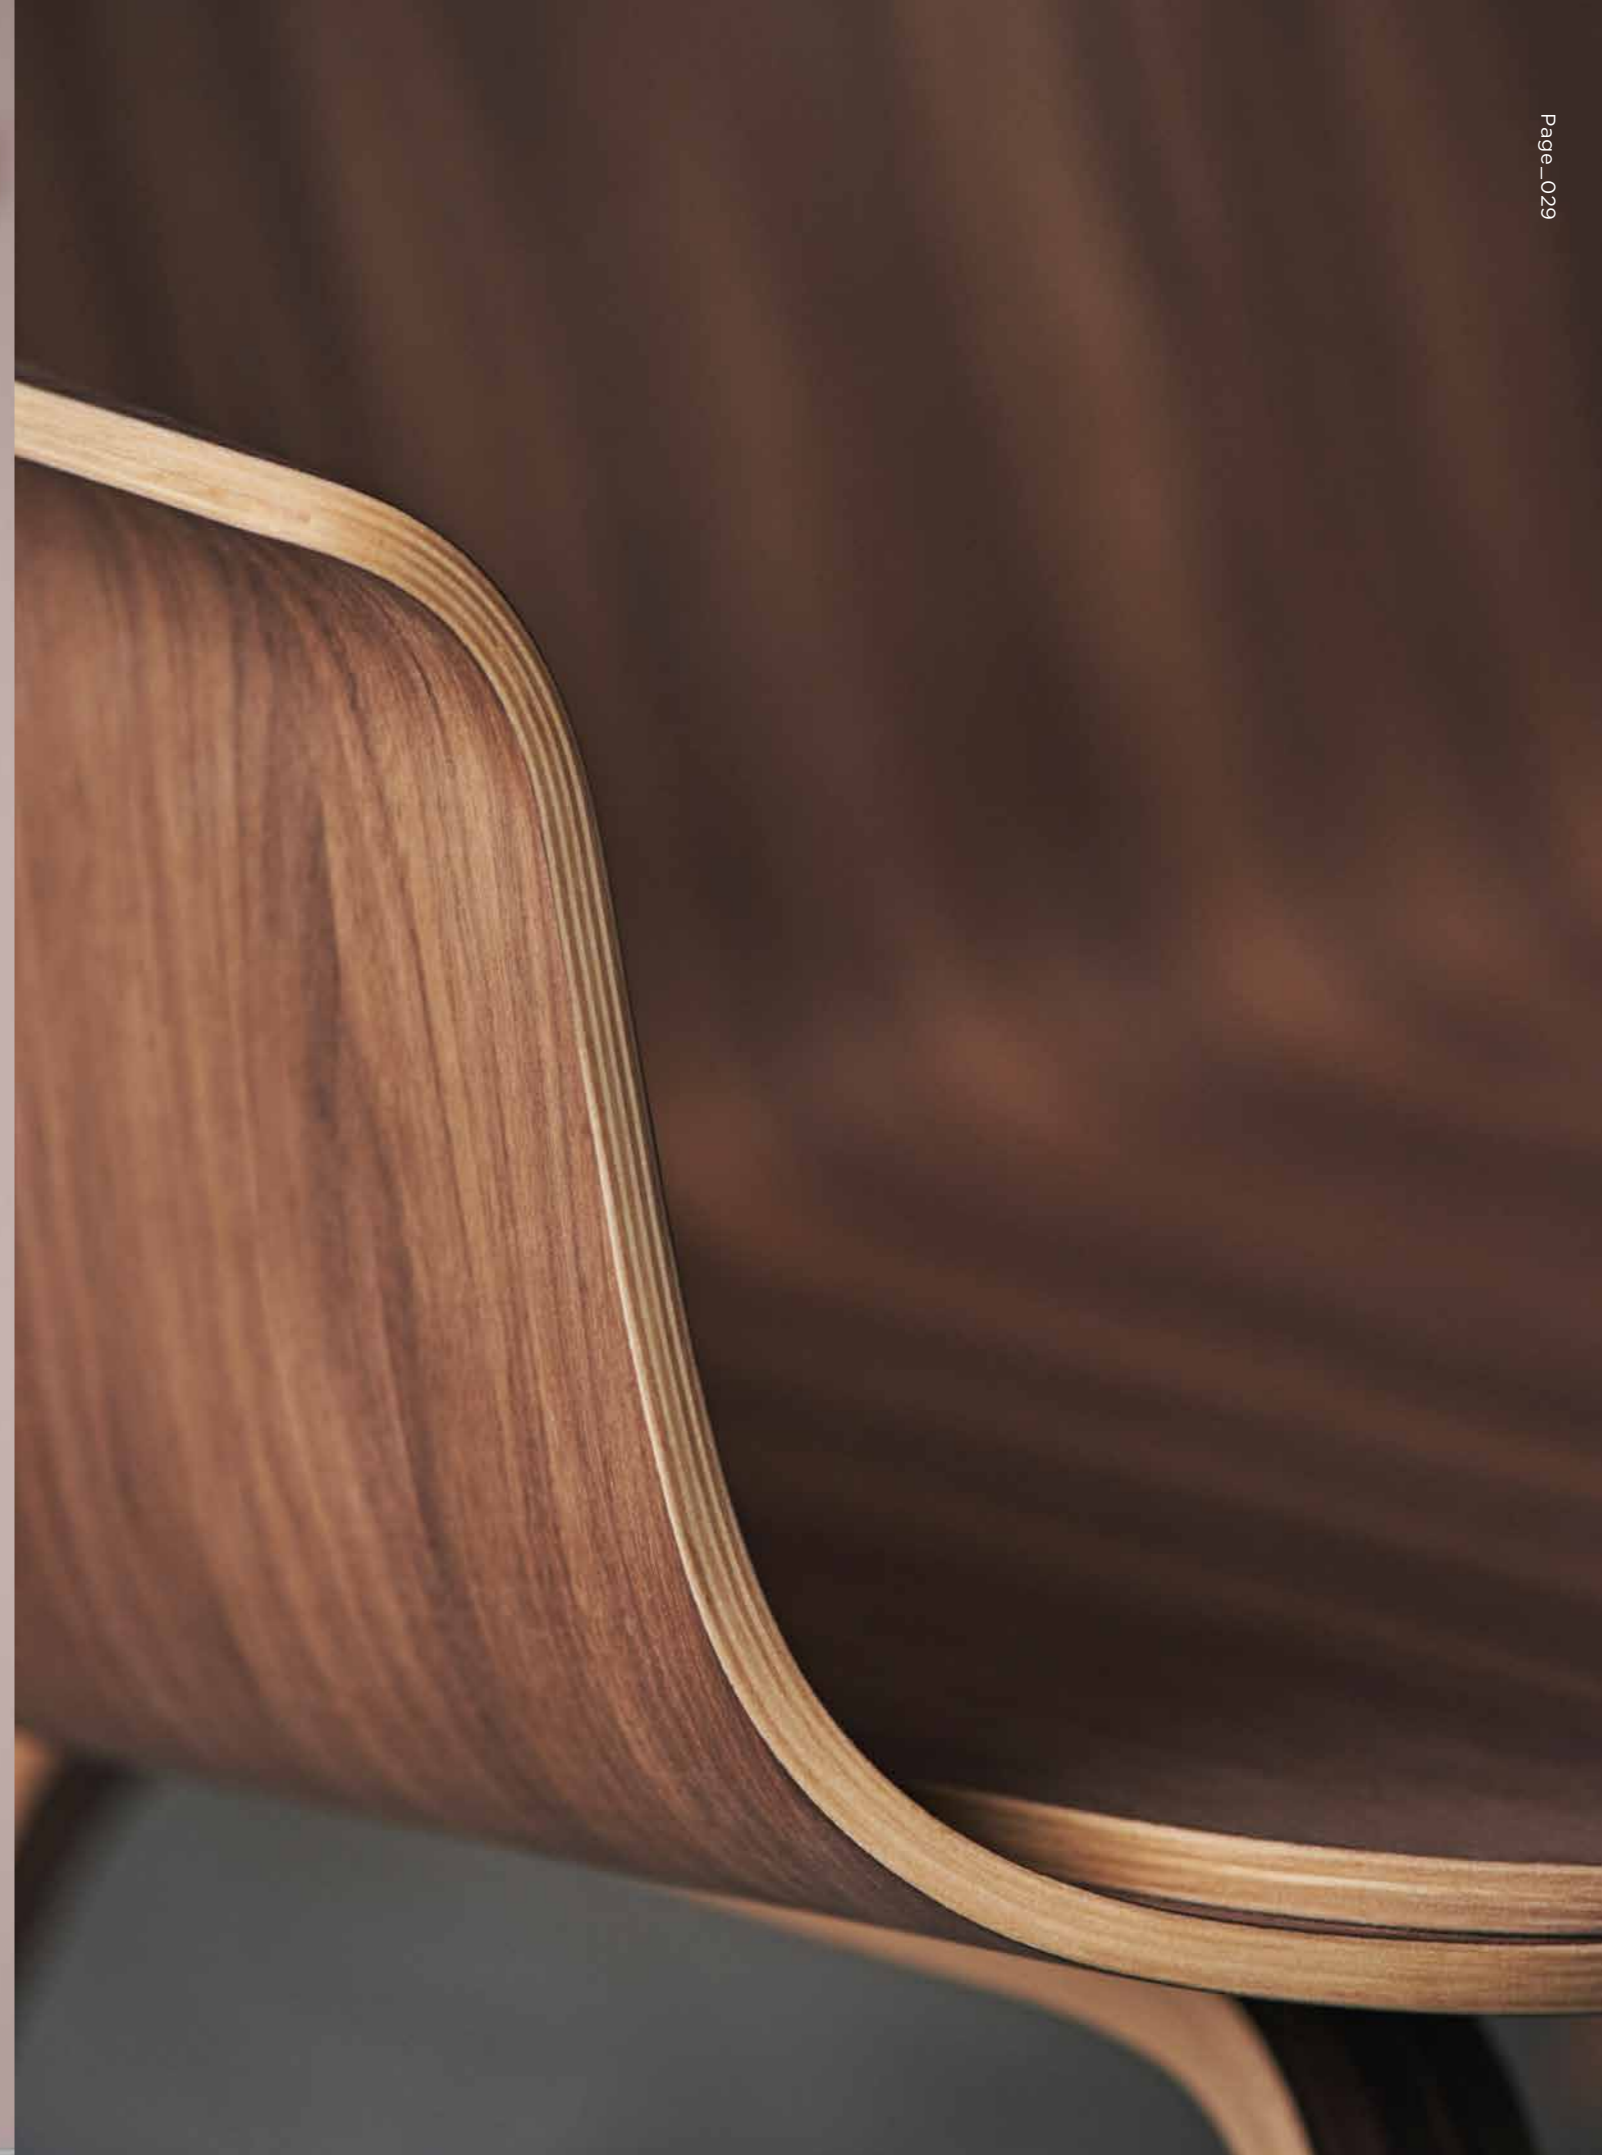

1. **ROD Storage System** Designed by kaschkasch. **Orb Lounge Pendant** Designed by 365° North. **Ufo Vase**. 2. **Grape Pendant** Designed by Morten & Jonas. 3. **Tuk Coffee Table** Designed by Büro Famos. **Tear Vase**. 4. **Cyla Lamp Series** Designed by Meike Harde.