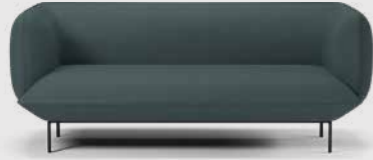

Philippa Sofa Series

Designed by Busetti Garuti Redaelli

Philippa Sofa
2-seater D80 x W140, H80 cm

Armchair
D80 x W83, H80 cm

Footstool
D45 x W62, H40 cm

Cloud Sofa Series

Designed by Yonoh Estudio

Cloud Sofa