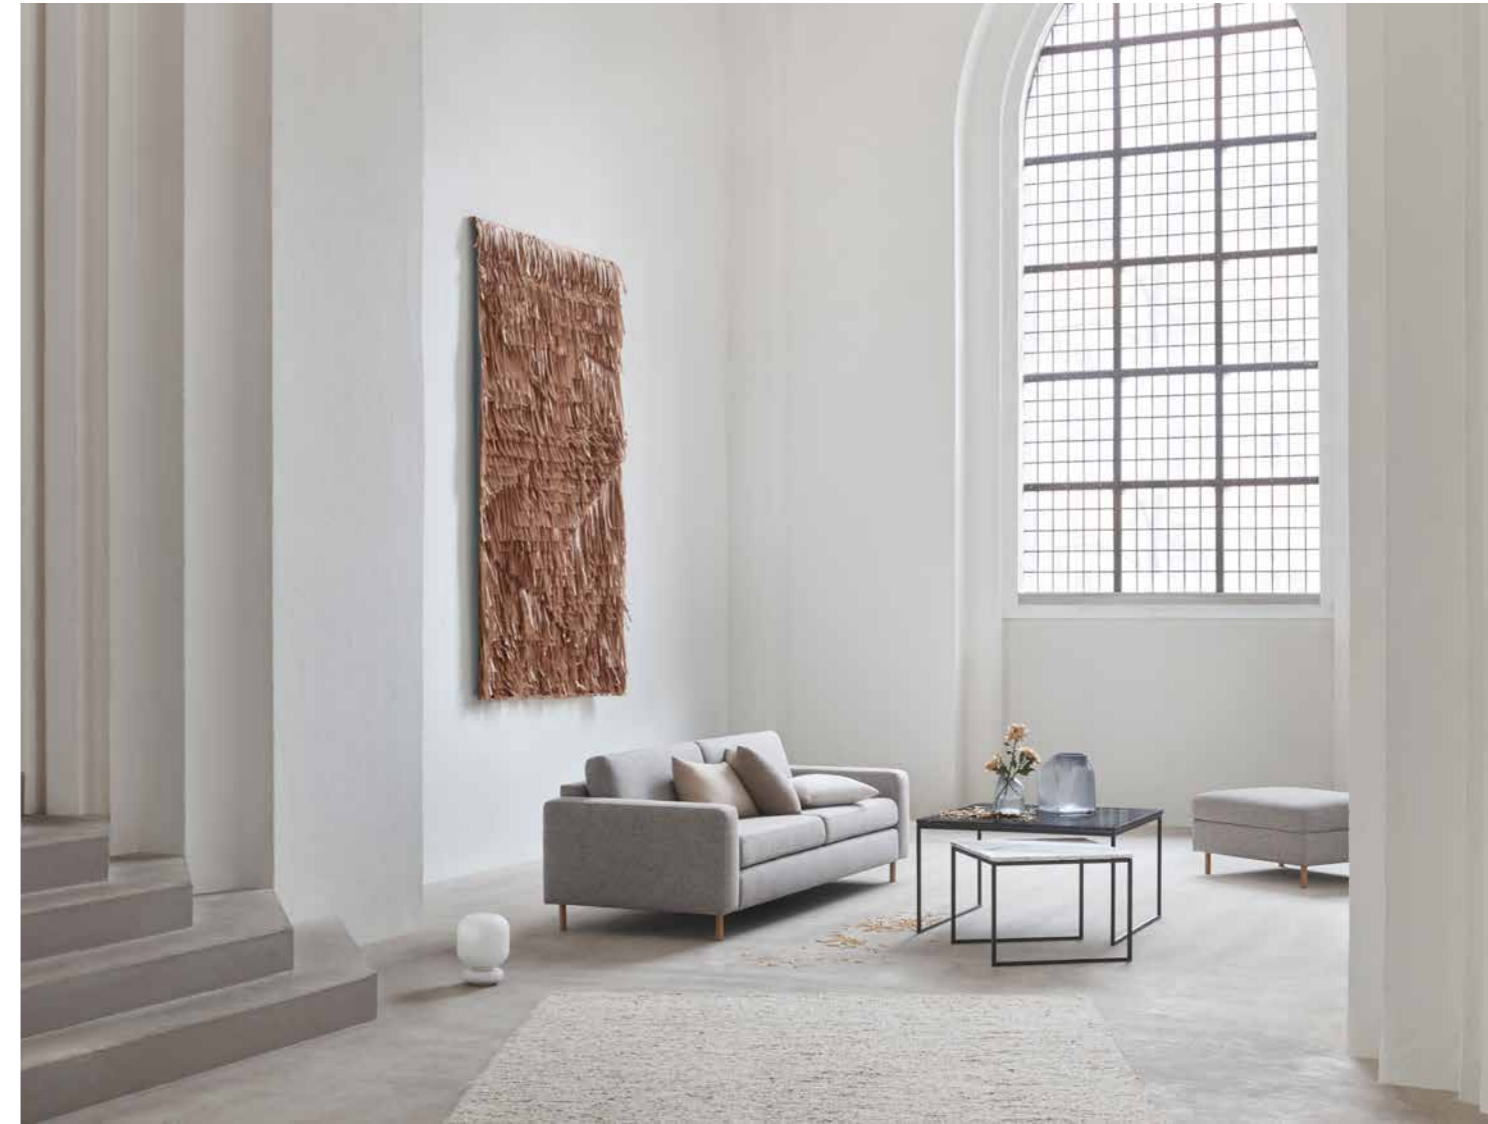

# Peyote Table - *NEW*

Designed by e-ggs

Designed by the Italian design studio e-ggs, Peyote is an elegant table with an organic design inspired by leaves and nature's ability to create new shapes. Peyote manages to be elegant yet bombastic at the same time, featuring a round, leaf-shaped base and perfectly floating table top, created in beautiful materials. The Peyote table is created in a combination of moulded veneer, MDF and plywood, which ensures stability and durability.