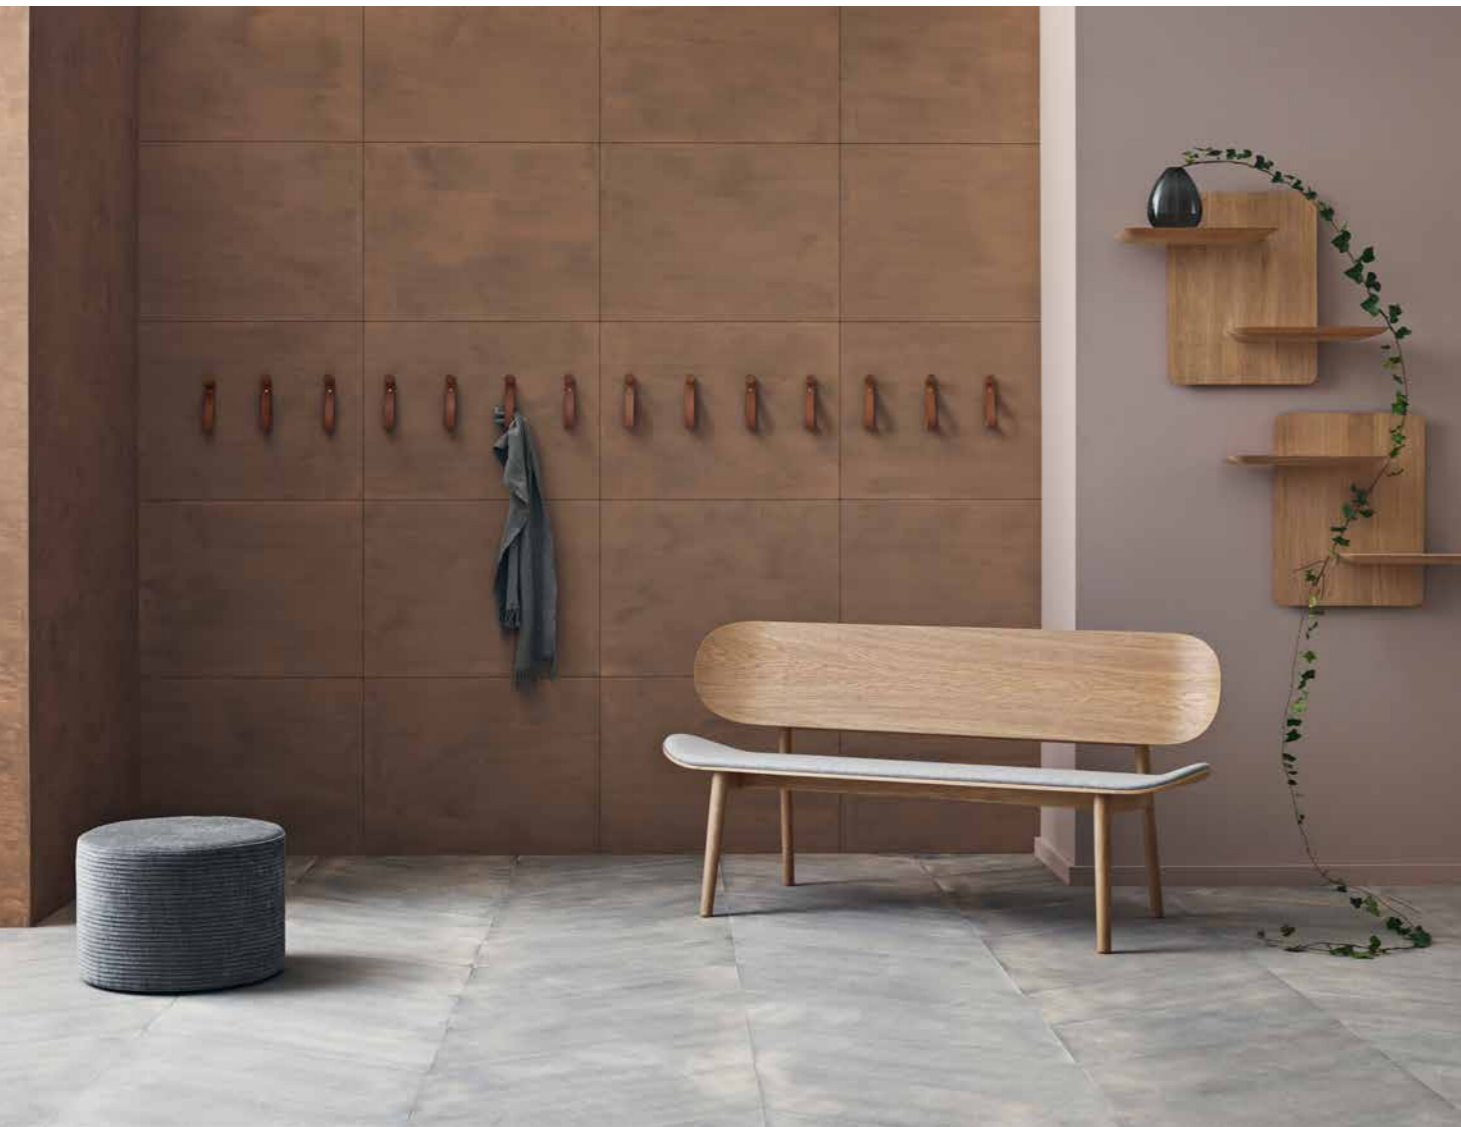

1.

1.

3.

2.

1. Mundus Napkin. Eclipse Tableware. Osso Salad Cutlery. 2. New Mood Highboard. Flachmann Pendant Large. *NEW* Macaron Box. Calice Vase. Grid Tealight. 3. C3 Chair in Novel, Cognac.

**NEW Dune Bench** Designed by Hertel & Klarhoefer. **Zyl Pouf** in Globa, Grey. Designed by Glismand & Rüdiger. **NEW Stage Shelf** Designed by Hertel & Klarhoefer. **Tear Vase. Trapeze Hook.**