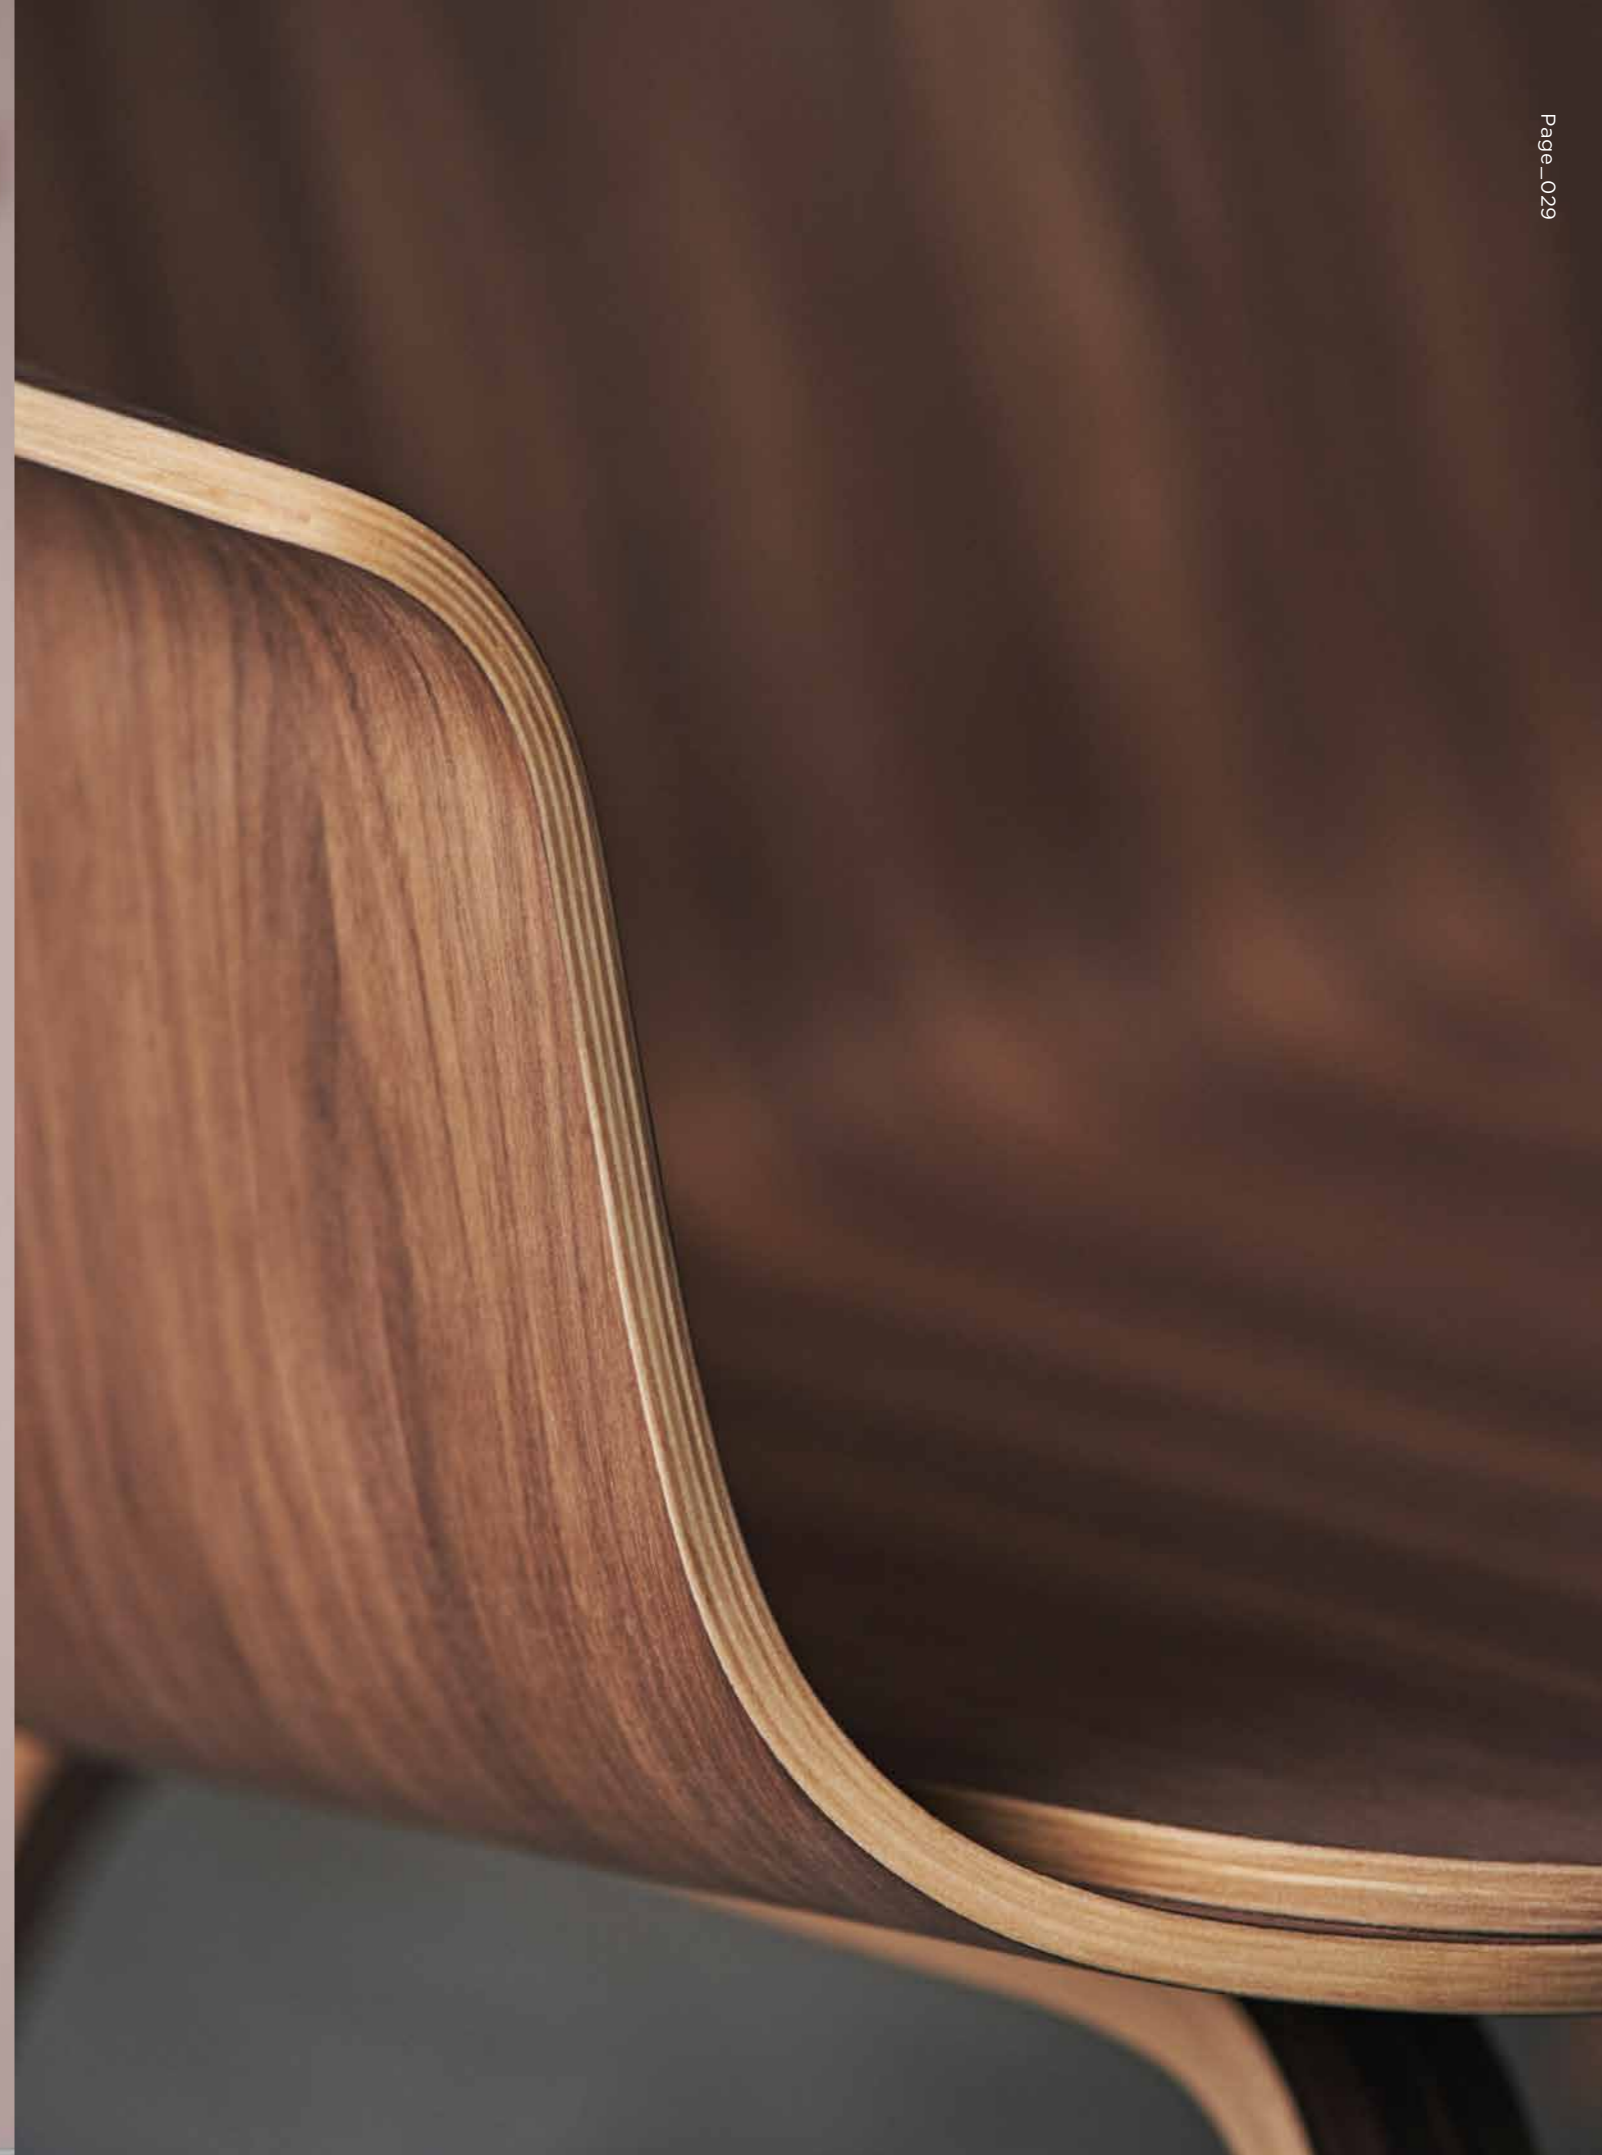

## Handmade in Europe

Every wonderful design in our collection is made from nature's favorite materials and we are very selective about where and how every sourced material is produced. We don't just want to ensure quality at every turn, we also want to be satisfied with every piece, knowing it comes with a clear conscience, both ethically and environmentally. That's why our furniture designs are handmade by some of the finest craftsmen at certified manufacturers in Europe - and they all come with a 5-year guarantee.