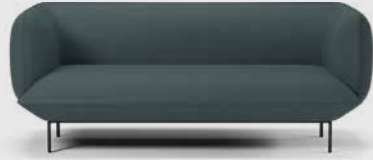

Cloud Sofa Series

Designed by Yonoh Estudio

Cloud Sofa
2-seater D82 x W162, H75 cm
2½-seater D82 x W192, H75 cm
3-seater D82 x W222, H75 cm

Armchair
D82 x W102, H75 cm

Cloud Pouf
Small D65 x W65, H43 cm
Large D65 x W122, H43 cm