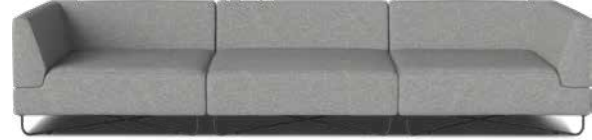

Orlando Modular Sofa Series

Designed by Glismand & Rüdiger

Orlando Corner Module
D100 x W100, H64 cm

Orlando Back Module
D100 x W100, H64 cm

Orlando 50 Back Module
D100 x W50, H64 cm

Orlando Pouf
D100 x W100, H38 cm

Orlando 50 Pouf
D100 x W50, H38 cm