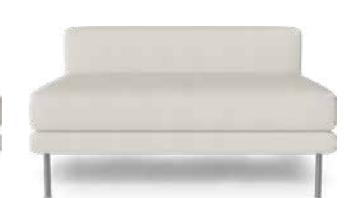

D. Jerome Back Unit

D. Jerome Back Unit