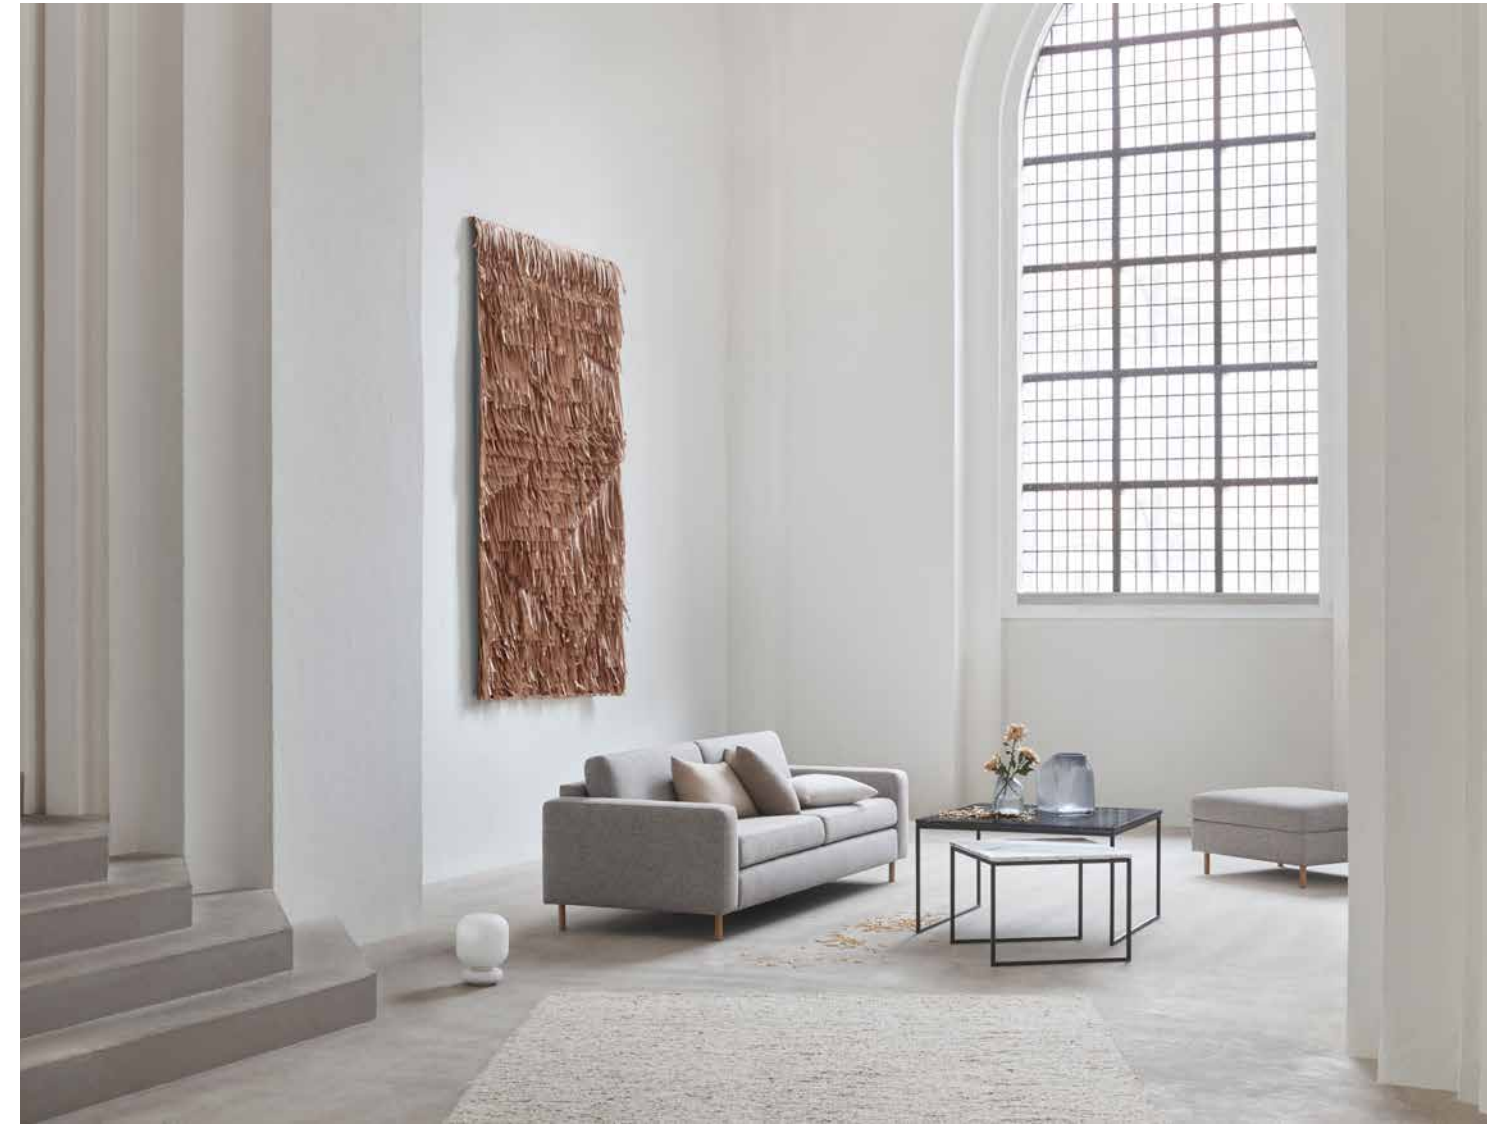

Peyote Table - *NEW*

Designed by e-ggs

Designed by the Italian design studio e-ggs, Peyote is an elegant table with an organic design inspired by leaves and nature's ability to create new shapes. Peyote manages to be elegant yet bombastic at the same time, featuring a round, leaf-shaped base and perfectly floating table top, created in beautiful materials. The Peyote table is created in a combination of moulded veneer, MDF and plywood, which ensures stability and durability.