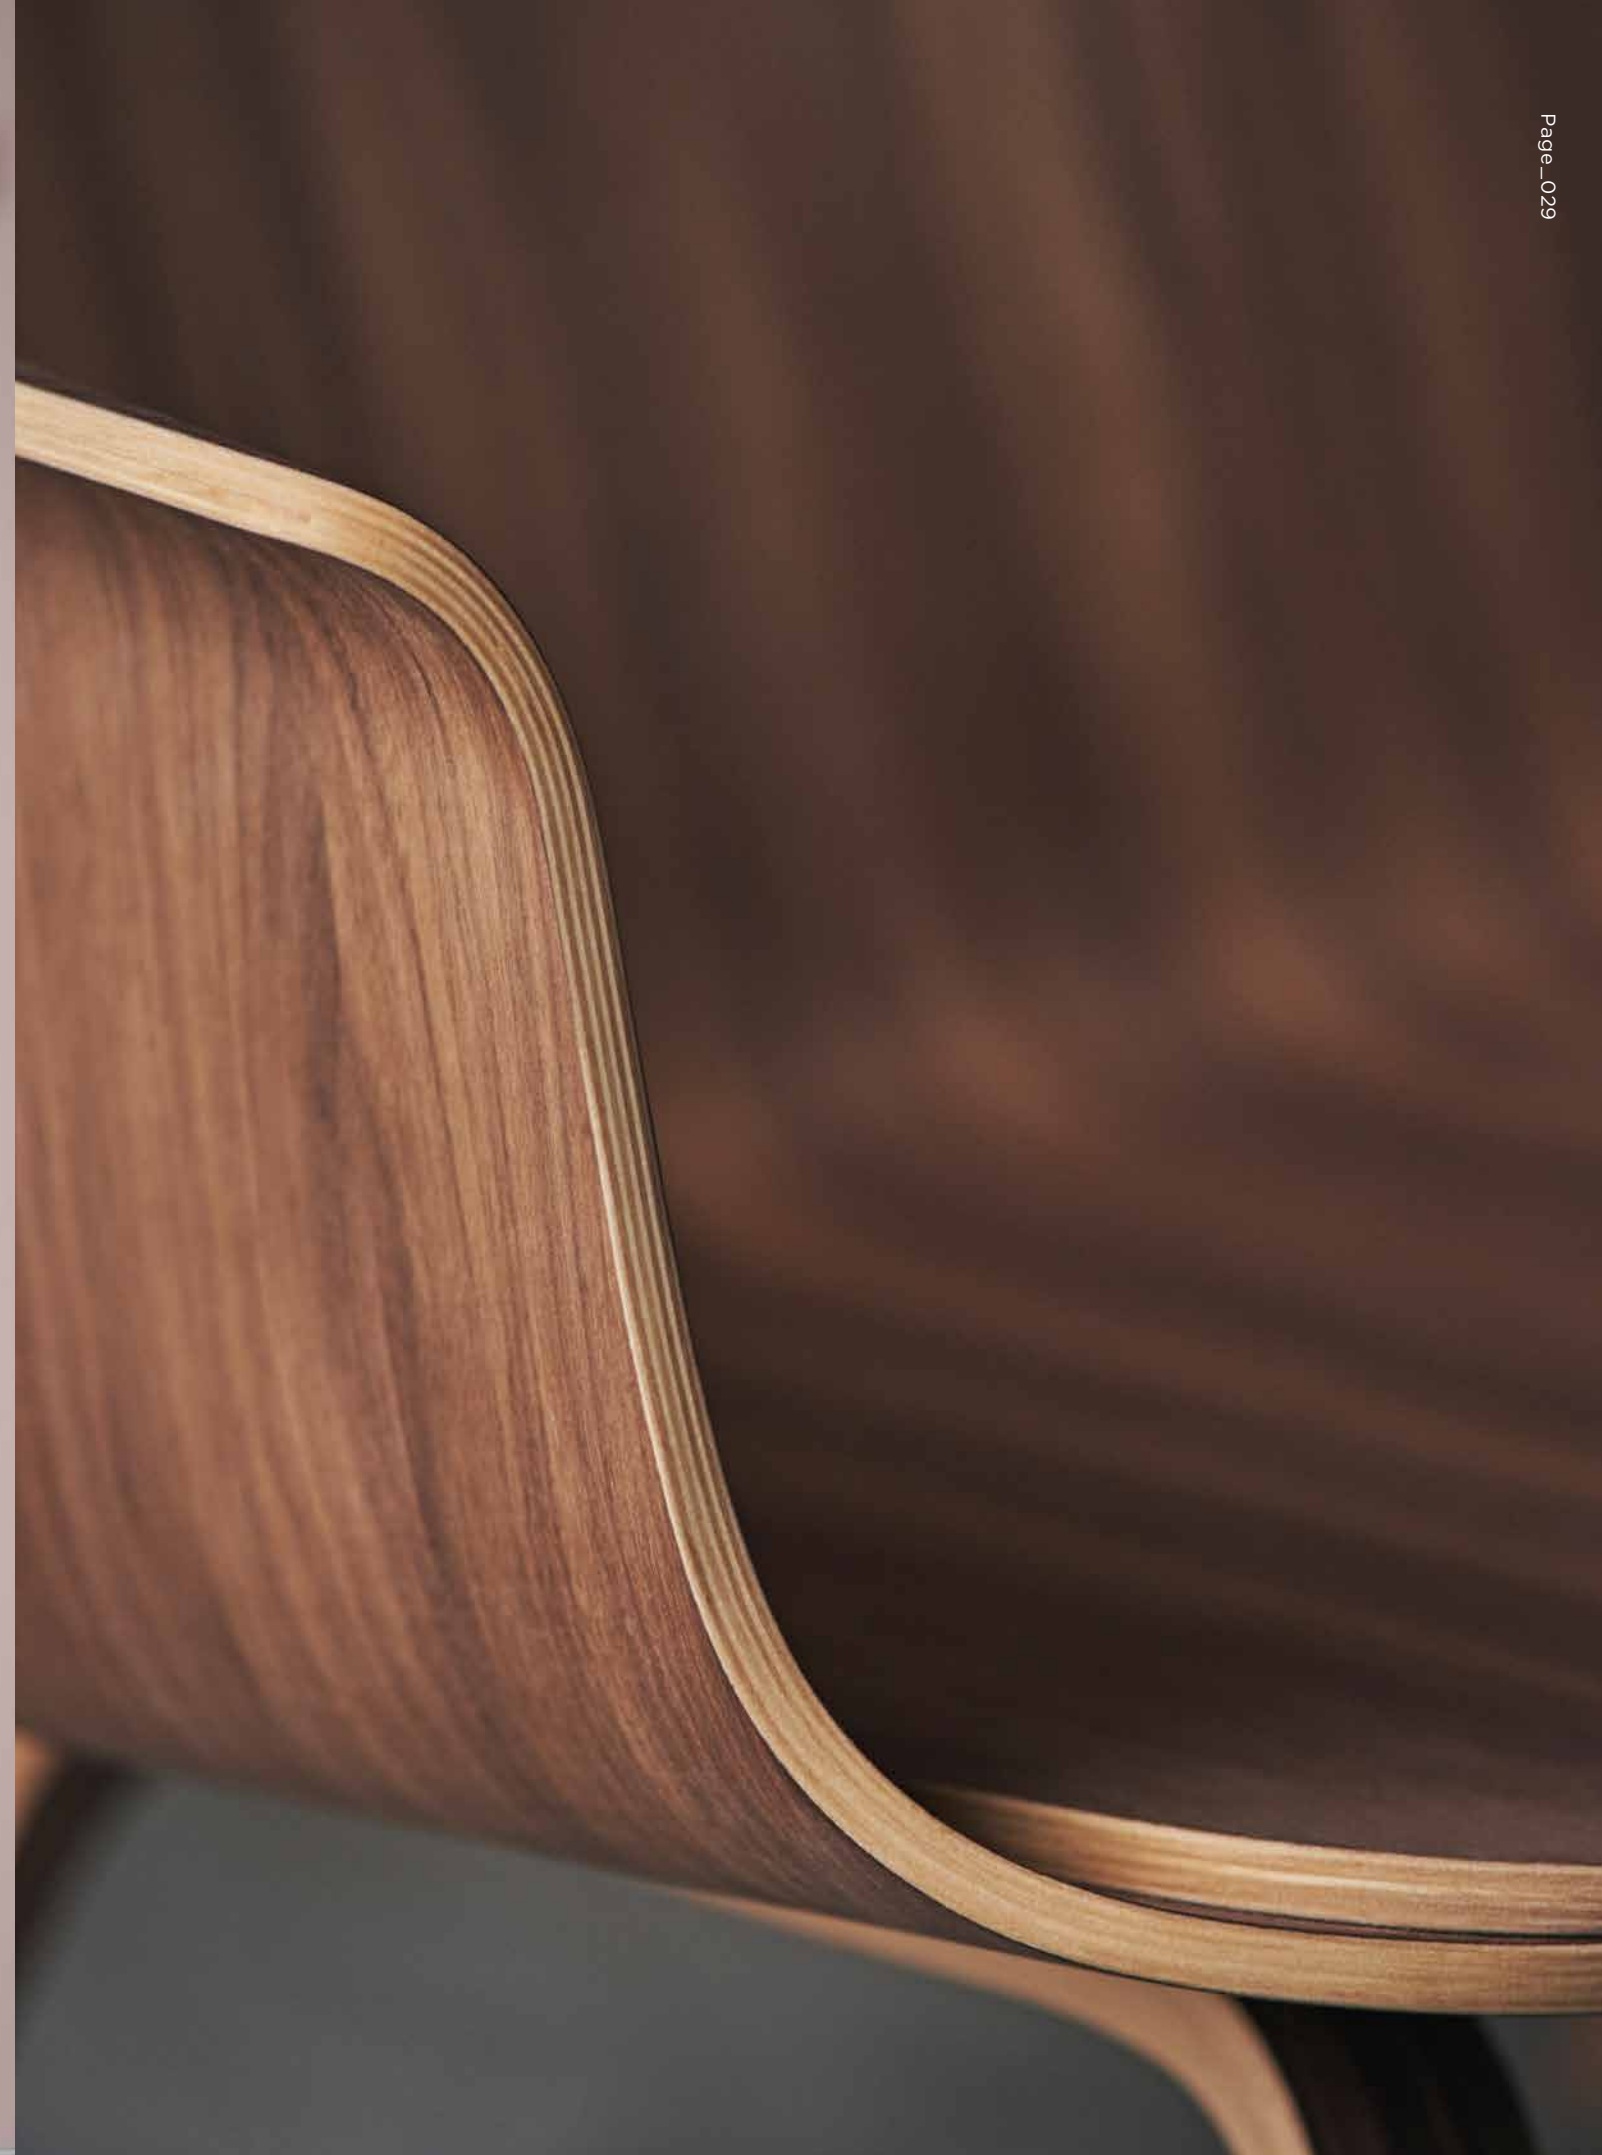

4.

1. **ROD Storage System** Designed by kaschkasch. **Orb Lounge Pendant** Designed by 365° North. **Ufo Vase**. 2. **Grape Pendant** Designed by Morten & Jonas. 3. **Tuk Coffee Table** Designed by Büro Famos. **Tear Vase**. 4. **Cyla Lamp Series** Designed by Meike Harde.