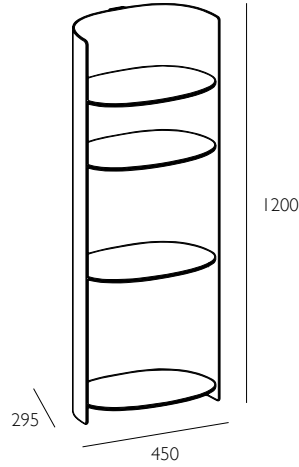

YEAR OF DESIGN

2022

MATERIAL

powder-coated aluminium

DIMENSIONS (mm)

small 450 L x 295 W x 650 H
medium 450 L x 295 W x 1200 H
large 450 L x 295 W x 1600 H

PRODUCT CHARACTERISTICS

Each piece is created from powder-coated aluminium.

como small

450 L x 295 W x 650 H

**como medium**

450 L x 295 W x 1200 H

**como large**

450 L x 295 W x 1600 H

**CARE INSTRUCTIONS**

Regular cleaning and maintenance is important in order to keep your pulpo product looking its best and to prolong its life. Always remove any kind of dirt as soon as possible. We recommend that you first test a small, invisible area to ensure that no colour change or damage arises to the product. Do not use materials for maintenance that contain abrasive agents or are basic, acid or organic.