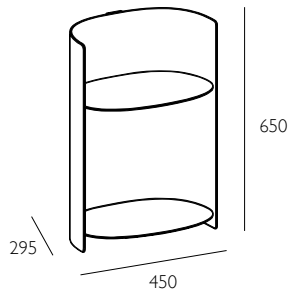

YEAR OF DESIGN

2022

MATERIAL

powder-coated aluminium

DIMENSIONS (mm)

small 450 L x 295 W x 650 H
medium 450 L x 295 W x 1200 H
large 450 L x 295 W x 1600 H

PRODUCT CHARACTERISTICS

Each piece is created from powder-coated aluminium.

como small

450 L x 295 W x 650 H

**como medium**

450 L x 295 W x 1200 H

**como large**

450 L x 295 W x 1600 H

**CARE INSTRUCTIONS**

Regular cleaning and maintenance is important in order to keep your pulpo product looking its best and to prolong its life. Always remove any kind of dirt as soon as possible. We recommend that you first test a small, invisible area to ensure that no colour change or damage arises to the product. Do not use materials for maintenance that contain abrasive agents or are basic, acid or organic.