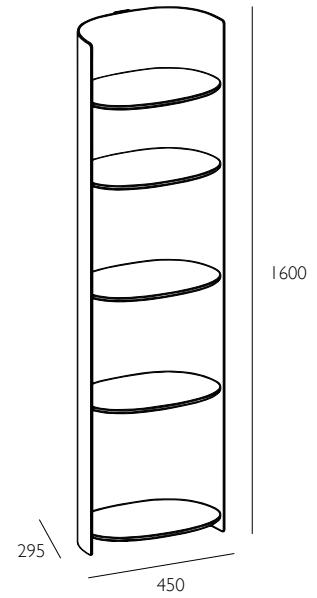

YEAR OF DESIGN

2022

MATERIAL

powder-coated aluminium

DIMENSIONS (mm)

small 450 L x 295 W x 650 H
medium 450 L x 295 W x 1200 H
large 450 L x 295 W x 1600 H

PRODUCT CHARACTERISTICS

Each piece is created from powder-coated aluminium.

como small

450 L x 295 W x 650 H

**como medium**

450 L x 295 W x 1200 H

**como large**

450 L x 295 W x 1600 H

**CARE INSTRUCTIONS**

Regular cleaning and maintenance is important in order to keep your pulpo product looking its best and to prolong its life. Always remove any kind of dirt as soon as possible. We recommend that you first test a small, invisible area to ensure that no colour change or damage arises to the product. Do not use materials for maintenance that contain abrasive agents or are basic, acid or organic.