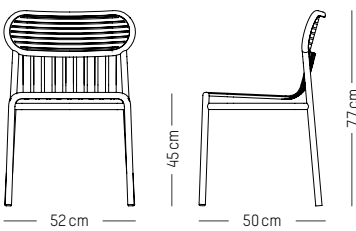

Jade green

Glass green

Yellow

Chair

L: 52 cm | 20.5 inch
 W: 50 cm | 19.7 inch
 H: 77 cm | 30.3 inch
 H1: 45 cm | 17.7 inch
 Weight: 3 kg | 6.6 lb

PACKAGING (X2):

L: 60 cm | 23.6 inch
 W: 53 cm | 20.9 inch
 H: 98 cm | 38.6 inch
 Weight: 8 kg | 17.7 lb