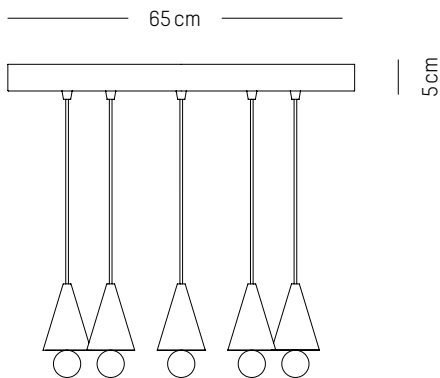

H: 27 cm | 10.6 inch

CHERRY

DANIEL ET EMMA

2021

White

Round canopy

Ø: 65 cm | 25.6 inch
H: 5 cm | 2 inch
Weight: 5,9 kg | 13 lb

PACKAGING :