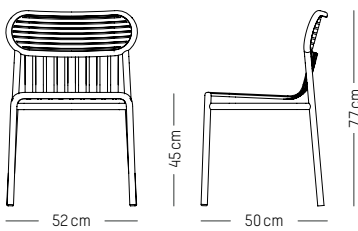

Chair

L: 52 cm | 20.5 inch
W: 50 cm | 19.7 inch
H: 77 cm | 30.3 inch
H1: 45 cm | 17.7 inch
Weight: 3 kg | 6.6 lb

PACKAGING (X2):

L: 60 cm | 23.6 inch
W: 53 cm | 20.9 inch
H: 98 cm | 38.6 inch
Weight: 8 kg | 17.7 lb