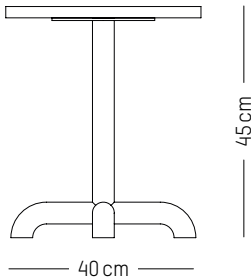

ORIGIN

Europe

Grey-brown

Red-brown

Blush

Ø: 40 cm | 15.7 inch

H: 45 cm | 17.7 inch

Weight: 5 kg | 11 lb