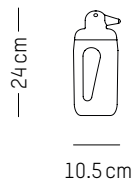

Baby ping

-

Ø: 10 cm | 3.9 inch
H: 13 cm | 5.1 inch
Weight: 0,3 kg | 0.7 lb

PACKAGING :

L: 17 cm | 6.7 inch
W: 17 cm | 6.7 inch
H: 22,5 cm | 8.9 inch
Weight: 0.5 kg | 1.1 lb

Mama ping

-

Ø: 10,5 cm | 3.9 inch
H: 24 cm | 9.4 inch
Weight: 0,6 kg | 1.4 lb

PACKAGING :

L: 17 cm | 6.7 inch
W: 17 cm | 6.7 inch
H: 43 cm | 16.9 inch
Weight: 0.86 kg | 1.9 lb

Papa ping

-

Ø: 10,5 cm | 3.9 inch
H: 33 cm | 13 inch
Weight: 0,9 kg | 1.9 lb

PACKAGING :

L: 17 cm | 6.7 inch
W: 17 cm | 6.7 inch
H: 43 cm | 16.9 inch
Weight: 1,3 kg | 2.9 lb

Grand pa ping

-

Ø: 21 cm | 8.3 inch
H: 54,5 cm | 21.3 inch
Weight: 4,5 kg | 9.9 lb

PACKAGING :

L: 30 cm | 11.8 inch
W: 30 cm | 11.8 inch
H: 60 cm | 23.6 inch
Weight: 5.5 kg | 13 lb

* While stocks last