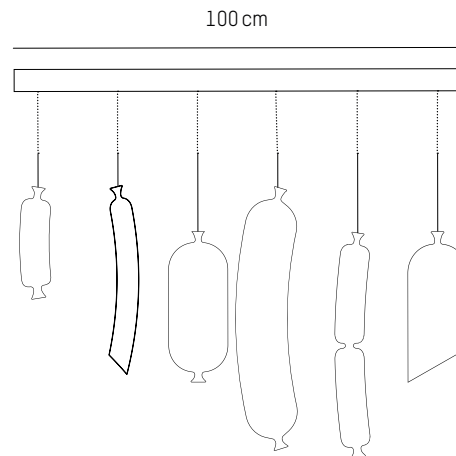

Line of 6

-

L: 100 cm | 39.4 inch
Cable length : 175 cm | 69 inch
Weight: 2,8 kg | 6.2 lb

PACKAGING :

L: 10 cm | 3.9 inch
W: 30 cm | 11.8 inch
H: 11 cm | 4.3 inch
Weight: 4,3 kg | 9.5 lb