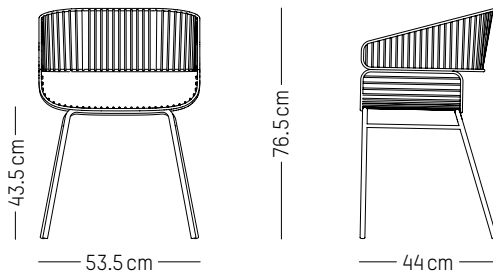

-

L: 80 cm | 31.5 inch

W: 80 cm | 31.5 inch

H: 75 cm | 29.5 inch

Weight: 25,2 kg | 55.6 lb

PACKAGING :

L: 80 cm | 31,5 inch

L: 85 cm | 33,5 inch

Square high

-

L: 60 cm | 23.6 inch

W: 60 cm | 23.6 inch

H: 105 cm | 41.34 inch

Weight: 22,5 kg | 49.6 lb

PACKAGING :

L: 110 cm | 43,3 inch

ORIGIN

Europe

L: 53,5 cm | 21 inch
D: 44 cm | 17.3 inch
H: 76,5 cm | 30.1 inch
H (seat): 43,5 cm | 17.1 inch
Weight: 8 kg | 17.6 lb

PACKAGING :

L: 80 cm | 31.5 inch
W: 60 cm | 23.6 inch
H: 52 cm | 20.5 inch
Weight: 9,8 kg | 21.6 lb