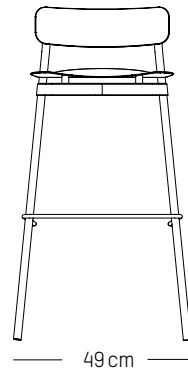

High stool

-

L: 51cm | 20.4 inch

D: 51 cm | 20.1 inch

H: 92 cm | 36.2 inch

H (seat): 75 cm | 29.5 inch

Weight: 4,5 kg | 9.9 lb

PACKAGING :

L: 53 cm | 20.87 inch

W: 53 cm | 20.87 inch

H: 93 cm | 36.6 inch

Weight: 6,5 kg | 14.3 lb

High stool

-

L: 49cm | 19.3 inch

D: 49 cm | 19.3 inch

H: 81 cm | 31.9 inch

H (seat): 65 cm | 25.6 inch

Weight: 4,1 kg | 9.1 lb

PACKAGING :

L: 53 cm | 20.9 inch

W: 53 cm | 20.9 inch

H: 83 cm | 32.7 inch

Weight : 4.1 kg | 9.1 lb