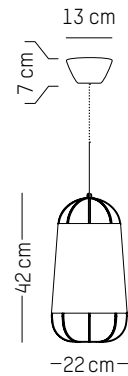

Small

-

Ø: 22 cm | 8.7 inch
H: 42 cm | 16.5 inch
Weight: 0,4 kg | 0.9 lb
Cable length: 250 cm | 99 inch or
on demand: 1000 cm | 394 inch

PACKAGING :

Type: Carton box
L: 27,5 cm | 10.8 inch
W: 27,5 cm | 10.8 inch
H: 48,5 cm | 19.1 inch
Weight: 1,3 kg | 2.9 lb