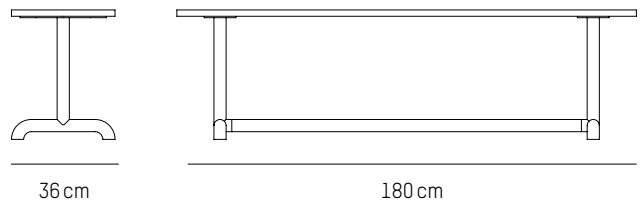

Bench 180 cm

-

L: 180 cm | 71 inch
W: 36 cm | 14.2 inch
H: 45 cm | 17.7 inch
Weight: 21 kg | 46.3 lb

PACKAGING :

- Carton box 1
L: 182 cm | 71.7 inch
W: 38 cm | 15 inch
H: 11 cm | 4.3 inch
Weight: 13 kg | 28.7 inch

- Carton box 2
L: 182 cm | 71.7 inch
W: 38 cm | 15 inch
H: 3 cm | 1.2 inch
Weight: 11 kg | 24.3 lb

Assembly