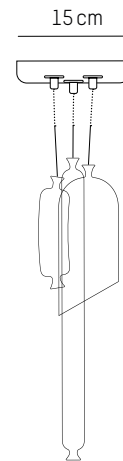

220-240 V 50-60HZ

Power

220-240 V 50-60 HZ

Diot

Ø: 4,2 cm | 1.7 inch
H: 15 cm | 5.1 inch
Cable: 175 cm | 69 in
Weight: 0,5 kg | 1.1 lb

PACKAGING :

L: 49 cm | 19.3 inch
W: 20 cm | 7.9 inch
H: 18 cm | 7.1 inch
Weight: 1,1 kg | 2.4 lb

L: 49 cm | 19.3 inch
W: 20 cm | 7.9 inch
H: 18 cm | 7.1 inch
Weight: 1,1 kg | 2.4 lb

Toulouse

Ø: 4,2 cm | 1.7 inch
H: 30 cm | 11.8 inch
Cable: 175 cm | 69 in
Weight: 0,6 kg | 1.3 lb

PACKAGING :

L: 49 cm | 19.3 inch
W: 20 cm | 7.9 inch
H: 18 cm | 7.1 inch
Weight: 1,1 kg | 2.4 lb

220-240 V 50-60HZ

Power

220-240 V 50-60 HZ

Set of 3 #1

Ø: 15 cm | 5.9 inch
H: 33 cm | 13 inch
Cable length: 175 cm | 69 inch
Weight: 1 kg | 2.2 lb

PACKAGING :

L: 49 cm | 19.3 inch
W: 32 cm | 12.6 inch
H: 12 cm | 4.7 inch
Weight: 1,9 kg | 4.2 lb

Set of 3 #2

Ø: 4,2 cm | 1.7 inch
H: 38 cm | 15 inch
Cable length: 175 cm | 69 inch
Weight: 1,2 kg | 2.7 lb

PACKAGING :

L: 49 cm | 19.3 inch
W: 32 cm | 12.6 inch
H: 12 cm | 4.7 inch
Weight: 1,9 kg | 4.2 lb