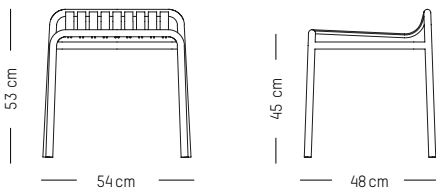

WEEK - END

STUDIO BRICHET ZIEGLER

2017 & 2019

Stool

-

L: 53,3 cm | 21 inch
W: 58 cm | 22.8 inch
H: 53 cm | 20.9 inch
H (seat): 45 cm | 18 inch
Weight: 3 kg | 6.6 lb

PACKAGING :

L: 57 cm | 22.4 inch
W: 61 cm | 24 inch
H: 56 cm | 22 inch
Weight: 5 kg | 11 lb

Stackable

FOR CONTRACT PROJECT WITH MINIMUM QUANTITY

Stools

-

MATERIALS

Aluminium, matte grained Anti UV powder coating for outdoor use

COLOURS

Anthracite grey, Gold, Azur blue, Pastel green, Pearl grey, Ivory, Coral, Saffron

ORIGIN

China