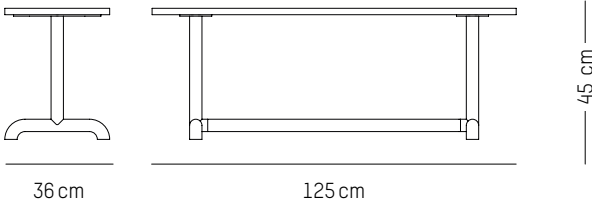

-

MATERIALS

Wooden top with matte lacquered oak veneer
Leg structure : Steel with matte grained powder coating

COLOURS

Blush

ORIGIN

Europe

Bench 125 cm