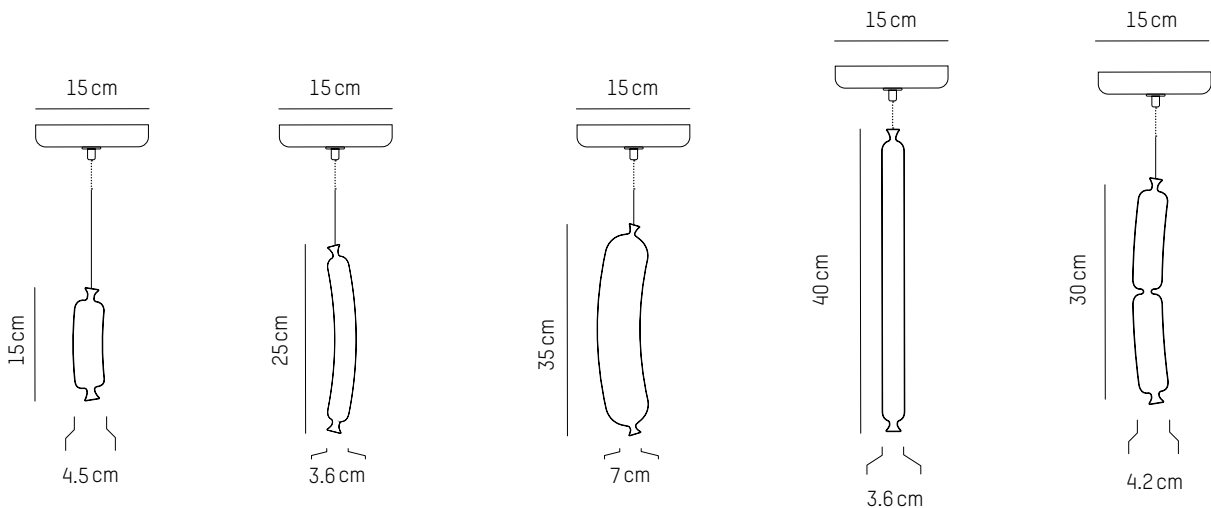

220-240 V 50-60HZ

Power

220-240 V 50-60 HZ

Diot

Ø: 4,2 cm | 1.7 inch
H: 15 cm | 5.1 inch
Cable: 175 cm | 69 in
Weight: 0,5 kg | 1.1 lb

PACKAGING :

L: 49 cm | 19.3 inch
W: 20 cm | 7.9 inch
H: 18 cm | 7.1 inch
Weight: 1,1 kg | 2.4 lb