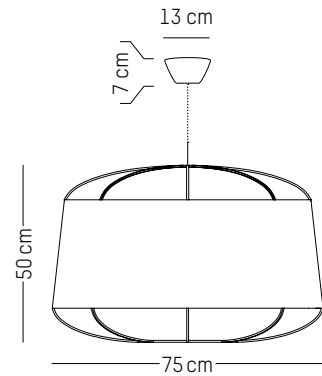

Power

220-240 V 50-60 HZ

Grillo L

-

Ø: 36 cm | 14.2 inch
D: 10 cm | 3.9 inch
Cable length: 300 cm | 118 inch
Weight: 0,6 kg | 1.3 lb

PACKAGING :

Type: Carton box
L: 42 cm | 16.5 inch
W: 42 cm | 16.5 inch
H: 15 cm | 5.9 inch
Weight: 1,5 kg | 3.3 lb

-

Ø: 22 cm | 8.7 inch
H: 42 cm | 16.5 inch
Weight: 0,4 kg | 0.9 lb
Cable length: 250 cm | 99 inch or
on demand: 1000 cm | 394 inch

PACKAGING :

Type: Carton box
L: 27,5 cm | 10.8 inch
W: 27,5 cm | 10.8 inch
H: 48,5 cm | 19.1 inch
Weight: 1,3 kg | 2.9 lb

Medium

-

Ø: 47 cm | 18.5 inch
H: 60 cm | 23.6 inch
Weight: 0,8 kg | 1.8 lb
Cable length: 250 cm | 99 inch or
on demand: 1000 cm | 394 inch

PACKAGING :

Type: Carton box
L: 52,5 cm | 20.7 inch
W: 52,5 cm | 20.7 inch
H: 66,5 cm | 26.2 inch
Weight: 3,5 kg | 7.7 lb