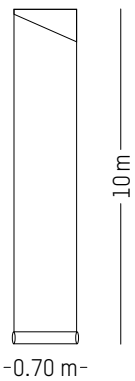

L: 1000 cm | 393.7 inch

W: 70 cm | 27.6 inch

Weight: 1 kg | 2.2 lb

PACKAGING :

Ø: 13,6 cm | 5.3 inch

H: 74 cm | 29.1 inch

Weight: 1.2 kg | 2.6 lb