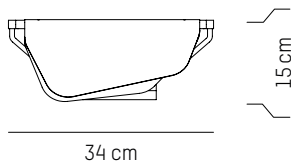

L: 34 cm | 13.4 inch

D: 20 cm | 7.9 inch

H: 15 cm | 5.9 inch

Weight: 1 kg | 2.2 lb

PACKAGING :

Type: Carton box

L: 42 cm | 16.5 inch

W: 32 cm | 12.6 inch

H: 24 cm | 9.5 inch

Weight: 2,1 kg | 4.6 lb

* While stocks last