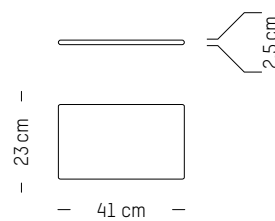

Suitable for outdoor use

Seat cushion

-

L: 41 cm | 16.1 inch
W: 34 cm | 13.4 inch
H: 2,5 cm | 1 inch
Weight: 0,5 kg | 1.1 lb

PACKAGING :

L: 45 cm | 17.7 inch
W: 45 cm | 17.7 inch
H: 5 cm | 2 inch
Weight: 1 kg | 2.2 lb