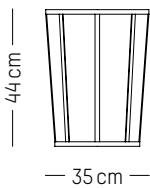

Stool

-

Ø: 35 cm | 14 inch
H: 44 cm | 17.3 inch
Weight: 4 kg | 8.8 lb

PACKAGING :

Type: Carton box
L: 41,5 cm | 16.3 inch
W: 41 cm | 16.1 inch
H: 52 cm | 20.5 inch
Weight: 5,6 kg | 12.3 lb

Coffee table

-

Ø: 70 cm | 27.6 inch
H: 33 cm | 13 inch
Weight: 12 kg | 2.2 lb

PACKAGING :

Type: Carton box
L: 76 cm | 29.9 inch
W: 74,5 cm | 29.3 inch
H: 40 cm | 15.8 inch
Weight: 15,3 kg | 33.7 lb

Bistro table

-

Ø: 50 cm | 28.4 inch
H: 72 cm | 19.7 inch
Weight: 7 kg | 15.4 lb

PACKAGING :

Type: Carton box
L: 56 cm | 22.1 inch
W: 56 cm | 22.1 inch
H: 78 cm | 30.7 inch
Weight: 11,1 kg | 24.5 lb