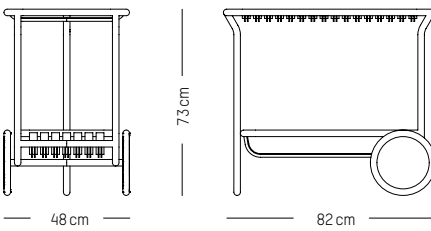

Trolley

-

W: 48 cm | 19 inch
L: 82 cm | 32.3 inch
H: 73 cm | 29 inch
Weight: 9 kg | 20 lb

PACKAGING :

L: 85 cm | 33.5 inch
W: 51 cm | 20.1 inch
H: 76 cm | 29.3 inch
Weight : 12 kg | 26.5 lb