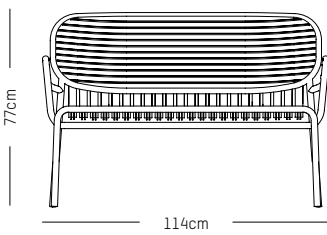

2 seater sofa

-

L: 113,5 cm | 44.5 inch

W: 64 cm | 24.2 inch

H: 78.5 cm | 31 inch (back)

H: 40 cm | 15.7 inch (seat)

Weight: 9 kg | 19.8 lb

PACKAGING :

L: 70 cm | 27.6 inch

W: 120 cm | 47.2 inch

H: 83 cm | 32.7 inch

Weight: 12 kg | 26.5 lb

Stackable

Sofa

-

MATERIALS

Aluminium, matte grained Anti UV powder coating for outdoor use

COLORS

Black, White, Blue, Burgundy, Blush, Terracotta, Jade green, Glass green, Yellow

ORIGIN

China

TECHNICAL SPECIFICATIONS

Compliant with EN 581-1 ; EN581 -2 for Contract Use