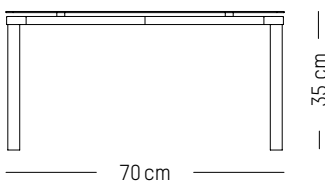

Coffee table

-

L: 70cm | 28 inch

W: 70 cm | 28 inch

H: 35 cm | 13.8 inch

Weight: 12 kg | 26.5 lb

PACKAGING :

L: 88 cm | 34.7 inch

W: 77 cm | 30.3 inch

H: 20 cm | 7.9 inch

Weight: 16 kg | 35.3 lb