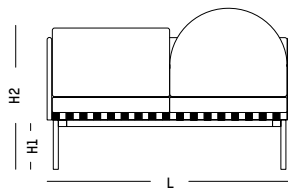

Daybed

-

L: 187 cm | 73.6 inch
W: 71 cm | 28 inch
H: 92 cm | 36.2 inch
H1: 45 cm | 17.7 inch
Weight: 45 kg | 92.2 lb

PACKAGING :

Type: Wood box
L: 170 cm | 66.9 inch
W: 90 cm | 35.4 inch
H: 100 cm | 39.4 inch
Weight: 90 kg | 198 lb