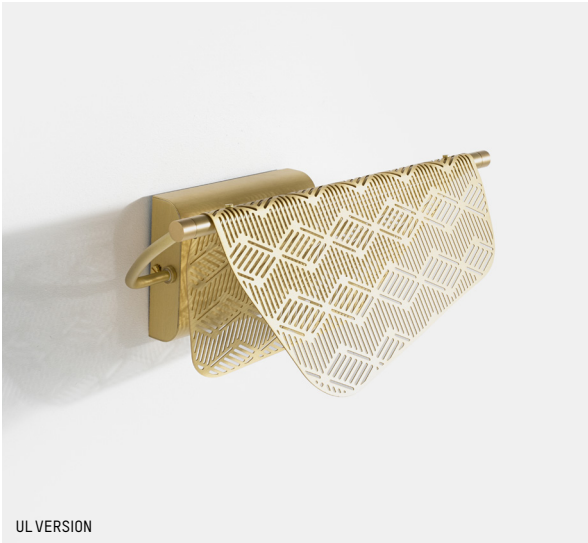

H: 24 cm | 9.5 inch

Weight: 2,1 kg | 4.6 lb

* While stocks last

MEDITERRANEA

NOÉ DUCHAUFOUR-LAWRANCE

2016

UL VERSION

Brushed
brass