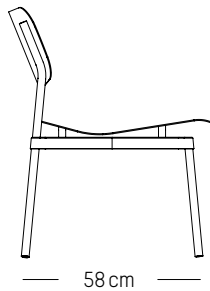

W: 52 cm | 20.5 inch

H: 11 cm | 4.3 inch

Weight: 3 kg | 6.6 lb

Large

-

Ø: 60 cm | 26.6 inch

D: 5 cm | 2 inch

Weight: 7 kg | 15.4 lb

Compliant with EN 581-1 ; EN581-2 for Contract use

71 cm

40 cm

Lounge armchair

-

L: 61cm | 24 inch

D: 58 cm | 23 inch

H: 71 cm | 28 inch