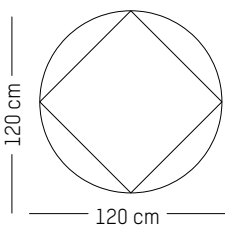

Round

-

Ø: 120 cm | 47.2 inch
H: 75 cm | 29.5 inch
Weight: 32 kg | 70.5 lb

PACKAGING :

L: 150 cm | 59 inch
L: 150 cm | 59 inch
H: 15 cm | 6 inch
Weight: 55 kg | 121.3 lb

Assembly

Extendable oval

-

L: 200/300 cm - 2 extensions of 50cm
28.5 inch - 2 extensions of 19.6 inch
W: 100 cm | 39.3 inch
H: 75 cm | 29.5 inch
Weight: 60kg | 132.2 lb

PACKAGING :

Type : Wood box
L: 215 cm | 85 inch
W: 110 cm | 43.3 inch
H: 15 cm | 6 inch
Weight: 95 kg | 209.5 lb

Assembly