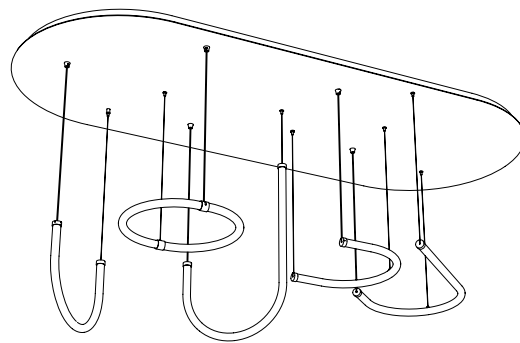

180cm

Quintuple pendant system

-

L: 180 cm | 70.9 inch

W: 73 cm | 29 inch

H: 82 cm | 32.3 inch

Weight: 40 kg | 88.2 lb

PACKAGING :