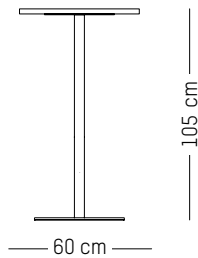

Round high

-

Ø: 60 cm | 23.6 inch

H: 105 cm | 41.34 inch

Weight: 20,6 kg | 45.4 lb

PACKAGING :

L: 110 cm | 43,3 inch

L: 65 cm | 25,6 inch

H: 7 cm | 2.8 inch

Weight: 22 kg | 48.5 lb

Assembly