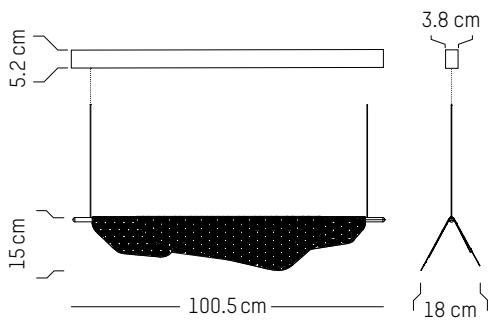

Power

220-240 V 50-60HZ

Power

220-240 V 50-60 HZ

Small

-

L: 100,5 cm | 39.6 inch
W: 18 cm | 7.1 inch
H: 15 cm | 5.9 inch
Cable length: 200 cm | 79 inch
Weight: 4 kg | 8.8 lb

PACKAGING :