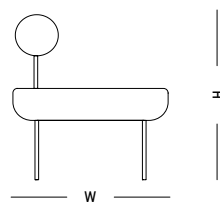

ORIGIN

Europe

TECHNICAL SPECIFICATIONS

Medium Armchair

-

L: 68 cm | 26.8 inch
 W: 68 cm | 26.8 inch
 H: 72.5 cm | 28.5 inch
 H1: 40 cm | 15.8 inch
 Weight : 17 kg | 37.5 lb

PACKAGING :

Type: Wood box
 L: 53cm | 20.9 inch
 W: 71cm | 27.9 inch
 H: 43 cm | 16.9 inch
 Weight: 24 kg | 12.6 lb