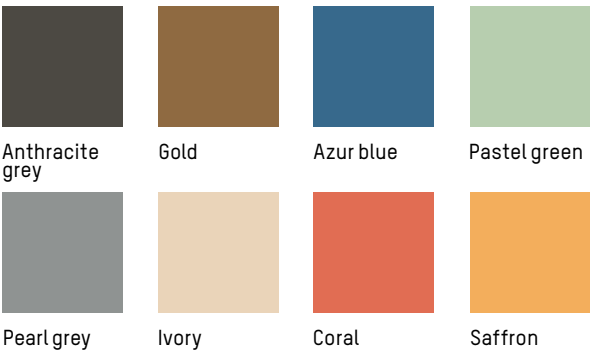

Pearl grey

Ivory

Coral

Saffron

FOR CONTRACT PROJECT WITH MINIMUM QUANTITY

Sofa

-

MATERIALS

FOR CONTRACT PROJECT WITH MINIMUM QUANTITY

Benches

-

MATERIALS

Aluminium, matte grained Anti UV powder coating for outdoor use

COLOURS

Anthracite grey, Gold, Azur blue, Pastel green, Pearl grey, Ivory, Coral, Saffron