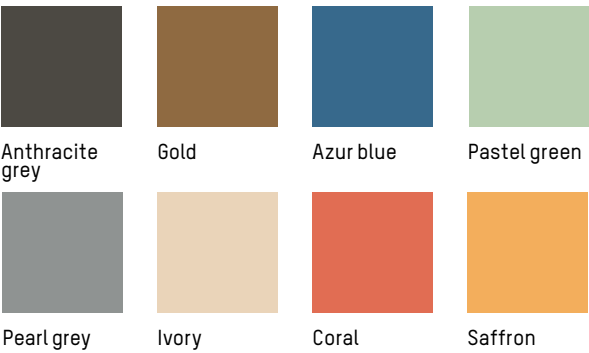

WEEK - END

STUDIO BRICHET ZIEGLER

2017 & 2019

Stool

-

L: 53,3 cm | 21 inch
W: 58 cm | 22.8 inch
H: 53 cm | 20.9 inch
H (seat): 45 cm | 18 inch
Weight: 3 kg | 6.6 lb

PACKAGING :

L: 57 cm | 22.4 inch
W: 61 cm | 24 inch
H: 56 cm | 22 inch
Weight: 5 kg | 11 lb

Stackable

FOR CONTRACT PROJECT WITH MINIMUM QUANTITY

Stools

-

MATERIALS

Aluminium, matte grained Anti UV powder coating for outdoor use

COLOURS

Anthracite grey, Gold, Azur blue, Pastel green, Pearl grey, Ivory, Coral, Saffron

ORIGIN

China