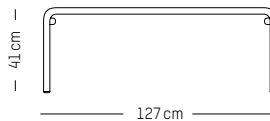

Coffee table

-

W: 60 cm | 23.6 inch

L: 69 cm | 27.2 inch

H: 32 cm | 12.6 inch

Weight: 4 kg | 8.8 lb

PACKAGING :

L: 72 cm | 28.3 inch

W: 72 cm | 28.3 inch

H: 35 cm | 13.8 inch

Weight : 5 kg | 11 lb

Long coffee table

-

W: 127 cm | 50 inch

L: 51 cm | 20 inch

H: 41 cm | 16.1 inch

Weight: 5 kg | 11 lb

PACKAGING :

L: 130 cm | 51.2 inch

W: 58 cm | 22.8 inch

H: 45 cm | 17.7 inch

Weight: 6 kg | 13.6 lb