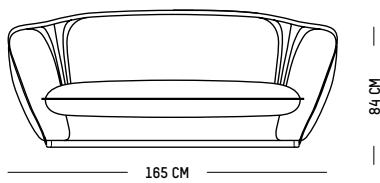

Sofa

-

L: 165 cm | 65 inch
W: 75 cm | 30 inch
H: 84 cm | 33 inch
Weight: 59 kg | 130 lb

PACKAGING :

Type: Wooden crate
L: 172 cm | 68 inch
W: 85 cm | 33 inch
H: 102 cm | 40 inch
Weight: 90kg | 198 lb

Armchair

-

L: 85 cm | 33 inch
W: 75 cm | 30 inch
H: 84 cm | 33 inch
H1: 40 cm | 15.7 inch
Weight: 39 kg | 86 lb

PACKAGING :

Type: Wood box
L: 92 cm | 36 inch
W: 85 cm | 33 inch
H: 102 cm | 40 inch
Weight: 60 kg | 132 lb