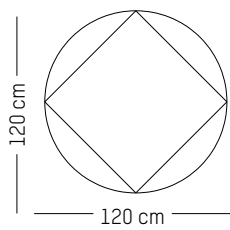

Round Coffee table

-

Ø: 120 cm | 47.2 inch

H: 25 cm | 9.8 inch

Weight: 40 kg | 88.2 lb

PACKAGING :

L: 150 cm | 59 inch

L: 150 cm | 59 inch

H: 40 cm | 15.7 inch

Weight: 50 kg | 110 lb

Assembly