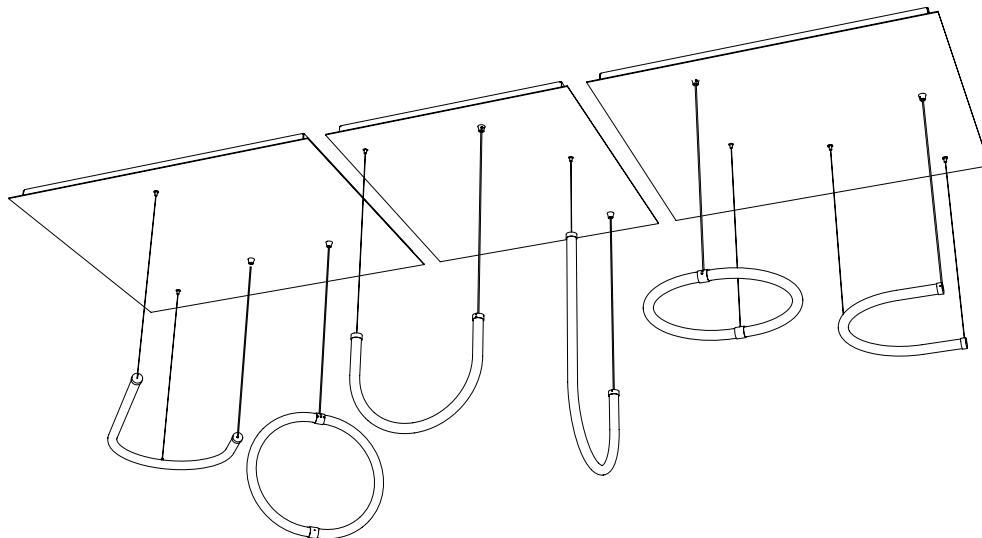

Ceiling plate for double pendant JO

-

L: 89 cm | 35.1 inch
W: 74 cm | 25.6 inch
H: 4 cm | 1.4 inch
Weight: 23 kg | 50.8 lb

PACKAGING :

L: 91 cm | 35.9 inch
W: 76 cm | 26.4 inch
H: 6 cm | 2.4 inch
Weight: 26 kg | 57.4 lb