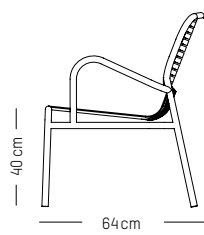

2 seater sofa

-

L: 113,5 cm | 44.5 inch

W: 64 cm | 24.2 inch

H: 78.5 cm | 31 inch (back)

H: 40 cm | 15.7 inch (seat)

Weight: 9 kg | 19.8 lb

PACKAGING :

L: 70 cm | 27.6 inch

W: 120 cm | 47.2 inch

H: 83 cm | 32.7 inch

Weight: 12 kg | 26.5 lb

Stackable

Sofa

-

MATERIALS

Aluminium, matte grained Anti UV powder coating for outdoor use

COLORS

Black, White, Blue, Burgundy, Blush, Terracotta, Jade green, Glass green, Yellow

ORIGIN

China

TECHNICAL SPECIFICATIONS

Compliant with EN 581-1 ; EN581 -2 for Contract Use