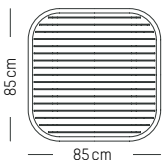

Ivory

Coral

Saffron

Square table

L: 85 cm | 33.5 inch
W: 85 cm | 33.5 inch
H: 75 cm | 29.5 inch
Weight: 12 kg | 26.5 lb

PACKAGING :

packaging tabletop
L: 86 cm | 33.9 inch
W: 86 cm | 33.9 inch
H: 5 cm | 2 inch
Weight: 10 kg | 22 lb