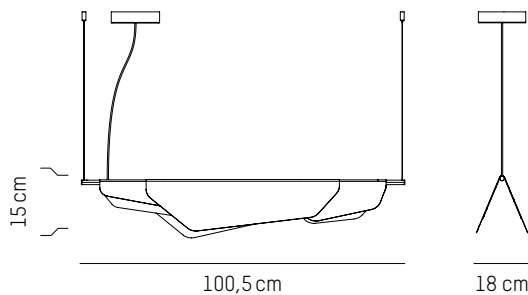

Small

L: 100,5 cm | 39.6 inch

W: 18 cm | 7.1 inch

H: 15 cm | 5.9 inch

Cable length: 200 cm | 79 inch

Weight: 4 kg | 8.8 lb

PACKAGING :

L: 109 cm | 42.9 inch

W: 25 cm | 9.9 inch

H: 30 cm | 11.8 inch

Weight: 4,7 kg | 10.4 lb

* While stocks last