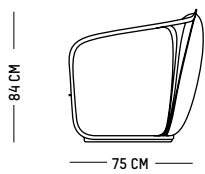

Sofa

-

L: 165 cm | 65 inch
W: 75 cm | 30 inch
H: 84 cm | 33 inch
Weight: 59 kg | 130 lb

PACKAGING :

Type: Wooden crate
L: 172 cm | 68 inch
W: 85 cm | 33 inch
H: 102 cm | 40 inch
Weight: 90kg | 198 lb

Armchair

-

L: 85 cm | 33 inch
W: 75 cm | 30 inch
H: 84 cm | 33 inch
H1: 40 cm | 15.7 inch
Weight: 39 kg | 86 lb

PACKAGING :

Type: Wood box
L: 92 cm | 36 inch
W: 85 cm | 33 inch
H: 102 cm | 40 inch
Weight: 60 kg | 132 lb