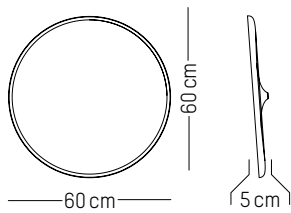

Small

-

Ø: 45 cm | 17.7 inch

D: 5 cm | 2 inch

Weight: 3.5 kg | 7.7 lb

PACKAGING :

Type: Carton box

L: 52 cm | 20.5 inch

W: 52 cm | 20.5 inch

H: 11 cm | 4.3 inch

Weight: 3 kg | 6.6 lb

Large

-

Ø: 60 cm | 26.6 inch

D: 5 cm | 2 inch

Weight: 7 kg | 15.4 lb

PACKAGING :

Type: Carton box

L: 68 cm | 26.7 inch

W: 68 cm | 26.7 inch

H: 11 cm | 4.3 inch

Weight: 8,8 kg | 19.4 lb

Extra large

-

Ø: 110 cm | 43.3 inch

D: 5,5 cm | 2.2 inch

Weight: 23 kg | 50.7 lb

PACKAGING :

Type: Carton box

L: 118 cm | 46.5 inch

W: 118 cm | 46.5 inch

H: 9,5 cm | 3.7 inch

Weight: 28 kg | 11 lb