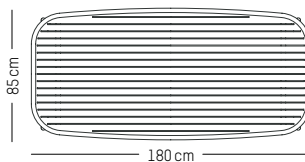

Rectangular table medium

W: 85 cm | 33.5 inch
L: 180 cm | 70.9 inch
H: 75 cm | 29.5 inch
Weight: 22,3 kg | 49.2 lb

PACKAGING :

packaging table top
L: 182 cm | 71.7 inch
W: 88 cm | 34.6 inch
H: 5 cm | 2 inch
Weight: 22 kg | 48.5 lb

packaging legs (x2)
L: 19 cm | 7.5 inch
W: 19 cm | 7.5 inch
H: 80 cm | 31.5 inch
Weight: 4 kg | 8.9 lb

Assembly