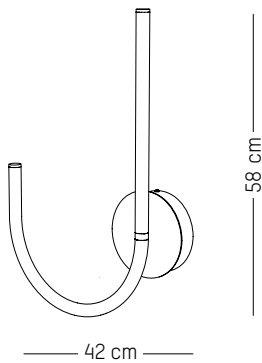

Wall lamp J

L: 42 cm | 16.5 inch
D: 7 cm | 2.8 inch
H: 58 cm | 22.8 inch
Canopy: Ø 15cm | 5.9 inch
Weight: 1,5 kg | 3.3 lb

PACKAGING :

L: 62,5 cm | 24.6 inch
W: 46,7 cm | 18.4 inch
H: 7 cm | 2.8 inch
Weight: 2,5 kg | 5.5 lb

FOR CONTRACT PROJECT WITH MINIMUM QUANTITY

Wall lamps

-

MATERIALS

Smooth powder coated steel, varnished brass, polycarbonate tube

Lighting system: integrated LED

COLOURS

Brass and translucent

ORIGIN

France

TECHNICAL SPECIFICATIONS

LAMP J

LED 12W LED input: 1030 lumens

LAMP U

LED 8.5W LED input: 720 lumens

EUROPE

UK

US

Power

220-240 V 50-60HZ

Power

220-240 V 50-60 HZ

Power

110-120 V 60 HZ