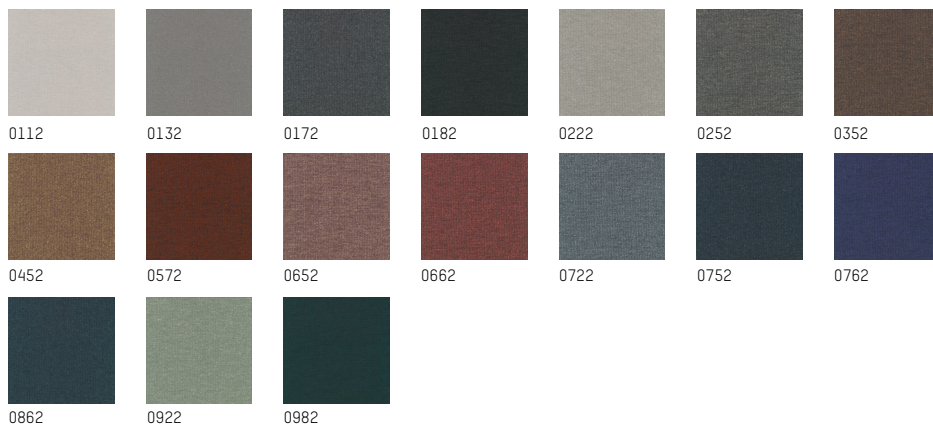

FABRICS' SELECTIONS

TO CREATE YOUR CUSTOM GRID, HOFF AND NUBILO SOFAS, ARMCHAIRS, STOOLS - FOR LILY, PLEASE REFER TO FABRICS WITH *

CATEGORY 3

CAMIRA - OCEANIC | GABRIEL - SAVOY | KVADRAT - CLAY - SAHCO | KVADRAT
- STEELCUT 2 | KVADRAT - STEELCUT TRIO 3 | KVADRAT - GALAXY | KVADRAT- ENCIRCLE