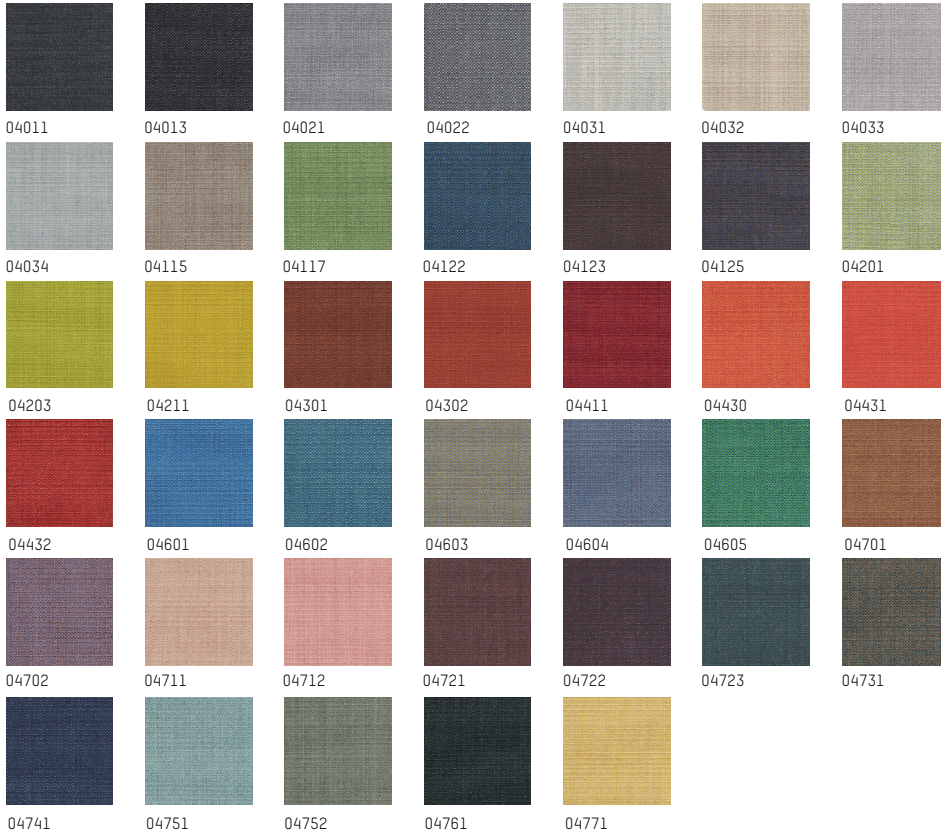

2C. GABRIEL - CRISP

MATERIAL: 93% New Zealand wool
/ 7% polyamide
Width: 140cm - 55in
Weight: 460g/ml - 16,230z/Lin.yd

DURABILITY: 200.000 Martindale
ENVIRONMENT: STANDARD 100 by OEKO-TEX®
/ EU Ecolabel