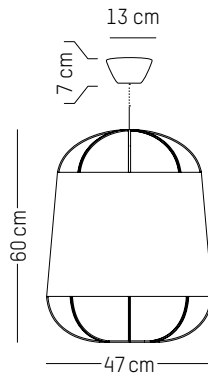

Weight: 2,7 kg | 6 lb

Floor lamp

-

L: 54 cm | 21.3 inch

W : 34 cm | 13.4 inch

H : 120 cm | 47.3 inch

Cable length : 200 cm | 79 inch

Weight: 2 kg | 4.4 lb

Power

220-240 V 50-60 HZ

Grillo L

-

Ø: 36 cm | 14.2 inch
D: 10 cm | 3.9 inch
Cable length: 300 cm | 118 inch
Weight: 0,6 kg | 1.3 lb

PACKAGING :

Type: Carton box
L: 42 cm | 16.5 inch
W: 42 cm | 16.5 inch
H: 15 cm | 5.9 inch
Weight: 1,5 kg | 3.3 lb

Grillo S

-

Ø: 23 cm | 9.1 inch
D: 10 cm | 3.9 inch
Cable length: 300 cm | 118 inch
Weight: 0,3 kg | 0.7 lb

PACKAGING :

Type: Carton box
L: 28 cm | 11 inch
W: 28 cm | 11 inch
H: 15 cm | 5.9 inch
Weight: 0,9 kg | 2 lb

-

Ø: 22 cm | 8.7 inch
H: 42 cm | 16.5 inch
Weight: 0,4 kg | 0.9 lb
Cable length: 250 cm | 99 inch or
on demand: 1000 cm | 394 inch

PACKAGING :

Type: Carton box
L: 27,5 cm | 10.8 inch
W: 27,5 cm | 10.8 inch
H: 48,5 cm | 19.1 inch
Weight: 1,3 kg | 2.9 lb