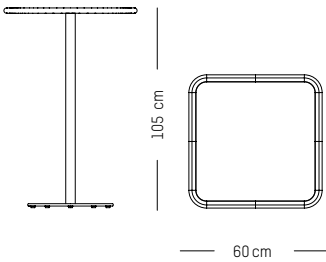

Blush

Terracotta

Jade green

Glass green

Yellow

High table square

-

L: 60 cm | 27.5 inch
W: 60cm | 27.5 inch
H: 105 cm | 41.3 inch
Weight: 13 kg | 29 lb