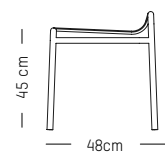

TECHNICAL SPECIFICATIONS

Compliant with EN 581-1 ; EN581 -2 for Contract Use

Bench

-

L: 121 cm | 47.7 inch

W: 49 cm | 19.3 inch

H: 77 cm | 30.3 inch (back)

H: 40 cm | 15.7 inch (seat)

Weight: 11 kg | 24.2 lb

PACKAGING :

L: 130 cm | 51.2 inch

W: 55 cm | 21.6 inch

H: 83 cm | 32.7 inch

Weight: 14 kg | 30.9 lb

Stackable

Bench without back

-

L: 156 cm | 61.4 inch

W: 50 cm | 19.7 inch

H: 45 cm | 15.8 inch (seat)

Weight: 8 kg | 17.6 lb

PACKAGING :

L: 160 cm | 63 inch

W: 55 cm | 21.6 inch

H: 83 cm | 32.7 inch

Weight: 11 kg | 24.3 lb

Stackable