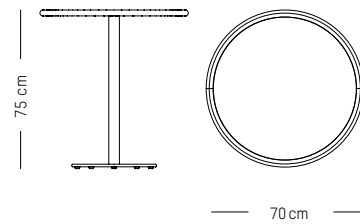

ORIGIN

China

Round bistro table

Ø: 70 cm | 23.6 inch
L: 70 cm | 23.6 inch
H: 75 cm | 29.5 inch
Weight: 10 kg | 22 lb

PACKAGING :

L: 73 cm | 29 inch
W: 73 cm | 29 inch
H: 78 cm | 30.7 inch
Weight: 12 kg | 26.5 lb

Assembly