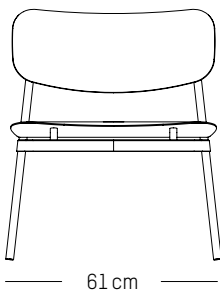

W: 52 cm | 20.5 inch

H: 11 cm | 4.3 inch

Weight: 3 kg | 6.6 lb

Large

-

Ø: 60 cm | 26.6 inch

D: 5 cm | 2 inch

Weight: 7 kg | 15.4 lb

Compliant with EN 581-1 ; EN581-2 for Contract use

71 cm

40 cm

Lounge armchair

-

L: 61cm | 24 inch

D: 58 cm | 23 inch

H: 71 cm | 28 inch