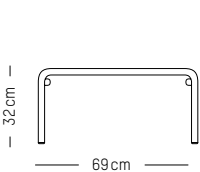

Coffee table

-

W: 60 cm | 23.6 inch

L: 69 cm | 27.2 inch

H: 32 cm | 12.6 inch

Weight: 4 kg | 8.8 lb

PACKAGING :

L: 72 cm | 28.3 inch

W: 72 cm | 28.3 inch

H: 35 cm | 13.8 inch

Weight : 5 kg | 11 lb

Long coffee table

-

W: 127 cm | 50 inch

L: 51 cm | 20 inch

H: 41 cm | 16.1 inch

Weight: 5 kg | 11 lb

PACKAGING :

L: 130 cm | 51.2 inch

W: 58 cm | 22.8 inch

H: 45 cm | 17.7 inch

Weight: 6 kg | 13.6 lb