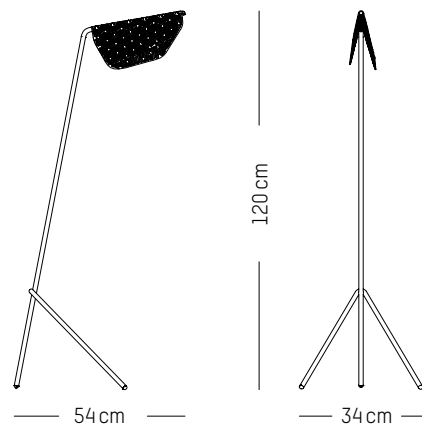

220-240 V 50-60HZ

Power

220-240 V 50-60 HZ

Power

110-120 V 60 HZ

Table lamp

L: 33 cm | 13 inch

W: 21 cm | 8.3 inch

H: 44,5 cm | 17.5 inch

Cable length: 200 cm | 79 inch

Weight: 1,3 kg | 2.9 lb

PACKAGING :

Type: Carton box

L: 46 cm | 18.1 inch

W: 45 cm | 17.7 inch

H: 23 cm | 9.1 inch

Weight: 2,7 kg | 6 lb

Floor lamp

-

L: 54 cm | 21.3 inch

W : 34 cm | 13.4 inch

H : 120 cm | 47.3 inch

Cable length : 200 cm | 79 inch

Weight: 2 kg | 4.4 lb