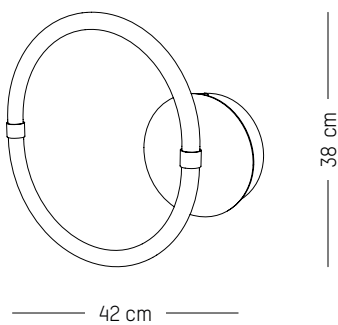

180cm

Quintuple pendant system

-

L: 180 cm | 70.9 inch

W: 73 cm | 29 inch

H: 82 cm | 32.3 inch

Weight: 40 kg | 88.2 lb

PACKAGING :

220-240 V 50-60 HZ

Power

110-120 V 60 HZ

Wall Lamp 0

-

L: 42 cm | 16.5 inch

D: 7 cm | 2.8 inch

H: 38 cm | 14.9 inch