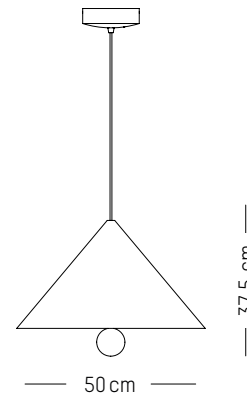

L

D: 50 cm | 19.7 inch
H: 37,5 cm | 15 inch
Ø (sphere): 7,6 cm | 0.3 inch
Canopy: Ø 15cm | 5.9 inch
Weight: 2,5 kg | 5.5 lb

PACKAGING :

Type: Carton box
L: 58,5 cm | 23 inch
W: 58,5 cm | 23 inch
H: 51 cm | 17.5 inch
Weight: 5,450 kg | 12.2 lb