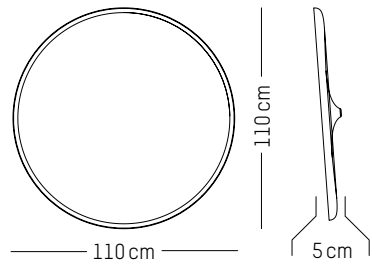

Small

-

Ø: 45 cm | 17.7 inch

D: 5 cm | 2 inch

Weight: 3.5 kg | 7.7 lb

PACKAGING :

Type: Carton box

L: 52 cm | 20.5 inch

W: 52 cm | 20.5 inch

H: 11 cm | 4.3 inch

Weight: 3 kg | 6.6 lb

Large

-

Ø: 60 cm | 26.6 inch

D: 5 cm | 2 inch

Weight: 7 kg | 15.4 lb

PACKAGING :

Type: Carton box

L: 68 cm | 26.7 inch

W: 68 cm | 26.7 inch

H: 11 cm | 4.3 inch

Weight: 8,8 kg | 19.4 lb

Extra large

-

Ø: 110 cm | 43.3 inch

D: 5,5 cm | 2.2 inch

Weight: 23 kg | 50.7 lb

PACKAGING :

Type: Carton box

L: 118 cm | 46.5 inch

W: 118 cm | 46.5 inch

H: 9,5 cm | 3.7 inch

Weight: 28 kg | 11 lb