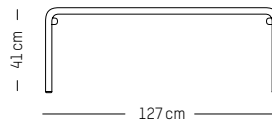

Coffee table

W: 60 cm | 23.6 inch
L: 69 cm | 27.2 inch
H: 32 cm | 12.6 inch
Weight: 4 kg | 8.8 lb

PACKAGING :

L: 72 cm | 28.3 inch
W: 72 cm | 28.3 inch
H: 35 cm | 13.8 inch
Weight : 5 kg | 11 lb

Long coffee table

W: 127 cm | 50 inch
L: 51 cm | 20 inch
H: 41 cm | 16.1 inch
Weight: 5 kg | 11 lb

PACKAGING :

L: 130 cm | 51.2 inch
W: 58 cm | 22.8 inch
H: 45 cm | 17.7 inch
Weight: 6 kg | 13.6 lb