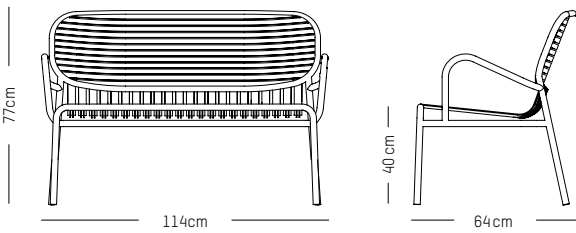

2 seater sofa

-

L: 113,5 cm | 44.5 inch

W: 64 cm | 24.2 inch

H: 78.5 cm | 31 inch (back)

H: 40 cm | 15.7 inch (seat)

Weight: 9 kg | 19.8 lb

PACKAGING :