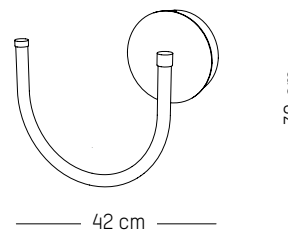

PACKAGING :

L: 62,5 cm | 24.6 inch
W: 46,7 cm | 18.4 inch
H: 6,8 cm | 2.7 inch
Weight: 2,5 kg | 5.5 lb

Pendant lamp O

L: 35 cm | 14 inch
D: 2,4 cm | 1 inch
H: 38 cm | 17.8 inch
Weight: 1,4 kg | 3.1 lb
Cable length (max): 2,5 m | 99 inch

Ceiling plate for double pendant JO

-

L: 89 cm | 35.1 inch
W: 74 cm | 25.6 inch
H: 4 cm | 1.4 inch
Weight: 23 kg | 50.8 lb

PACKAGING :

L: 91 cm | 35.9 inch
W: 76 cm | 26.4 inch
H: 6 cm | 2.4 inch
Weight: 26 kg | 57.4 lb

Ceiling plate for double pendant OU

-

L: 85 cm | 33.5 inch
W: 74 cm | 25.6 inch
H: 4 cm | 1.4 inch
Weight: 23 kg | 50.8 lb

PACKAGING :

L: 87 cm | 34.3 inch
W: 76 cm | 26.4 inch
H: 6 cm | 2.4 inch
Weight: 26 kg | 57.4 lb

Wall lamp U

-

L: 42 cm | 16.5 inch
D: 7 cm | 2.8 inch
H: 38 cm | 14.9 inch
Canopy: Ø 15cm | 5.9 inch
Weight: 0,96 kg | 2.12 lb

PACKAGING :

L: 46,7 cm | 18.4 inch
W: 42,7 cm | 16.7 inch
H: 7 cm | 2.8 inch
Weight: 1,9 kg | 4.2 lb