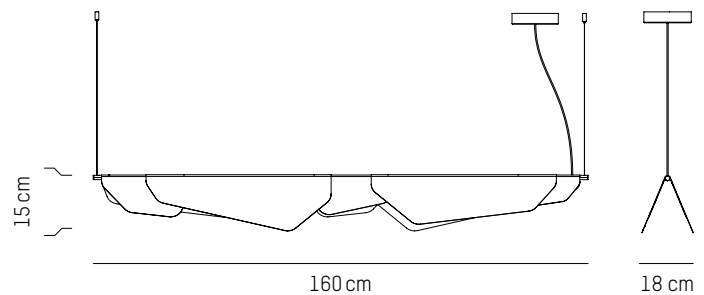

Large

L: 160 cm | 63 inch

W: 18 cm | 7.1 inch

H: 15 cm | 5.9 inch

Cable length: 200 cm | 79 inch

Weight: 6 kg | 13.2 lb

PACKAGING :

L: 167 cm | 65.7 inch

W: 25 cm | 9.9 inch

H: 30 cm | 11.8 inch

Weight: 7 kg | 15.4 lb