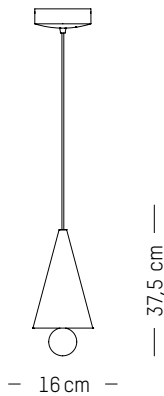

XS

D: 9,3 cm | 3.6 inch
H: 17 cm | 6.7 inch
Ø (sphere): 5,1 cm | 0.2 inch
Canopy: Ø 15cm | 5.9 inch
Weight: 0,9 kg | 2 lb

PACKAGING :

Type: Carton box
L: 19,6 cm | 8 inch
W: 19,6 cm | 8 inch
H: 24,4 cm | 9.7 inch
Weight: 1,4 kg | 3 lb

S

D: 16 cm | 6.3 inch
H: 37,5 cm | 15 inch
Ø (sphere): 7,6 cm | 0.3 inch
Canopy: Ø 15cm | 5.9 inch
Weight: 1,2 kg | 2.7 lb

PACKAGING :

Type: Carton box
L: 22,5 cm | 9 inch
W: 22 cm | 8.6 inch
H: 50 cm | 17 inch
Weight: 1,8 kg | 4 lb