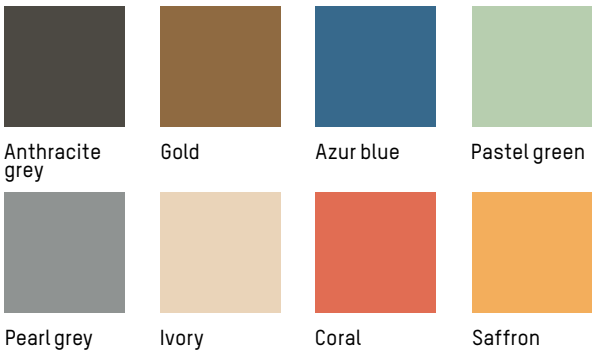

2019

FOR CONTRACT PROJECT WITH MINIMUM QUANTITY

High tables

-

MATERIALS

Aluminium, matte grained Anti UV powder coating for outdoor use

COLOURS

Anthracite grey, Gold, Azur blue, Pastel green, Pearl grey, Ivory, Coral, Saffron