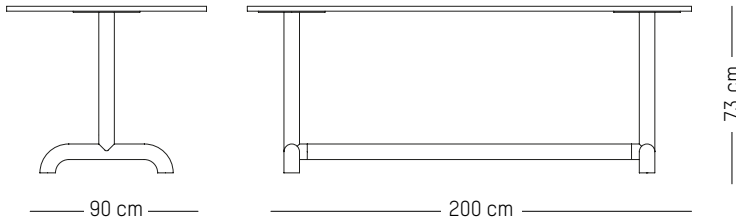

Rectangular dining table

-

L: 200 cm | 79 inch

W: 90 cm | 35 inch

H: 73 cm | 29 inch

Weight: 46 kg | 102 lb

PACKAGING :

- Carton box 1

L: 202 cm | 79 inch

W: 92 cm | 36 inch

H: 5 cm | 2 inch

Weight: 30 kg | 66.1 lb

- Carton box 2

L: 180 cm | 71 inch

W: 62 cm | 24 inch

H: 16 cm | 6.3 inch

Weight: 22 kg | 48.5 lb

Assembly