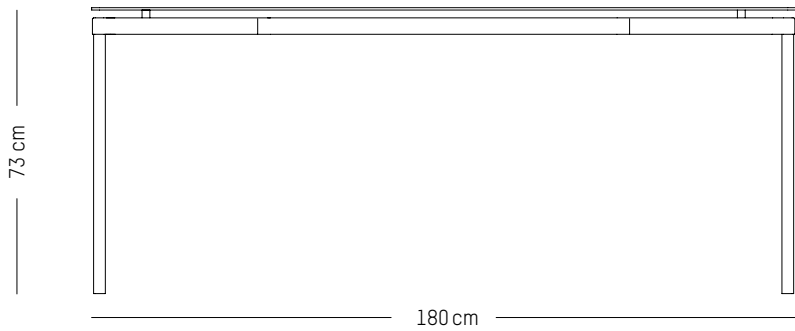

Rectangular table

-

L: 180cm | 70.9 inch

W: 90 cm | 35.4 inch

H: 73 cm | 29 inch

Weight: 37,5 kg | 82.7 lb

PACKAGING :

L: 200 cm | 78.7 inch

W: 92 cm | 36.2 inch

H: 8 cm | 3.2 inch

Weight: 44 kg | 97 lb