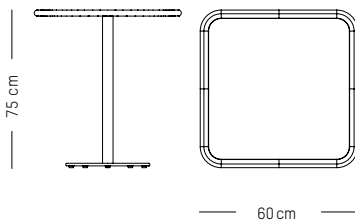

packaging legs (x2)
L: 19 cm | 7.5 inch
W: 19 cm | 7.5 inch
H: 80 cm | 31.5 inch
Weight: 4 kg | 8.9 lb

Assembly

WEEK - END

STUDIO BRICHET ZIEGLER

2019

Square bistro table

L: 60 cm | 27.5 inch
W: 60cm | 27.5 inch
H: 75 cm | 29.5 inch
Weight: 11 kg | 24.2 lb