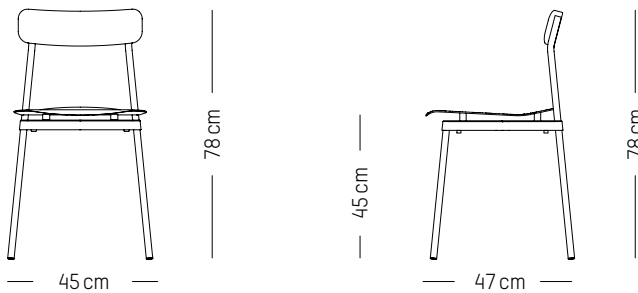

Chair

-

L: 45 cm | 18.5 inch
D: 47 cm | 18.5 inch
H: 78 cm | 30.7 inch
H (seat): 45 cm | 18.5 inch
Weight: 4,8 kg | 10.6 lb

PACKAGING :

L: 50 cm | 19.7 inch
W: 47 cm | 18.5 inch
H: 79 cm | 31.1 inch
Weight: 7 kg | 15.4 lb