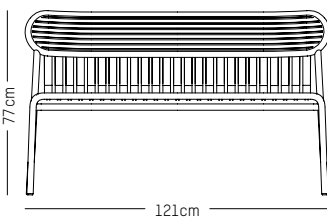

Bench

-

L: 121 cm | 47.7 inch
W: 49 cm | 19.3 inch
H: 77 cm | 30.3 inch (back)
H: 40 cm | 15.7 inch (seat)
Weight: 11 kg | 24.2 lb

PACKAGING :

L: 130 cm | 51.2 inch
W: 55 cm | 21.6 inch
H: 83 cm | 32.7 inch
Weight: 14 kg | 30.9 lb

Stackable

Bench without back

-

L: 156 cm | 61.4 inch
W: 50 cm | 19.7 inch
H: 45 cm | 15.8 inch (seat)
Weight: 8 kg | 17.6 lb

PACKAGING :

L: 160 cm | 63 inch
W: 55 cm | 21.6 inch
H: 83 cm | 32.7 inch
Weight: 11 kg | 24.3 lb

Stackable