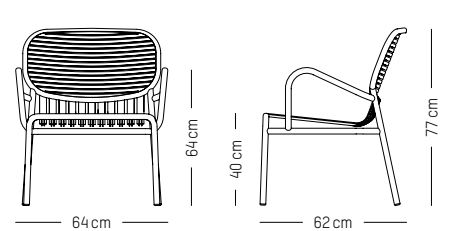

Chair

L: 52 cm | 20.5 inch
W: 50 cm | 19.7 inch
H: 77 cm | 30.3 inch
H1: 45 cm | 17.7 inch
Weight: 3 kg | 6.6 lb

PACKAGING (X2):

L: 60 cm | 23.6 inch
W: 53 cm | 20.9 inch
H: 98 cm | 38.6 inch
Weight: 8 kg | 17.7 lb