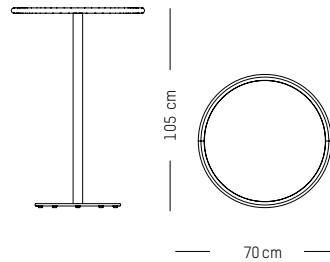

Blush

Terracotta

Jade green

Glass green

Yellow

High table square

-

L: 60 cm | 27.5 inch
W: 60cm | 27.5 inch
H: 105 cm | 41.3 inch
Weight: 13 kg | 29 lb