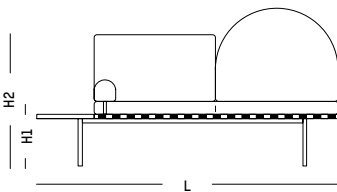

Daybed

-

L: 187 cm | 73.6 inch
W: 71 cm | 28 inch
H: 92 cm | 36.2 inch
H1: 45 cm | 17.7 inch
Weight: 45 kg | 92.2 lb

PACKAGING :

Type: Wood box
L: 170 cm | 66.9 inch
W: 90 cm | 35.4 inch
H: 100 cm | 39.4 inch
Weight: 90 kg | 198 lb