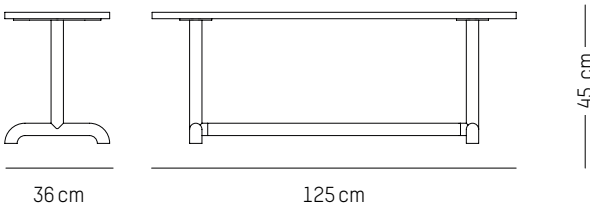

MATERIALS

Wooden top with matte lacquered oak veneer
Leg structure : Steel with matte grained powder coating

COLORS

Grey-brown, Red-brown

ORIGIN

Europe

Bench 125 cm

-