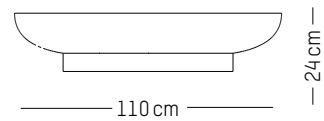

Extra large

-

D: 110 cm | 43.3 inch
H: 24 cm | 9.4 inch
Weight: 45 kg | 99.2 lb

PACKAGING :

Type: Carton box
L: 118 cm | 46.5 inch
W: 118 cm | 46.5 inch
H: 28 cm | 11.2 inch
Weight: 53 kg | 20.9 lb