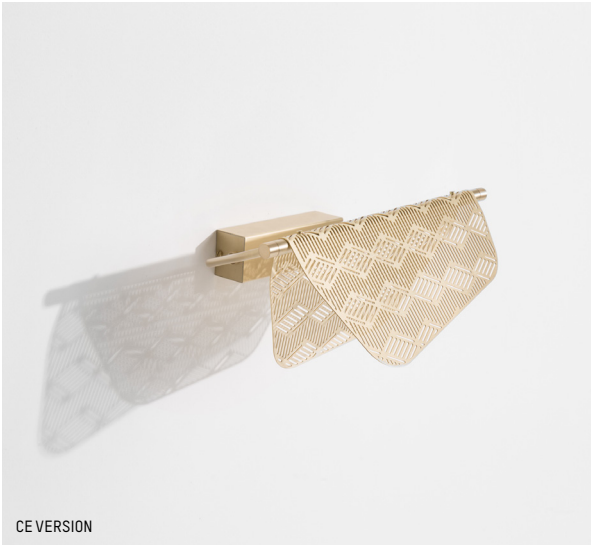

MEDITERRANEA

NOÉ DUCHAUFOUR-LAWRANCE

2016

Wall lamp

-

MATERIALS

Brushed or painted brass
Lighting system: integrated LED

COLORS

Brushed brass, White, Black

ORIGIN

France

TECHNICAL SPECIFICATIONS

LED input:
324 lumens

EUROPE

UK

Power

220-240 V 50-60HZ

Power

220-240 V 50-60 HZ

L: 34 cm | 13.4 inch

D: 20 cm | 7.9 inch

H: 15 cm | 5.9 inch

Weight: 1 kg | 2.2 lb

PACKAGING :

Type: Carton box

L: 42 cm | 16.5 inch

W: 32 cm | 12.6 inch

H: 24 cm | 9.5 inch

Weight: 2,1 kg | 4.6 lb

* While stocks last