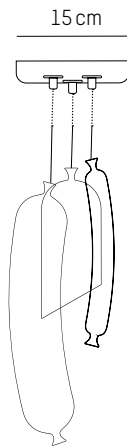

220-240 V 50-60HZ

Power

220-240 V 50-60 HZ

Diot

Ø: 4,2 cm | 1.7 inch
H: 15 cm | 5.1 inch
Cable: 175 cm | 69 in
Weight: 0,5 kg | 1.1 lb

PACKAGING :

L: 49 cm | 19.3 inch
W: 20 cm | 7.9 inch
H: 18 cm | 7.1 inch
Weight: 1,1 kg | 2.4 lb

L: 49 cm | 19.3 inch
W: 20 cm | 7.9 inch
H: 18 cm | 7.1 inch
Weight: 1,1 kg | 2.4 lb

Toulouse

Ø: 4,2 cm | 1.7 inch
H: 30 cm | 11.8 inch
Cable: 175 cm | 69 in
Weight: 0,6 kg | 1.3 lb

PACKAGING :

L: 49 cm | 19.3 inch
W: 20 cm | 7.9 inch
H: 18 cm | 7.1 inch
Weight: 1,1 kg | 2.4 lb

220-240 V 50-60HZ

Power

220-240 V 50-60 HZ

Set of 3 #1

Ø: 15 cm | 5.9 inch
H: 33 cm | 13 inch
Cable length: 175 cm | 69 inch
Weight: 1 kg | 2.2 lb

PACKAGING :

L: 49 cm | 19.3 inch
W: 32 cm | 12.6 inch
H: 12 cm | 4.7 inch
Weight: 1,9 kg | 4.2 lb

Set of 3 #2

Ø: 4,2 cm | 1.7 inch
H: 38 cm | 15 inch
Cable length: 175 cm | 69 inch
Weight: 1,2 kg | 2.7 lb

PACKAGING :

L: 49 cm | 19.3 inch
W: 32 cm | 12.6 inch
H: 12 cm | 4.7 inch
Weight: 1,9 kg | 4.2 lb