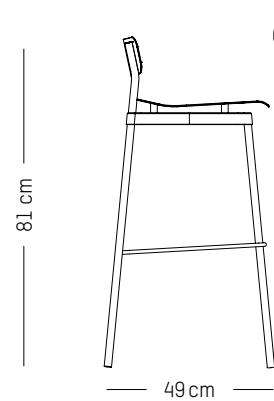

High stool

-

L: 51cm | 20.4 inch

D: 51 cm | 20.1 inch

H: 92 cm | 36.2 inch

H (seat): 75 cm | 29.5 inch

Weight: 4,5 kg | 9.9 lb

PACKAGING :

L: 53 cm | 20.87 inch

W: 53 cm | 20.87 inch

H: 93 cm | 36.6 inch

Weight: 6,5 kg | 14.3 lb

High stool

-

L: 49cm | 19.3 inch

D: 49 cm | 19.3 inch

H: 81 cm | 31.9 inch

H (seat): 65 cm | 25.6 inch

Weight: 4,1 kg | 9.1 lb

PACKAGING :

L: 53 cm | 20.9 inch

W: 53 cm | 20.9 inch

H: 83 cm | 32.7 inch

Weight : 4.1 kg | 9.1 lb