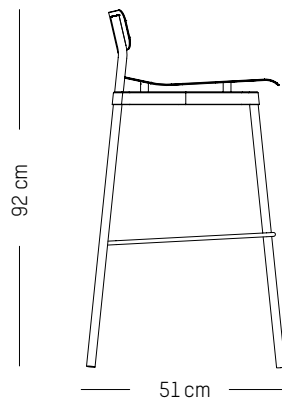

High stool

-

L: 51cm | 20.4 inch

D: 51 cm | 20.1 inch

H: 92 cm | 36.2 inch

H (seat): 75 cm | 29.5 inch

Weight: 4,5 kg | 9.9 lb

PACKAGING :

L: 53 cm | 20.87 inch

W: 53 cm | 20.87 inch

H: 93 cm | 36.6 inch

Weight: 6,5 kg | 14.3 lb

High stool

-

L: 49cm | 19.3 inch

D: 49 cm | 19.3 inch

H: 81 cm | 31.9 inch

H (seat): 65 cm | 25.6 inch

Weight: 4,1 kg | 9.1 lb

PACKAGING :

L: 53 cm | 20.9 inch

W: 53 cm | 20.9 inch

H: 83 cm | 32.7 inch

Weight : 4.1 kg | 9.1 lb