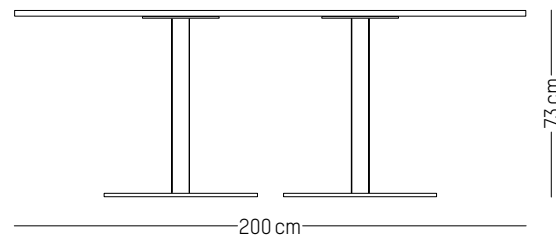

ORIGIN

France and Portugal

Small

-

L: 90 cm | 35.4 inch
W: 90 cm | 35.4 inch
H: 73 cm | 28.7 inch
POIDS: 39 kg | 86 lb

PACKAGING :

L: 100 cm | 39.4 inch
W: 100 cm | 39.4 inch
H: 80 cm | 31.5 inch
Weight: 55 kg | 121 lb