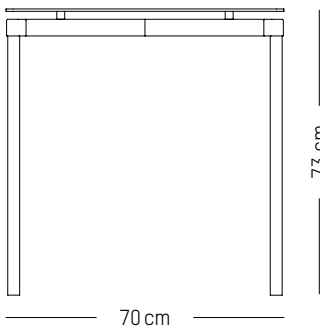

Square table

-

L: 70cm | 28 inch

D: 70 cm | 28 inch

H: 73 cm | 29 inch

Weight: 14,5 kg | 32 lb

PACKAGING :

L: 90 cm | 35.4 inch

W: 72 cm | 28.4 inch

H: 8 cm | 3.2 inch

Weight: 18 kg | 39.7 lb