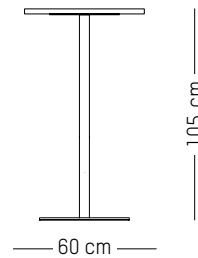

H: 105 cm | 41.34 inch

Weight: 20,6 kg | 45.4 lb

PACKAGING :

L: 110 cm | 43,3 inch

L: 65 cm | 25,6 inch

H: 7 cm | 2.8 inch

Weight: 22 kg | 48.5 lb

Assembly