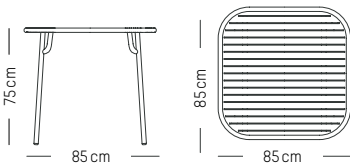

Jade green

Glass green

Yellow

Square table

-

L: 85 cm | 33.5 inch
W: 85 cm | 33.5 inch
H: 75 cm | 29.5 inch
Weight: 12 kg | 26.5 lb

PACKAGING :

packaging tabletop
L: 86 cm | 33.9 inch
W: 86 cm | 33.9 inch
H: 5 cm | 2 inch
Weight: 10 kg | 22 lb