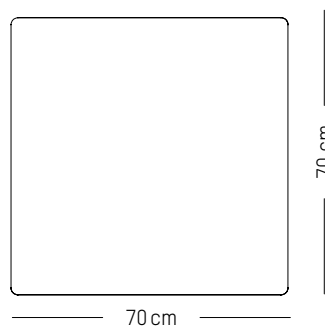

Square table

-

L: 70cm | 28 inch

D: 70 cm | 28 inch

H: 73 cm | 29 inch

Weight: 14,5 kg | 32 lb

PACKAGING :

L: 90 cm | 35.4 inch

W: 72 cm | 28.4 inch

H: 8 cm | 3.2 inch

Weight: 18 kg | 39.7 lb