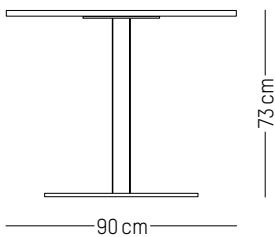

ORIGIN

France and Portugal

Small

-

L: 90 cm | 35.4 inch
W: 90 cm | 35.4 inch
H: 73 cm | 28.7 inch
POIDS: 39 kg | 86 lb

PACKAGING :

L: 100 cm | 39.4 inch
W: 100 cm | 39.4 inch
H: 80 cm | 31.5 inch
Weight: 55 kg | 121 lb