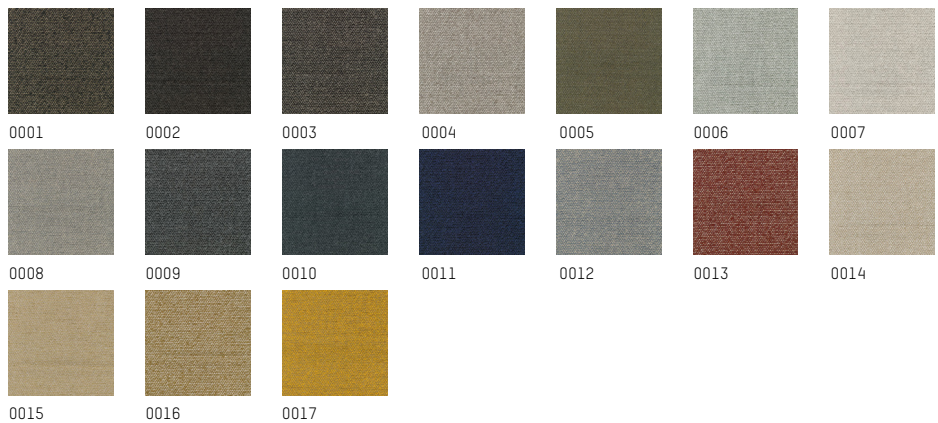

5C. KVADRAT - SAPHIRE

MATERIAL: 43% viscose 17% polyacrylic
15% new wool 9% cotton 8% polyester
8% linen
Width : 140cm - 55in
Weight : 1010g/ml - 35,630z/Lin.yd

DURABILITY: 44.000 Martindale
ENVIRONMENT: Greenguard Gold, HPD EPD
FIRE STANDARDS: : BS 5852 source 0 / 1 EN 1021-1 / 2 With flame retardant treatment: BS 5852 source 5