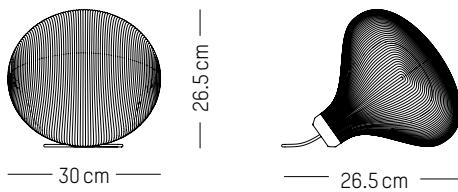

Ø: 30 cm | 11.8 inch
W: 26,5 cm | 10.4 inch
H: 26,5 cm | 10.4 inch
Cable length : 180 cm | 70.8 inch
Weight: 2 kg | 4.4 lb

PACKAGING :

W: 37 cm | 14.6 inch
H: 37,5 cm | 14.8 inch
Weight: 2,7 kg | 6 lb

VERTIGO