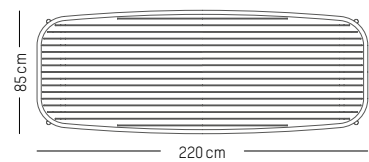

Rectangular table large

W: 85 cm | 33.5 inch
L: 220 cm | 86.6 inch
H: 75 cm | 29.5 inch
Weight: 27 kg | 59.5 lb

PACKAGING :

packaging table top
L: 222 cm | 87.4 inch
W: 88 cm | 34.6 inch
H: 5 cm | 2 inch
Weight: 27 kg | 59.5 lb

packaging legs (x2)
L: 19 cm | 7.5 inch
W: 19 cm | 7.5 inch
H: 80 cm | 31.5 inch
Weight: 4 kg | 8.9 lb

Assembly