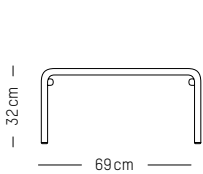

Coffee table

W: 60 cm | 23.6 inch
L: 69 cm | 27.2 inch
H: 32 cm | 12.6 inch
Weight: 4 kg | 8.8 lb

PACKAGING :

L: 72 cm | 28.3 inch
W: 72 cm | 28.3 inch
H: 35 cm | 13.8 inch
Weight : 5 kg | 11 lb

Long coffee table

W: 127 cm | 50 inch
L: 51 cm | 20 inch
H: 41 cm | 16.1 inch
Weight: 5 kg | 11 lb

PACKAGING :

L: 130 cm | 51.2 inch
W: 58 cm | 22.8 inch
H: 45 cm | 17.7 inch
Weight: 6 kg | 13.6 lb