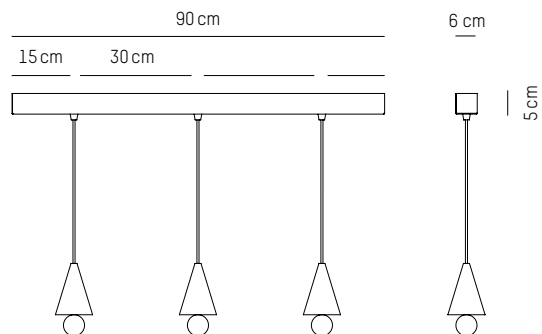

Linear canopy

5 PCS XS CHERRY PENDANT

L: 90 cm | 35 inch

W: 6 cm | 2.4 inch

H: 5 cm | 1.9 inch

Weight: 3,9 kg | 8.6 lb

PACKAGING :

Type: Carton box

L: 91 cm | 35.6 inch

W: 17 cm | 6.6 inch

H: 27 cm | 10.6 inch

Linear canopy

3 PCS S CHERRY PENDANT

L: 90 cm | 35 inch

W: 6 cm | 2.4 inch

H: 5 cm | 1.9 inch

Weight: 3,4 kg | 7.5 lb

PACKAGING :

Type: Carton box

L: 91 cm | 35.6 inch

W: 17 cm | 6.6 inch

H: 27 cm | 10.6 inch