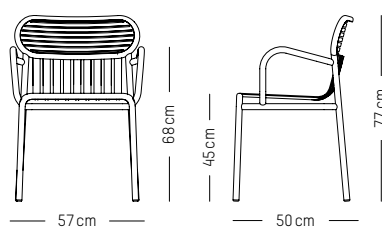

Chair

L: 52 cm | 20.5 inch
W: 50 cm | 19.7 inch
H: 77 cm | 30.3 inch
H1: 45 cm | 17.7 inch
Weight: 3 kg | 6.6 lb

PACKAGING (X2):

L: 60 cm | 23.6 inch
W: 53 cm | 20.9 inch
H: 98 cm | 38.6 inch
Weight: 8 kg | 17.7 lb