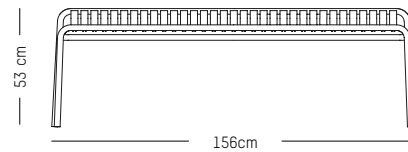

Bench

-

L: 121 cm | 47.7 inch
W: 49 cm | 19.3 inch
H: 77 cm | 30.3 inch (back)
H: 40 cm | 15.7 inch (seat)
Weight: 11 kg | 24.2 lb

PACKAGING :

L: 130 cm | 51.2 inch
W: 55 cm | 21.6 inch
H: 83 cm | 32.7 inch
Weight: 14 kg | 30.9 lb

Stackable

Bench without back

-

L: 156 cm | 61.4 inch
W: 50 cm | 19.7 inch
H: 45 cm | 15.8 inch (seat)
Weight: 8 kg | 17.6 lb

PACKAGING :

L: 160 cm | 63 inch
W: 55 cm | 21.6 inch
H: 83 cm | 32.7 inch
Weight: 11 kg | 24.3 lb

Stackable