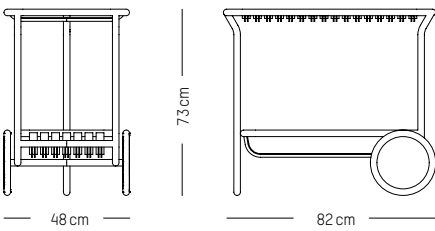

PACKAGING :

L: 53 cm | 20.9 inch
W: 58 cm | 22.8 inch
H: 110 cm | 43.3 inch
Weight: 8 kg | 17.7 lb

WEEK - END

STUDIO BRICHET ZIEGLER

2019

Trolley

MATERIALS

Aluminium, matte grained Anti UV powder coating for outdoor use