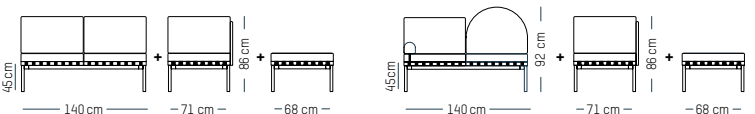

EXAMPLES OF MODULAR ASSEMBLY : GRID modules allow to create multiple configurations to equip entire lounge spaces.

(right or left)

(right or left)