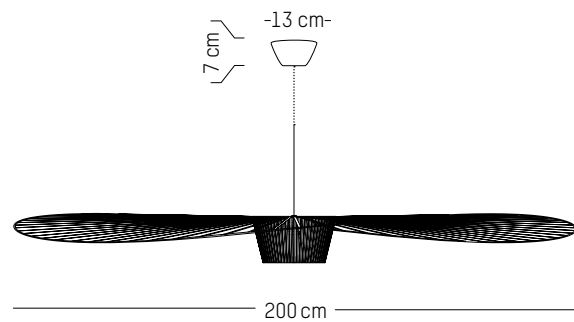

Large

-

Ø: 200 cm | 79 inch

Weight: 0,5 kg | 1 lb

Cable length: 250 cm | 99 inch or

on demand: 1000 cm | 394 inch

PACKAGING :

Type: Carton box

L: 72,5 cm | 28.5 inch

W: 72,5 cm | 28.5 inch

H: 21 cm | 8 inch

Weight: 2,28 | 5 lb