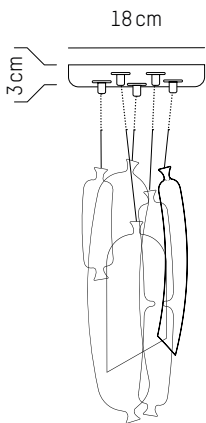

Set of 5

-

Ø: 18 cm | 7.1 inch
H: 38 cm | 15 inch
Cable length : 175 cm | 69 inch
Weight: 1,2 kg | 2.7 lb

PACKAGING :

L: 50 cm | 19.7 inch
W: 45 cm | 17.7 inch
H: 12 cm | 4.7 inch
Weight: 1,9 kg | 4.2 lb