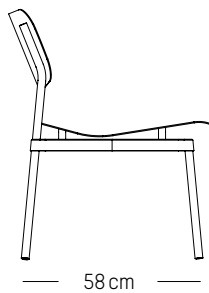

40 cm

Lounge armchair

-

L: 61cm | 24 inch
D: 58 cm | 23 inch
H: 71 cm | 28 inch
H (seat): 40 cm | 16 inch
Weight: 7,9 kg | 17.4 lb

PACKAGING :

L: 64 cm | 25.2 inch
W: 59 cm | 23.2 inch
H: 71 cm | 28 inch
Weight: 11 kg | 24.3 lb