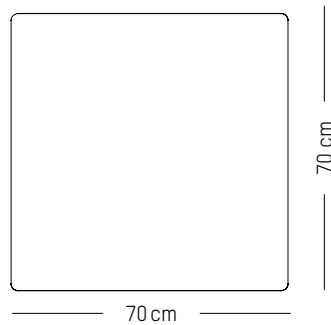

Coffee table

-

L: 70cm | 28 inch

W: 70 cm | 28 inch

H: 35 cm | 13.8 inch

Weight: 12 kg | 26.5 lb

PACKAGING :

L: 88 cm | 34.7 inch

W: 77 cm | 30.3 inch

H: 20 cm | 7.9 inch

Weight: 16 kg | 35.3 lb