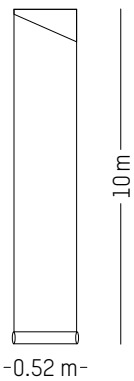

 Light-proof

 Washable

L: 1000 cm | 393.7 inch
W: 52 cm | 20.5 inch
Weight: 1 kg | 2.2 lb

PACKAGING :

Ø: 13,6 cm | 5.3 inch
H: 74 cm | 29.1 inch
Weight: 1.2 kg | 2.6 lb

UTOPIA ASCENDING *

ANA MONTIEL

2017