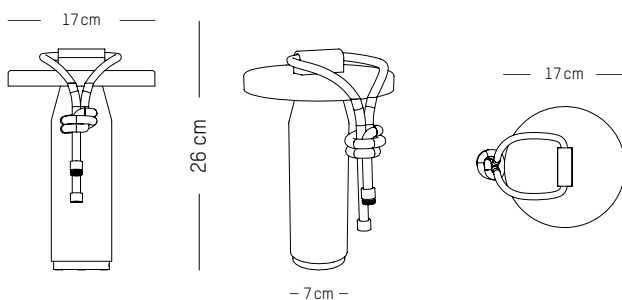

Natural

Sienna

Olive green

Emerald green

Small

Ø TOP: 17 cm | 6.7 inch
Ø BOTTOM: 7 cm | 2.8 inch
H: 26 cm | 10.1 inch
Weight: 1,3 kg | 2.9 lb

PACKAGING (pack cash and carry)

L: 18 cm | 7.1 inch
W: 18 cm | 7.1 inch
H: 29 cm | 11.4 inch
Weight: 2 kg | 4.4 lb