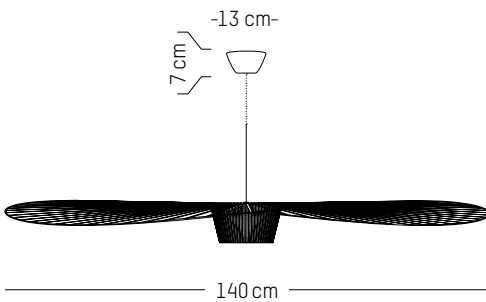

220-240 V 50-60 HZ

Power

110-120 V 60 HZ

Small

-

Ø: 140 cm | 55 inch

Weight: 0,5 kg | 1 lb

Cable length: 250 cm | 99 inch or