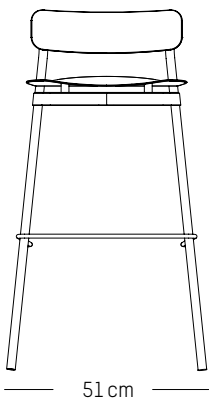

High stool

-

L: 51cm | 20.4 inch

D: 51 cm | 20.1 inch

H: 92 cm | 36.2 inch

H (seat): 75 cm | 29.5 inch

Weight: 4,5 kg | 9.9 lb

PACKAGING :

L: 53 cm | 20.87 inch

W: 53 cm | 20.87 inch

H: 93 cm | 36.6 inch

Weight: 6,5 kg | 14.3 lb

High stool

-

L: 49cm | 19.3 inch

D: 49 cm | 19.3 inch

H: 81 cm | 31.9 inch

H (seat): 65 cm | 25.6 inch

Weight: 4,1 kg | 9.1 lb

PACKAGING :

L: 53 cm | 20.9 inch

W: 53 cm | 20.9 inch

H: 83 cm | 32.7 inch

Weight : 4.1 kg | 9.1 lb