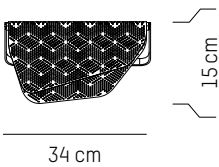

L: 34 cm | 13.4 inch

D: 20 cm | 7.9 inch

H: 15 cm | 5.9 inch

Weight: 1 kg | 2.2 lb

PACKAGING :

Type: Carton box

L: 42 cm | 16.5 inch

W: 32 cm | 12.6 inch

H: 24 cm | 9.5 inch

Weight: 2,1 kg | 4.6 lb

* While stocks last