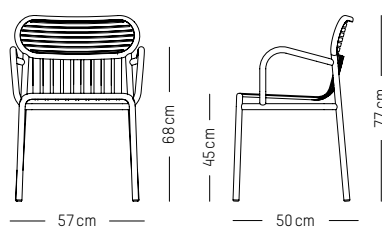

Jade green

Glass green

Yellow

Chair

L: 52 cm | 20.5 inch
 W: 50 cm | 19.7 inch
 H: 77 cm | 30.3 inch
 H1: 45 cm | 17.7 inch
 Weight: 3 kg | 6.6 lb

PACKAGING (X2):

L: 60 cm | 23.6 inch
 W: 53 cm | 20.9 inch
 H: 98 cm | 38.6 inch
 Weight: 8 kg | 17.7 lb