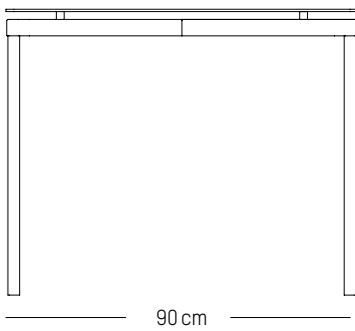

Rectangular table

-

L: 180cm | 70.9 inch

W: 90 cm | 35.4 inch

H: 73 cm | 29 inch

Weight: 37,5 kg | 82.7 lb

PACKAGING :

L: 200 cm | 78.7 inch

W: 92 cm | 36.2 inch

H: 8 cm | 3.2 inch

Weight: 44 kg | 97 lb