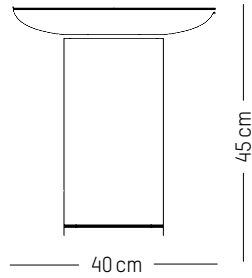

Small

-

D: 40 cm | 15.7 inch
H: 45 cm | 17.5 lb
Weight: 8 kg | 17.6 lb

PACKAGING :

Type: Carton box
L: 52 cm | 20.5 inch
W: 52 cm | 20.5 inch
H: 50 cm | 19.7 inch
Weight: 10 kg | 22 lb