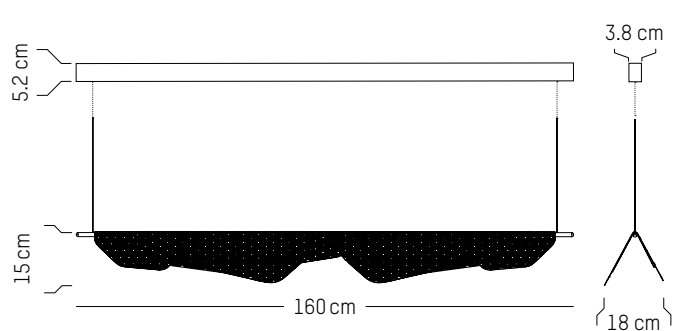

Power

220-240 V 50-60HZ

Power

220-240 V 50-60 HZ

Small

-

L: 100,5 cm | 39.6 inch
W: 18 cm | 7.1 inch
H: 15 cm | 5.9 inch
Cable length: 200 cm | 79 inch
Weight: 4 kg | 8.8 lb

PACKAGING :

L: 109 cm | 42.9 inch
W: 25 cm | 9.9 inch
H: 30 cm | 11.8 inch
Weight: 4,7 kg | 10.4 lb

* While stocks last

Large

-

L: 160 cm | 63 inch
W: 18 cm | 7.1 inch
H: 15 cm | 5.9 inch
Cable length: 200 cm | 79 inch
Weight: 6 kg | 13.2 lb