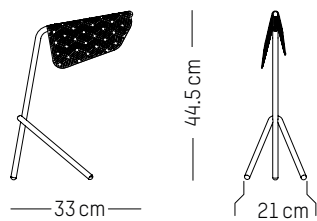

220-240 V 50-60HZ

Power

220-240 V 50-60 HZ

Power

110-120 V 60 HZ

Table lamp

L: 33 cm | 13 inch

W: 21 cm | 8.3 inch

Weight: 2,7 kg | 6 lb

Floor lamp

-

L: 54 cm | 21.3 inch

W : 34 cm | 13.4 inch

H : 120 cm | 47.3 inch

Cable length : 200 cm | 79 inch

Weight: 2 kg | 4.4 lb