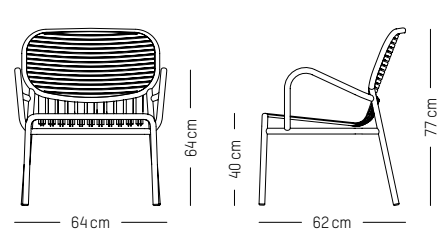

Jade green

Glass green

Yellow

Chair

L: 52 cm | 20.5 inch
 W: 50 cm | 19.7 inch
 H: 77 cm | 30.3 inch
 H1: 45 cm | 17.7 inch
 Weight: 3 kg | 6.6 lb

PACKAGING (X2):

L: 60 cm | 23.6 inch
 W: 53 cm | 20.9 inch
 H: 98 cm | 38.6 inch
 Weight: 8 kg | 17.7 lb