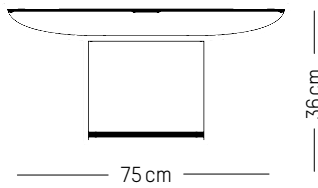

Large

-

D: 75 cm | 29.5 inch
H: 36 cm | 14.2 inch
Weight: 19 kg | 41.9 lb

PACKAGING :

Type: Carton box
L: 86 cm | 33.9 inch
W: 86 cm | 33.9 inch
H: 39 cm | 15.3 inch
Weight: 24 kg | 9.5 lb