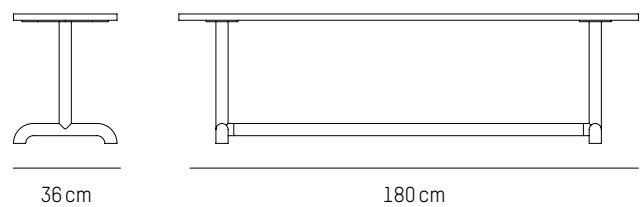

Bench 180 cm

-

L: 180 cm | 71 inch
W: 36 cm | 14.2 inch
H: 45 cm | 17.7 inch
Weight: 21 kg | 46.3 lb

PACKAGING :

- Carton box 1
L: 182 cm | 71.7 inch
W: 38 cm | 15 inch
H: 11 cm | 4.3 inch
Weight: 13 cm | 28.7 inch

- Carton box 2
L: 182 cm | 71.7 inch
W: 38 cm | 15 inch
H: 3 cm | 1.2 inch
Weight: 11 kg | 24.3 lb

Assembly