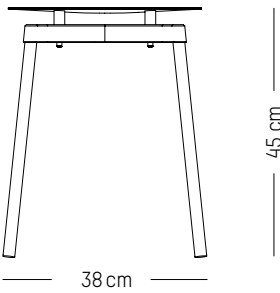

W: 52 cm | 20.5 inch

H: 11 cm | 4.3 inch

Weight: 3 kg | 6.6 lb

Large

-

Ø: 60 cm | 26.6 inch

D: 5 cm | 2 inch

Weight: 7 kg | 15.4 lb

Compliant with EN 581-1 ; EN581-2 for Contract use

71 cm

40 cm

Lounge armchair

-

L: 61cm | 24 inch

D: 58 cm | 23 inch

H: 71 cm | 28 inch

H (seat): 40 cm | 16 inch

Weight: 5,9 kg | 13 lb

PACKAGING :

L: 64 cm | 25.2 inch

W: 59 cm | 23.2 inch

H: 71 cm | 28 inch

Weight: 8 kg | 17.6 lb

FROMME

Compliant with EN 581-1 ; EN581-2 for Contract use

Stool

-

L: 38cm | 15 inch

D: 38 cm | 15 inch

H: 45 cm | 18 inch

Weight: 2,6 kg | 5.7 lb

PACKAGING (X2):