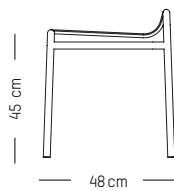

Stool

-

L: 53,3 cm | 21 inch
W: 58 cm | 22.8 inch
H: 53 cm | 20.9 inch
H (seat): 45 cm | 18 inch
Weight: 3 kg | 6.6 lb

PACKAGING :

L: 57 cm | 22.4 inch
W: 61 cm | 24 inch
H: 56 cm | 22 inch
Weight: 5 kg | 11 lb