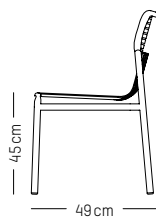

Bench

-

L: 121 cm | 47.7 inch
W: 49 cm | 19.3 inch
H: 77 cm | 30.3 inch (back)
H: 40 cm | 15.7 inch (seat)
Weight: 11 kg | 24.2 lb

PACKAGING :

L: 130 cm | 51.2 inch
W: 55 cm | 21.6 inch
H: 83 cm | 32.7 inch
Weight: 14 kg | 30.9 lb

Stackable

Bench without back

-

L: 156 cm | 61.4 inch
W: 50 cm | 19.7 inch
H: 45 cm | 15.8 inch (seat)
Weight: 8 kg | 17.6 lb

PACKAGING :

L: 160 cm | 63 inch
W: 55 cm | 21.6 inch
H: 83 cm | 32.7 inch
Weight: 11 kg | 24.3 lb

Stackable