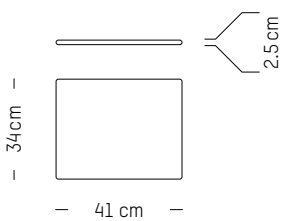

Suitable for outdoor use

Seat cushion

-

L: 41 cm | 16.1 inch
W: 34 cm | 13.4 inch
H: 2,5 cm | 1 inch
Weight: 0,5 kg | 1.1 lb

PACKAGING :

L: 45 cm | 17.7 inch
W: 45 cm | 17.7 inch
H: 5 cm | 2 inch
Weight: 1 kg | 2.2 lb