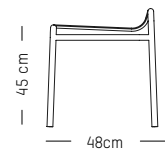

Bench

-

L: 121 cm | 47.7 inch
W: 49 cm | 19.3 inch
H: 77 cm | 30.3 inch (back)
H: 40 cm | 15.7 inch (seat)
Weight: 11 kg | 24.2 lb

PACKAGING :

L: 130 cm | 51.2 inch
W: 55 cm | 21.6 inch
H: 83 cm | 32.7 inch
Weight: 14 kg | 30.9 lb

Stackable

Bench without back

-

L: 156 cm | 61.4 inch
W: 50 cm | 19.7 inch
H: 45 cm | 15.8 inch (seat)
Weight: 8 kg | 17.6 lb

PACKAGING :

L: 160 cm | 63 inch
W: 55 cm | 21.6 inch
H: 83 cm | 32.7 inch
Weight: 11 kg | 24.3 lb

Stackable