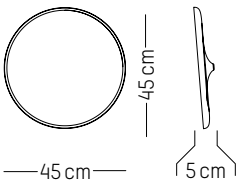

Small

-

Ø: 45 cm | 17.7 inch

D: 5 cm | 2 inch

Weight: 3.5 kg | 7.7 lb

PACKAGING :

Type: Carton box

L: 52 cm | 20.5 inch

W: 52 cm | 20.5 inch

H: 11 cm | 4.3 inch

Weight: 3 kg | 6.6 lb

Large

-

Ø: 60 cm | 26.6 inch

D: 5 cm | 2 inch

Weight: 7 kg | 15.4 lb

PACKAGING :

Type: Carton box

L: 68 cm | 26.7 inch

W: 68 cm | 26.7 inch

H: 11 cm | 4.3 inch

Weight: 8,8 kg | 19.4 lb

Extra large

-

Ø: 110 cm | 43.3 inch

D: 5,5 cm | 2.2 inch

Weight: 23 kg | 50.7 lb

PACKAGING :

Type: Carton box

L: 118 cm | 46.5 inch

W: 118 cm | 46.5 inch

H: 9,5 cm | 3.7 inch

Weight: 28 kg | 11 lb