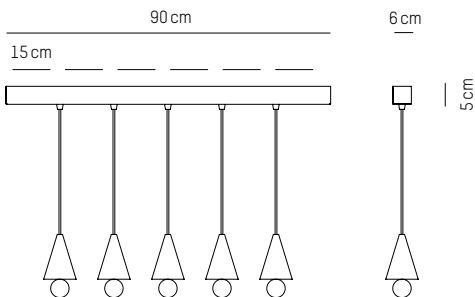

220-240V, 50-60Hz

Power

220-240V, 50-60Hz

Linear canopy

5 PCS XS CHERRY PENDANT

L: 90 cm | 35 inch

W: 6 cm | 2.4 inch

H: 5 cm | 1.9 inch