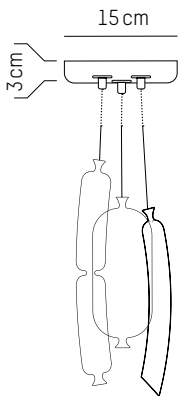

Set of 3 #1

Ø: 15 cm | 5.9 inch
H: 33 cm | 13 inch
Cable length: 175 cm | 69 inch
Weight: 1 kg | 2.2 lb

PACKAGING :

L: 49 cm | 19.3 inch
W: 32 cm | 12.6 inch
H: 12 cm | 4.7 inch
Weight: 1,9 kg | 4.2 lb