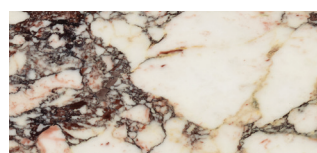

PRODUCT OPTIONS

TABLETOP

NATURAL OAK

DARK STAINED OAK

WALNUT

KUNIS BRECCIA STONE

CALACATTA VIOLA MARBLE

BASE

NATURAL OAK

DARK STAINED OAK

WALNUT

KUNIS BRECCIA STONE

CALACATTA VIOLA MARBLE

Androgyne Lounge Table

BY DANIELLE SIGGERUD

TECHNICAL SPECIFICATIONS

PRODUCTION PROCESS

CNC-cut and hand-polished stone or CNC-cut MDF with oak or walnut veneer. CNC-cut steel fitting with powder coated finish.

COLOUR

Tabletop
Natural oak
Dark stained oak
Walnut
Kunis Breccia stone
Calacatta Viola marble

Base
Natural oak
Dark stained oak
Walnut
Kunis Breccia stone
Calacatta Viola marble

MATERIALS

Kunis Breccia stone or Calacatta Viola marble, MDF, oak or walnut veneer, powder coated steel, PA plastic glides