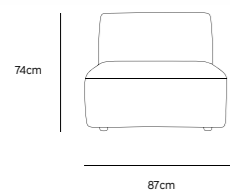

**/NEW**

**JAX COUCH ELEMENT ROUND | TED, STONE**  
**MZM4954**

Product length/depth: 150cm  
Product width: 95cm  
Product height: 74cm  
Seat height: 43cm

**/NEW**

**JAX COUCH ELEMENT ANGLE | TED, STONE**  
**MZM4952**

Product length/depth: 95cm  
Product width: 95cm  
Product height: 74cm  
Seat height: 43cm

**/NEW**

**JAX COUCH ELEMENT LEFT | TED, STONE**  
**MZM4949**

Product length/depth: 95cm  
Product width: 95cm  
Product height: 74cm  
Seat height: 43cm

**/NEW**

**JAX COUCH ELEMENT RIGHT | TED, STONE**  
**MZM4950**

Product length/depth: 95cm  
Product width: 95cm  
Product height: 74cm  
Seat height: 43cm

**/NEW**

**JAX COUCH ELEMENT MIDDLE | TED, STONE**  
**MZM4951**

Product length/depth: 95cm  
Product width: 87cm  
Product height: 74cm  
Seat height: 43cm

**/NEW**

**JAX COUCH ELEMENT HOCKER | TED, STONE**  
**MZM4953**

Product length/depth: 95cm  
Product width: 95cm  
Product height: 43cm