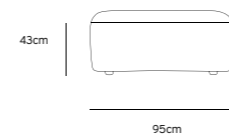

Product length/depth: 95cm  
Product width: 95cm  
Product height: 74cm  
Seat height: 43cm

**/NEW**

**JAX COUCH ELEMENT LEFT | TED, STONE**  
**MZM4949**

Product length/depth: 95cm  
Product width: 95cm  
Product height: 74cm  
Seat height: 43cm

**/NEW**

**JAX COUCH ELEMENT RIGHT | TED, STONE**  
**MZM4950**

Product length/depth: 95cm  
Product width: 95cm  
Product height: 74cm  
Seat height: 43cm

**/NEW**

**JAX COUCH ELEMENT MIDDLE | TED, STONE**  
**MZM4951**

Product length/depth: 95cm  
Product width: 87cm  
Product height: 74cm  
Seat height: 43cm

**/NEW**

**JAX COUCH ELEMENT HOCKER | TED, STONE**  
**MZM4953**

Product length/depth: 95cm  
Product width: 95cm  
Product height: 43cm