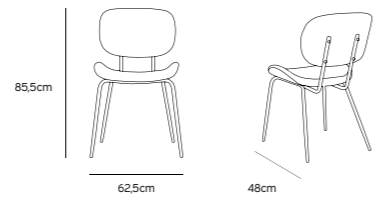

**DINING CHAIR VELVET SAND  
MSK3703**

Product length/depth: 48cm  
 Product width: 62,5cm  
 Product height: 85,5cm  
 Seat height: 44cm  
 Seat depth: 44,5cm

**DINING CHAIR RIB BLACK  
MSK3705**

Product length/depth: 48cm  
 Product width: 62,5cm  
 Product height: 85,5cm  
 Seat height: 44cm  
 Seat depth: 44,5cm