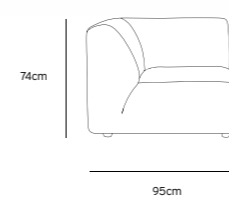

**/NEW**

**JAX COUCH ELEMENT ROUND | TED, STONE**  
**MZM4954**

Product length/depth: 150cm  
Product width: 95cm  
Product height: 74cm  
Seat height: 43cm

**/NEW**

**JAX COUCH ELEMENT ANGLE | TED, STONE**  
**MZM4952**

Product length/depth: 95cm  
Product width: 95cm  
Product height: 74cm  
Seat height: 43cm

**/NEW**

**JAX COUCH ELEMENT LEFT | TED, STONE**  
**MZM4949**

Product length/depth: 95cm  
Product width: 95cm  
Product height: 74cm  
Seat height: 43cm

**/NEW**

**JAX COUCH ELEMENT RIGHT | TED, STONE**  
**MZM4950**

Product length/depth: 95cm  
Product width: 95cm  
Product height: 74cm  
Seat height: 43cm

**/NEW**

**JAX COUCH ELEMENT MIDDLE | TED, STONE**  
**MZM4951**