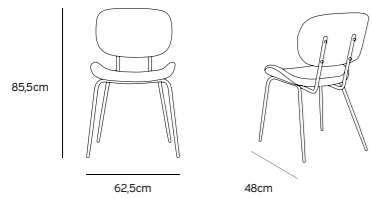

**DINING CHAIR VELVET SAND  
MSK3703**

Product length/depth: 48cm  
 Product width: 62,5cm  
 Product height: 85,5cm  
 Seat height: 44cm  
 Seat depth: 44,5cm

**DINING CHAIR RIB BLACK  
MSK3705**

Product length/depth: 48cm  
 Product width: 62,5cm  
 Product height: 85,5cm  
 Seat height: 44cm  
 Seat depth: 44,5cm