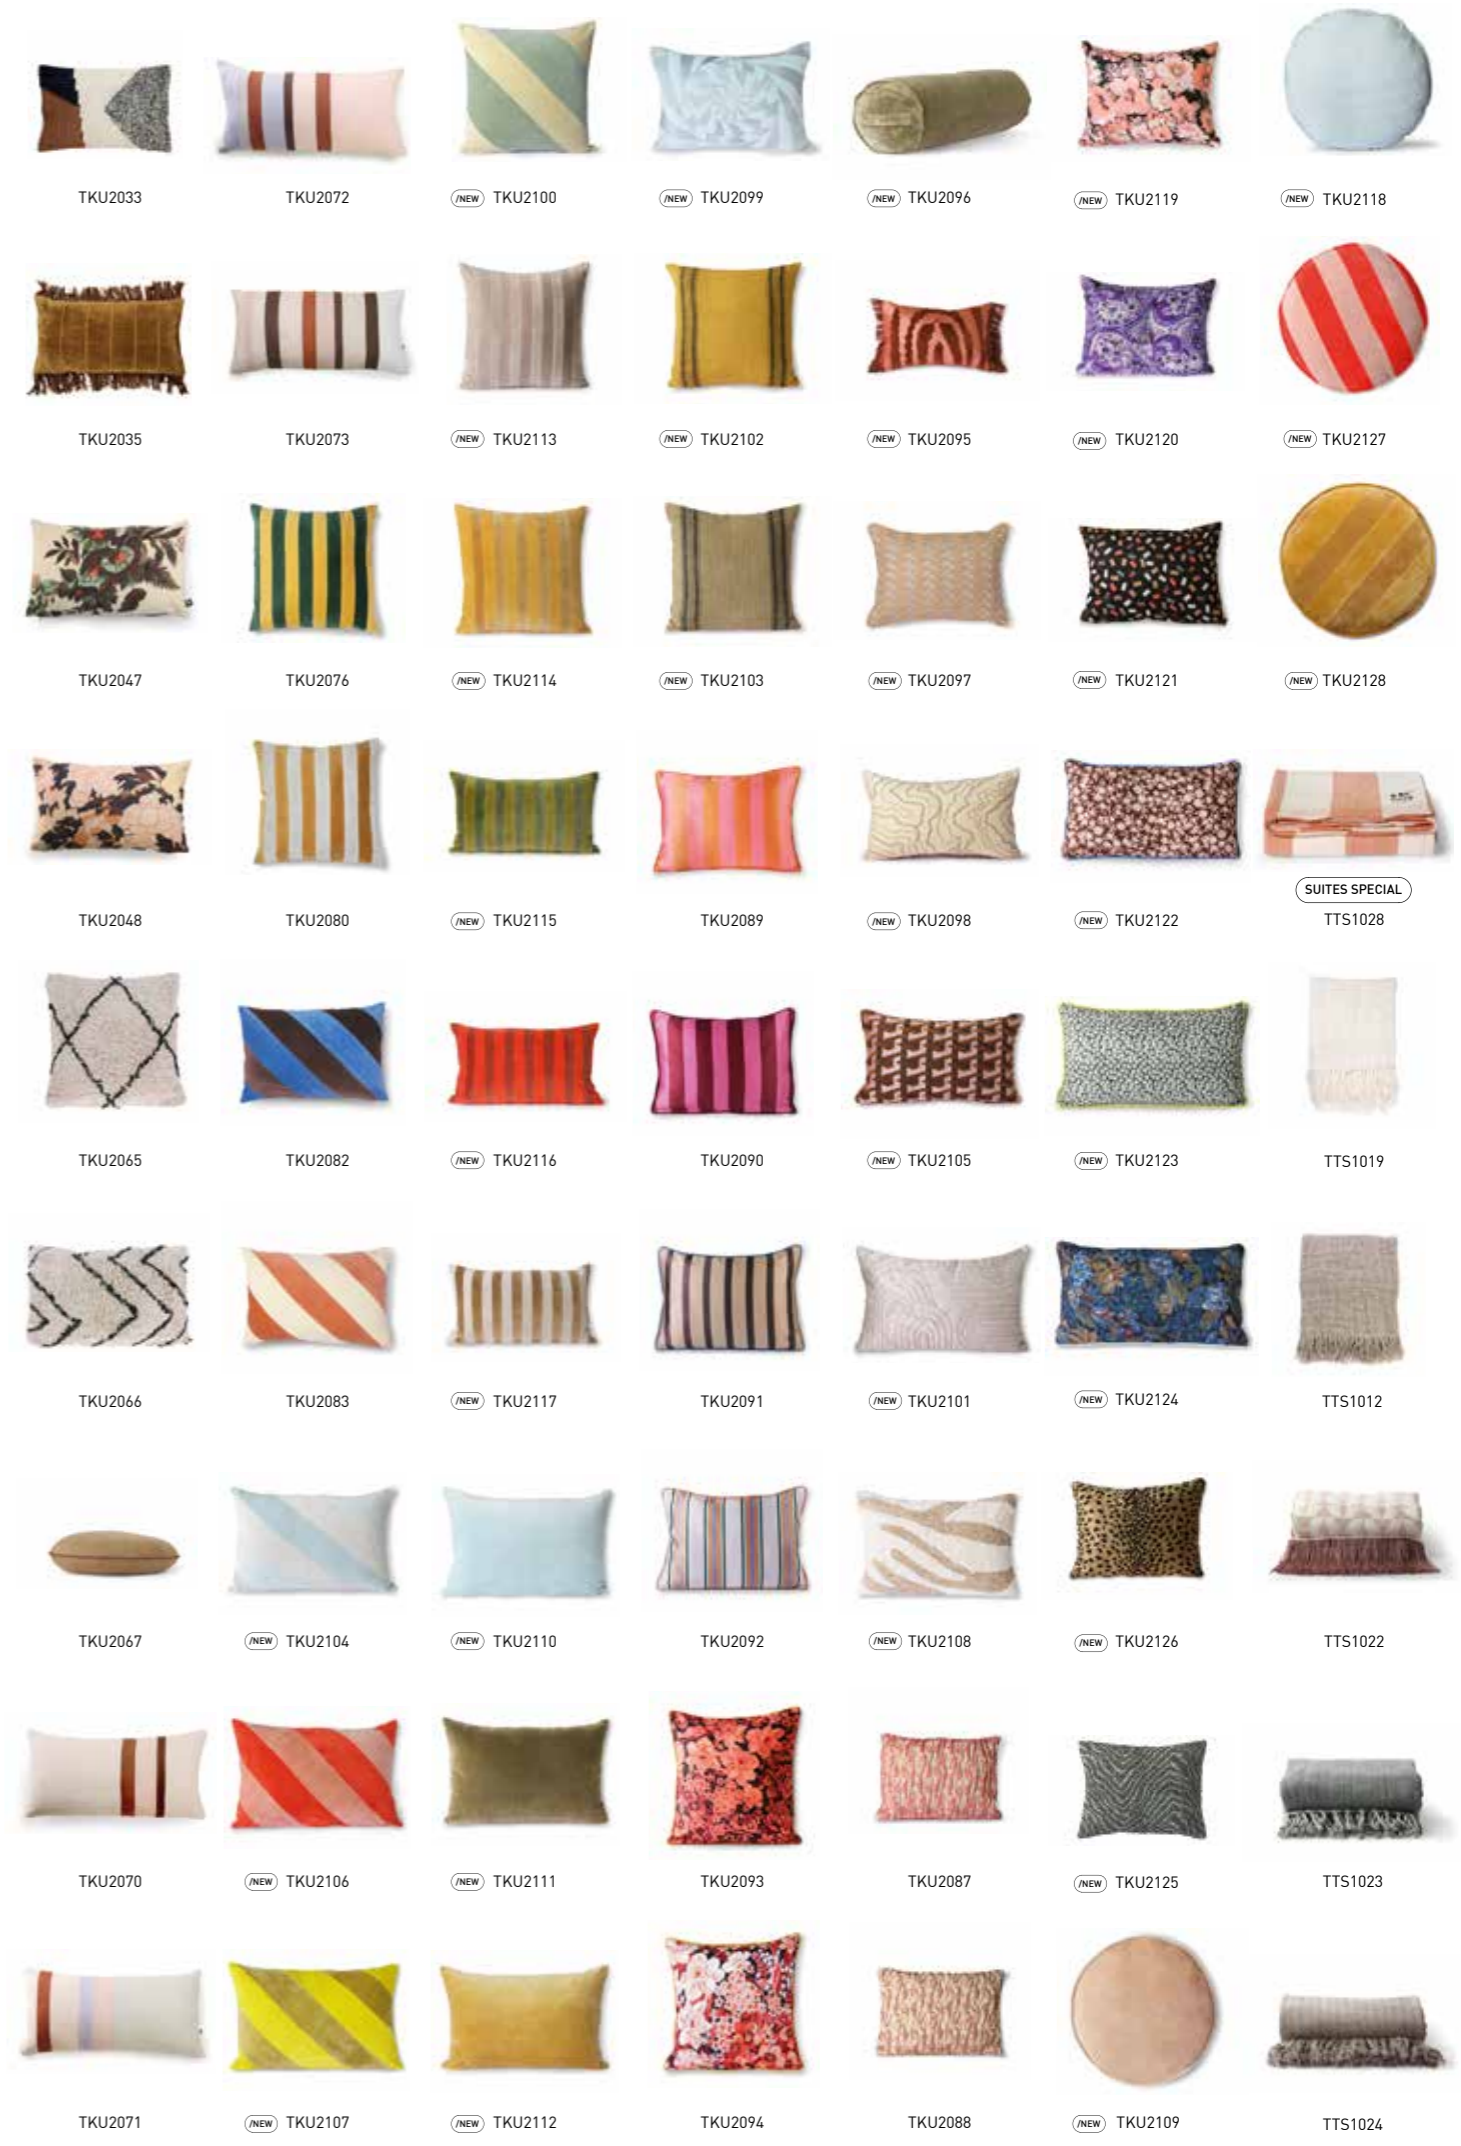

COLOURED COCKTAIL GLASS
SET OF 4
AGL4455
8,5x8,5x10cm

CERAMIC CUTTING PLATE NUDE
ABR2220
15x38,5x1cm

TRADITIONAL LANTERN L CREAM
VOL5026
42x42x52/92cm

TRADITIONAL LANTERN XL CREAM
VOL5028
45x45x62/92cm

TRADITIONAL LANTERN XL TERRA
VOL5025
60x60x58/92cm