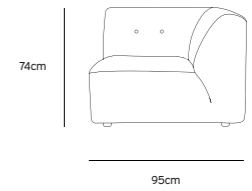

/NEW

**VINT COUCH ELEMENT RIGHT |
CORDUROY VELVET AGED GOLD
MZM4936**

Product length/depth: 95cm
Product width: 97cm
Product height: 74cm
Seat height: 43cm