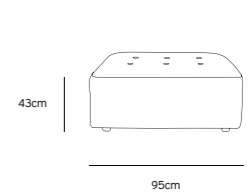

/NEW

**VINT COUCH ELEMENT HOCKER |
CORDUROY VELVET AGED GOLD
MZM4938**

Product length/depth: 93cm
Product width: 97cm
Product height: 43cm