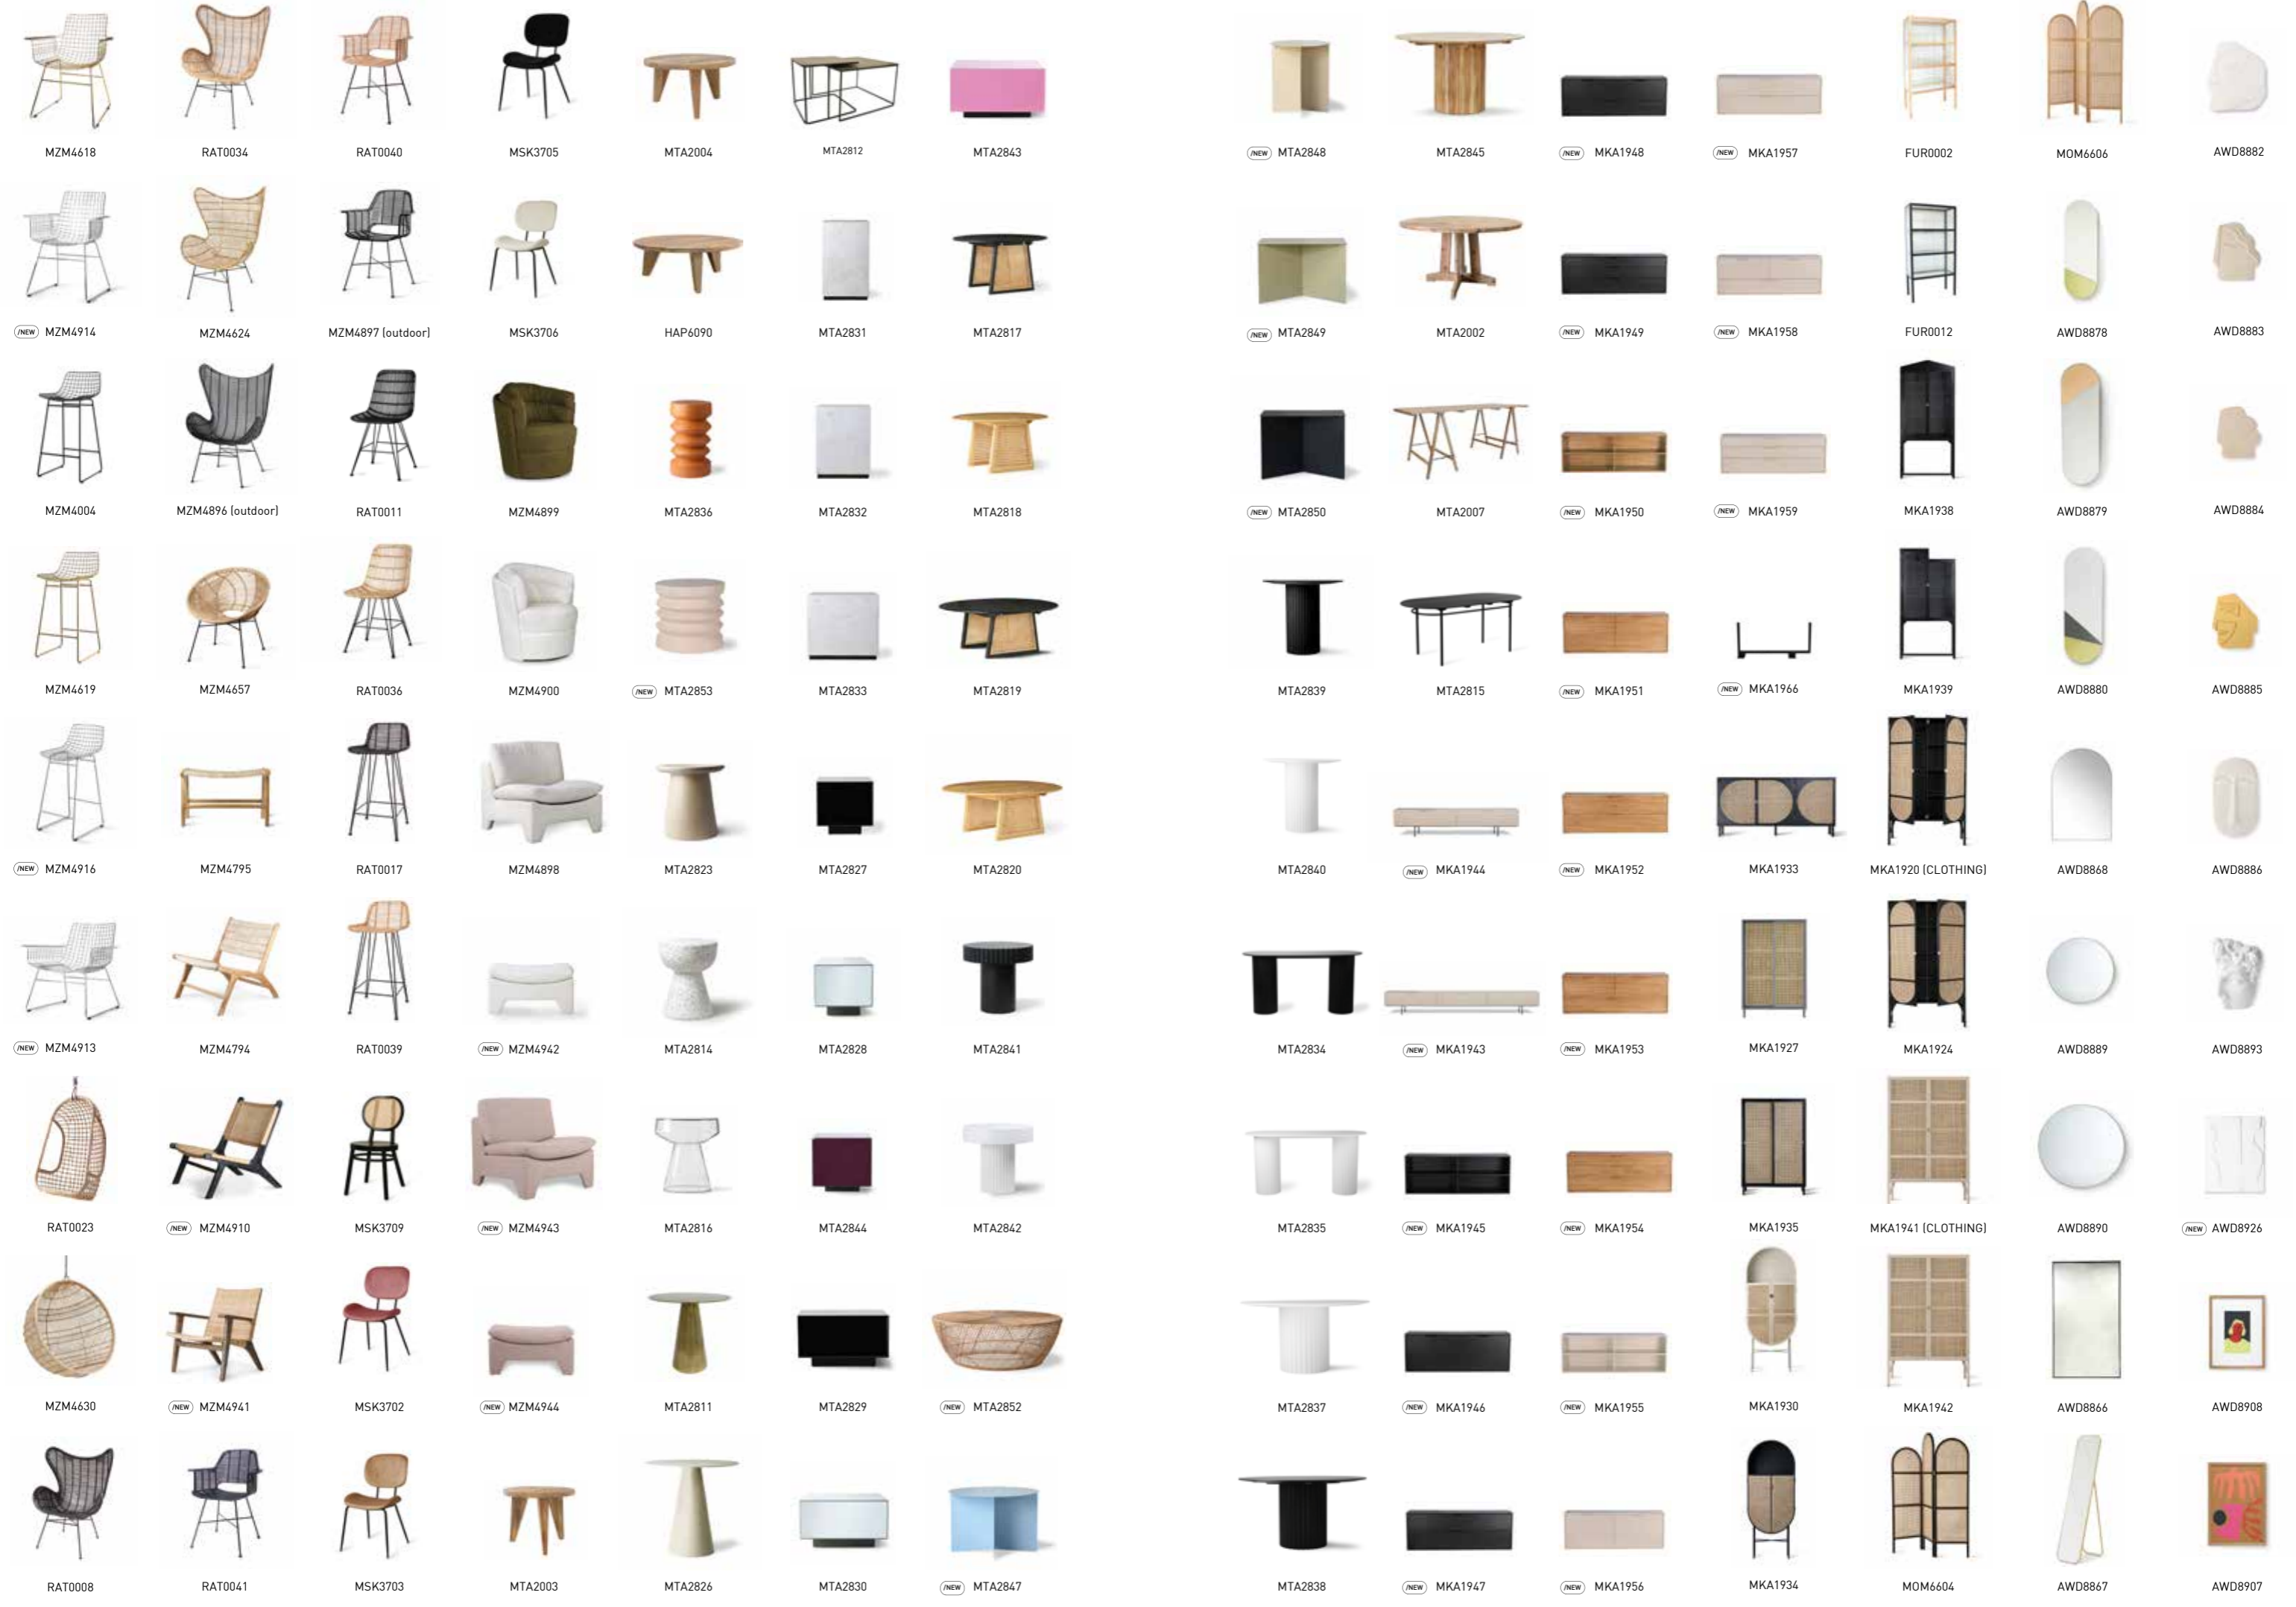

SWIRL WINE GLASS GREEN
AGL4428
 8,5x8,5x13,5cm

SWIRL WINE GLASS NUDE
AGL4429
 8,5x8,5x13,5cm

COLOURED COCKTAIL GLASS
SET OF 4
AGL4455
 8,5x8,5x10cm

CERAMIC CUTTING PLATE NUDE
ABR2220
 15x38,5x1cm

TRADITIONAL LANTERN L CREAM
VOL5026
 42x42x52/92cm

TRADITIONAL LANTERN XL CREAM
VOL5028
 45x45x62/92cm

TRADITIONAL LANTERN XL TERRA
VOL5025
 60x60x58/92cm

ACE6856

ACE6785

NEW ACE6933

NEW ACE6927

ACE6050

ACE6768