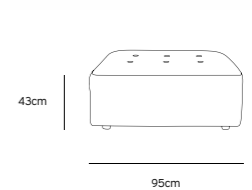

/NEW

**VINT COUCH ELEMENT HOCKER |
CORDUROY VELVET AGED GOLD
MZM4938**

Product length/depth: 93cm
Product width: 97cm
Product height: 43cm