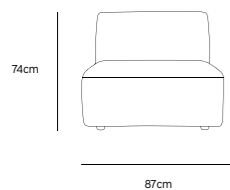

/NEW
JAX COUCH ELEMENT MIDDLE | ROYAL VELVET, BLUE
MZM4965

Product length/depth: 95cm
Product width: 87cm
Product height: 74cm
Seat height: 43cm