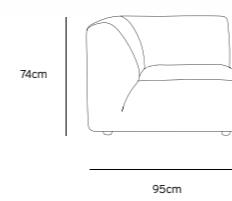

/NEW

JAX COUCH ELEMENT ROUND | TED, STONE
MZM4954

Product length/depth: 150cm
Product width: 95cm
Product height: 74cm
Seat height: 43cm

/NEW

JAX COUCH ELEMENT ANGLE | TED, STONE
MZM4952

Product length/depth: 95cm
Product width: 95cm
Product height: 74cm
Seat height: 43cm

/NEW

JAX COUCH ELEMENT LEFT | TED, STONE
MZM4949

Product length/depth: 95cm
Product width: 95cm
Product height: 74cm
Seat height: 43cm

/NEW

JAX COUCH ELEMENT RIGHT | TED, STONE
MZM4950

Product length/depth: 95cm
Product width: 95cm
Product height: 74cm
Seat height: 43cm

/NEW

JAX COUCH ELEMENT MIDDLE | TED, STONE
MZM4951

Product length/depth: 95cm
Product width: 87cm
Product height: 74cm
Seat height: 43cm

/NEW

JAX COUCH ELEMENT HOCKER | TED, STONE
MZM4953

Product length/depth: 95cm
Product width: 95cm
Product height: 43cm