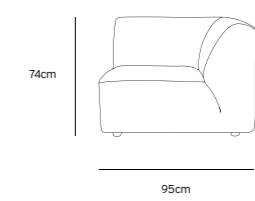

/NEW

JAX COUCH ELEMENT ROUND | TED, STONE
MZM4954

Product length/depth: 150cm
Product width: 95cm
Product height: 74cm
Seat height: 43cm

/NEW

JAX COUCH ELEMENT ANGLE | TED, STONE
MZM4952

Product length/depth: 95cm
Product width: 95cm
Product height: 74cm
Seat height: 43cm

/NEW

JAX COUCH ELEMENT LEFT | TED, STONE
MZM4949

Product length/depth: 95cm
Product width: 95cm
Product height: 74cm
Seat height: 43cm

/NEW

JAX COUCH ELEMENT RIGHT | TED, STONE
MZM4950

Product length/depth: 95cm
Product width: 95cm
Product height: 74cm
Seat height: 43cm

/NEW

JAX COUCH ELEMENT MIDDLE | TED, STONE
MZM4951

Product length/depth: 95cm
Product width: 87cm
Product height: 74cm
Seat height: 43cm

/NEW

JAX COUCH ELEMENT HOCKER | TED, STONE
MZM4953

Product length/depth: 95cm
Product width: 95cm
Product height: 43cm