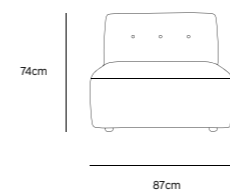

Product length/depth: 95cm
Product width: 97cm
Product height: 74cm
Seat height: 43cm

/NEW

**VINT COUCH ELEMENT RIGHT |
CORDUROY VELVET AGED GOLD
MZM4936**

Product length/depth: 95cm
Product width: 97cm
Product height: 74cm
Seat height: 43cm