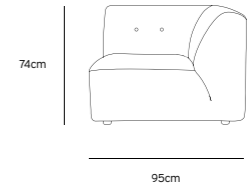

Product length/depth: 95cm
Product width: 97cm
Product height: 74cm
Seat height: 43cm

/NEW

**VINT COUCH ELEMENT RIGHT |
CORDUROY VELVET AGED GOLD
MZM4936**

Product length/depth: 95cm
Product width: 97cm
Product height: 74cm
Seat height: 43cm