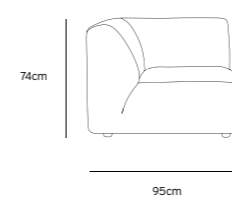

/NEW

JAX COUCH ELEMENT ROUND | TED, STONE
MZM4954

Product length/depth: 150cm
Product width: 95cm
Product height: 74cm
Seat height: 43cm

/NEW

JAX COUCH ELEMENT ANGLE | TED, STONE
MZM4952

Product length/depth: 95cm
Product width: 95cm
Product height: 74cm
Seat height: 43cm

/NEW

JAX COUCH ELEMENT LEFT | TED, STONE
MZM4949

Product length/depth: 95cm
Product width: 95cm
Product height: 74cm
Seat height: 43cm

/NEW

JAX COUCH ELEMENT RIGHT | TED, STONE
MZM4950

Product length/depth: 95cm
Product width: 95cm
Product height: 74cm
Seat height: 43cm

/NEW

JAX COUCH ELEMENT MIDDLE | TED, STONE
MZM4951

Product length/depth: 95cm
Product width: 87cm
Product height: 74cm
Seat height: 43cm

/NEW

JAX COUCH ELEMENT HOCKER | TED, STONE
MZM4953

Product length/depth: 95cm
Product width: 95cm
Product height: 43cm