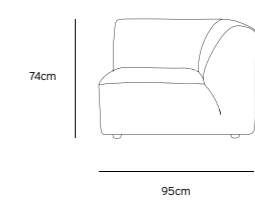

/NEW

JAX COUCH ELEMENT ROUND | TED, STONE
MZM4954

Product length/depth: 150cm
Product width: 95cm
Product height: 74cm
Seat height: 43cm

/NEW

JAX COUCH ELEMENT ANGLE | TED, STONE
MZM4952

Product length/depth: 95cm
Product width: 95cm
Product height: 74cm
Seat height: 43cm

/NEW

JAX COUCH ELEMENT LEFT | TED, STONE
MZM4949

Product length/depth: 95cm
Product width: 95cm
Product height: 74cm
Seat height: 43cm

/NEW

JAX COUCH ELEMENT RIGHT | TED, STONE
MZM4950

Product length/depth: 95cm
Product width: 95cm
Product height: 74cm
Seat height: 43cm

/NEW

JAX COUCH ELEMENT MIDDLE | TED, STONE
MZM4951

Product length/depth: 95cm
Product width: 87cm
Product height: 74cm
Seat height: 43cm

/NEW

JAX COUCH ELEMENT HOCKER | TED, STONE
MZM4953

Product length/depth: 95cm
Product width: 95cm
Product height: 43cm