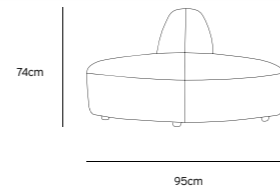

/NEW

JAX COUCH ELEMENT ROUND | TED, STONE
MZM4954

Product length/depth: 150cm
Product width: 95cm
Product height: 74cm
Seat height: 43cm

/NEW

JAX COUCH ELEMENT ANGLE | TED, STONE
MZM4952

Product length/depth: 95cm
Product width: 95cm
Product height: 74cm
Seat height: 43cm

/NEW

JAX COUCH ELEMENT LEFT | TED, STONE
MZM4949

Product length/depth: 95cm
Product width: 95cm
Product height: 74cm
Seat height: 43cm

/NEW

JAX COUCH ELEMENT RIGHT | TED, STONE
MZM4950

Product length/depth: 95cm
Product width: 95cm
Product height: 74cm
Seat height: 43cm