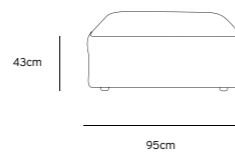

/NEW

JAX COUCH ELEMENT HOCKER | TED, STONE
MZM4953

Product length/depth: 95cm
Product width: 95cm
Product height: 43cm