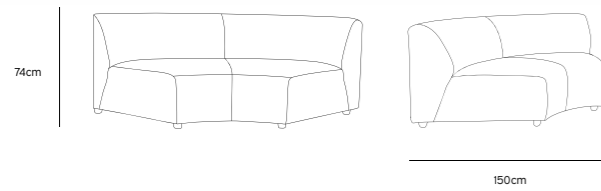

/NEW

JAX COUCH ELEMENT ROUND | TED, STONE
MZM4954

Product length/depth: 150cm
Product width: 95cm
Product height: 74cm
Seat height: 43cm

/NEW

JAX COUCH ELEMENT ANGLE | TED, STONE
MZM4952

Product length/depth: 95cm
Product width: 95cm
Product height: 74cm
Seat height: 43cm