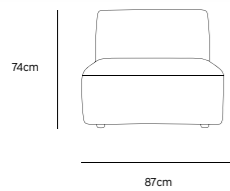

/NEW

JAX COUCH ELEMENT ROUND | TED, STONE
MZM4954

Product length/depth: 150cm
Product width: 95cm
Product height: 74cm
Seat height: 43cm

/NEW

JAX COUCH ELEMENT ANGLE | TED, STONE
MZM4952

Product length/depth: 95cm
Product width: 95cm
Product height: 74cm
Seat height: 43cm

/NEW

JAX COUCH ELEMENT LEFT | TED, STONE
MZM4949

Product length/depth: 95cm
Product width: 95cm
Product height: 74cm
Seat height: 43cm

/NEW

JAX COUCH ELEMENT RIGHT | TED, STONE
MZM4950

Product length/depth: 95cm
Product width: 95cm
Product height: 74cm
Seat height: 43cm

/NEW

JAX COUCH ELEMENT MIDDLE | TED, STONE
MZM4951

Product length/depth: 95cm
Product width: 87cm
Product height: 74cm
Seat height: 43cm

/NEW

JAX COUCH ELEMENT HOCKER | TED, STONE
MZM4953

Product length/depth: 95cm
Product width: 95cm
Product height: 43cm