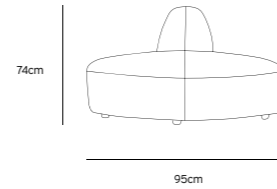

/NEW

JAX COUCH ELEMENT ROUND | TED, STONE
MZM4954

Product length/depth: 150cm
Product width: 95cm
Product height: 74cm
Seat height: 43cm

/NEW

JAX COUCH ELEMENT ANGLE | TED, STONE
MZM4952

Product length/depth: 95cm
Product width: 95cm
Product height: 74cm
Seat height: 43cm

/NEW

JAX COUCH ELEMENT LEFT | TED, STONE
MZM4949

Product length/depth: 95cm
Product width: 95cm
Product height: 74cm
Seat height: 43cm

/NEW

JAX COUCH ELEMENT RIGHT | TED, STONE
MZM4950

Product length/depth: 95cm
Product width: 95cm
Product height: 74cm
Seat height: 43cm