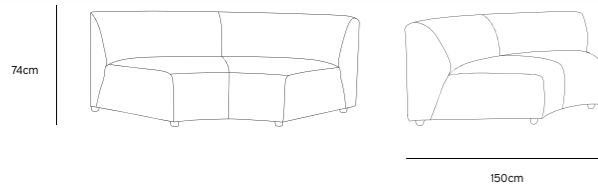

/NEW

JAX COUCH ELEMENT ROUND | TED, STONE
MZM4954

Product length/depth: 150cm
Product width: 95cm
Product height: 74cm
Seat height: 43cm

/NEW

JAX COUCH ELEMENT ANGLE | TED, STONE
MZM4952

Product length/depth: 95cm
Product width: 95cm
Product height: 74cm
Seat height: 43cm