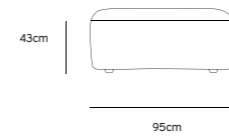

/NEW

JAX COUCH ELEMENT LEFT | TED, STONE
MZM4949

Product length/depth: 95cm
Product width: 95cm
Product height: 74cm
Seat height: 43cm

/NEW

JAX COUCH ELEMENT RIGHT | TED, STONE
MZM4950

Product length/depth: 95cm
Product width: 95cm
Product height: 74cm
Seat height: 43cm

/NEW

JAX COUCH ELEMENT MIDDLE | TED, STONE
MZM4951

Product length/depth: 95cm
Product width: 87cm
Product height: 74cm
Seat height: 43cm

/NEW

JAX COUCH ELEMENT HOCKER | TED, STONE
MZM4953

Product length/depth: 95cm
Product width: 95cm
Product height: 43cm