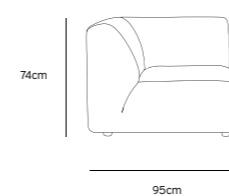

/NEW

/NEW
JAX COUCH ELEMENT ROUND | ROYAL VELVET, BLUE
MZM4968

Product length/depth: 150cm
 Product width: 95cm
 Product height: 74cm
 Seat height: 43cm

/NEW
JAX COUCH ELEMENT ANGLE | ROYAL VELVET, BLUE
MZM4966

Product length/depth: 95cm
 Product width: 95cm
 Product height: 74cm
 Seat height: 43cm

/NEW
JAX COUCH ELEMENT LEFT | ROYAL VELVET, BLUE
MZM4963

Product length/depth: 95cm
 Product width: 95cm
 Product height: 74cm
 Seat height: 43cm