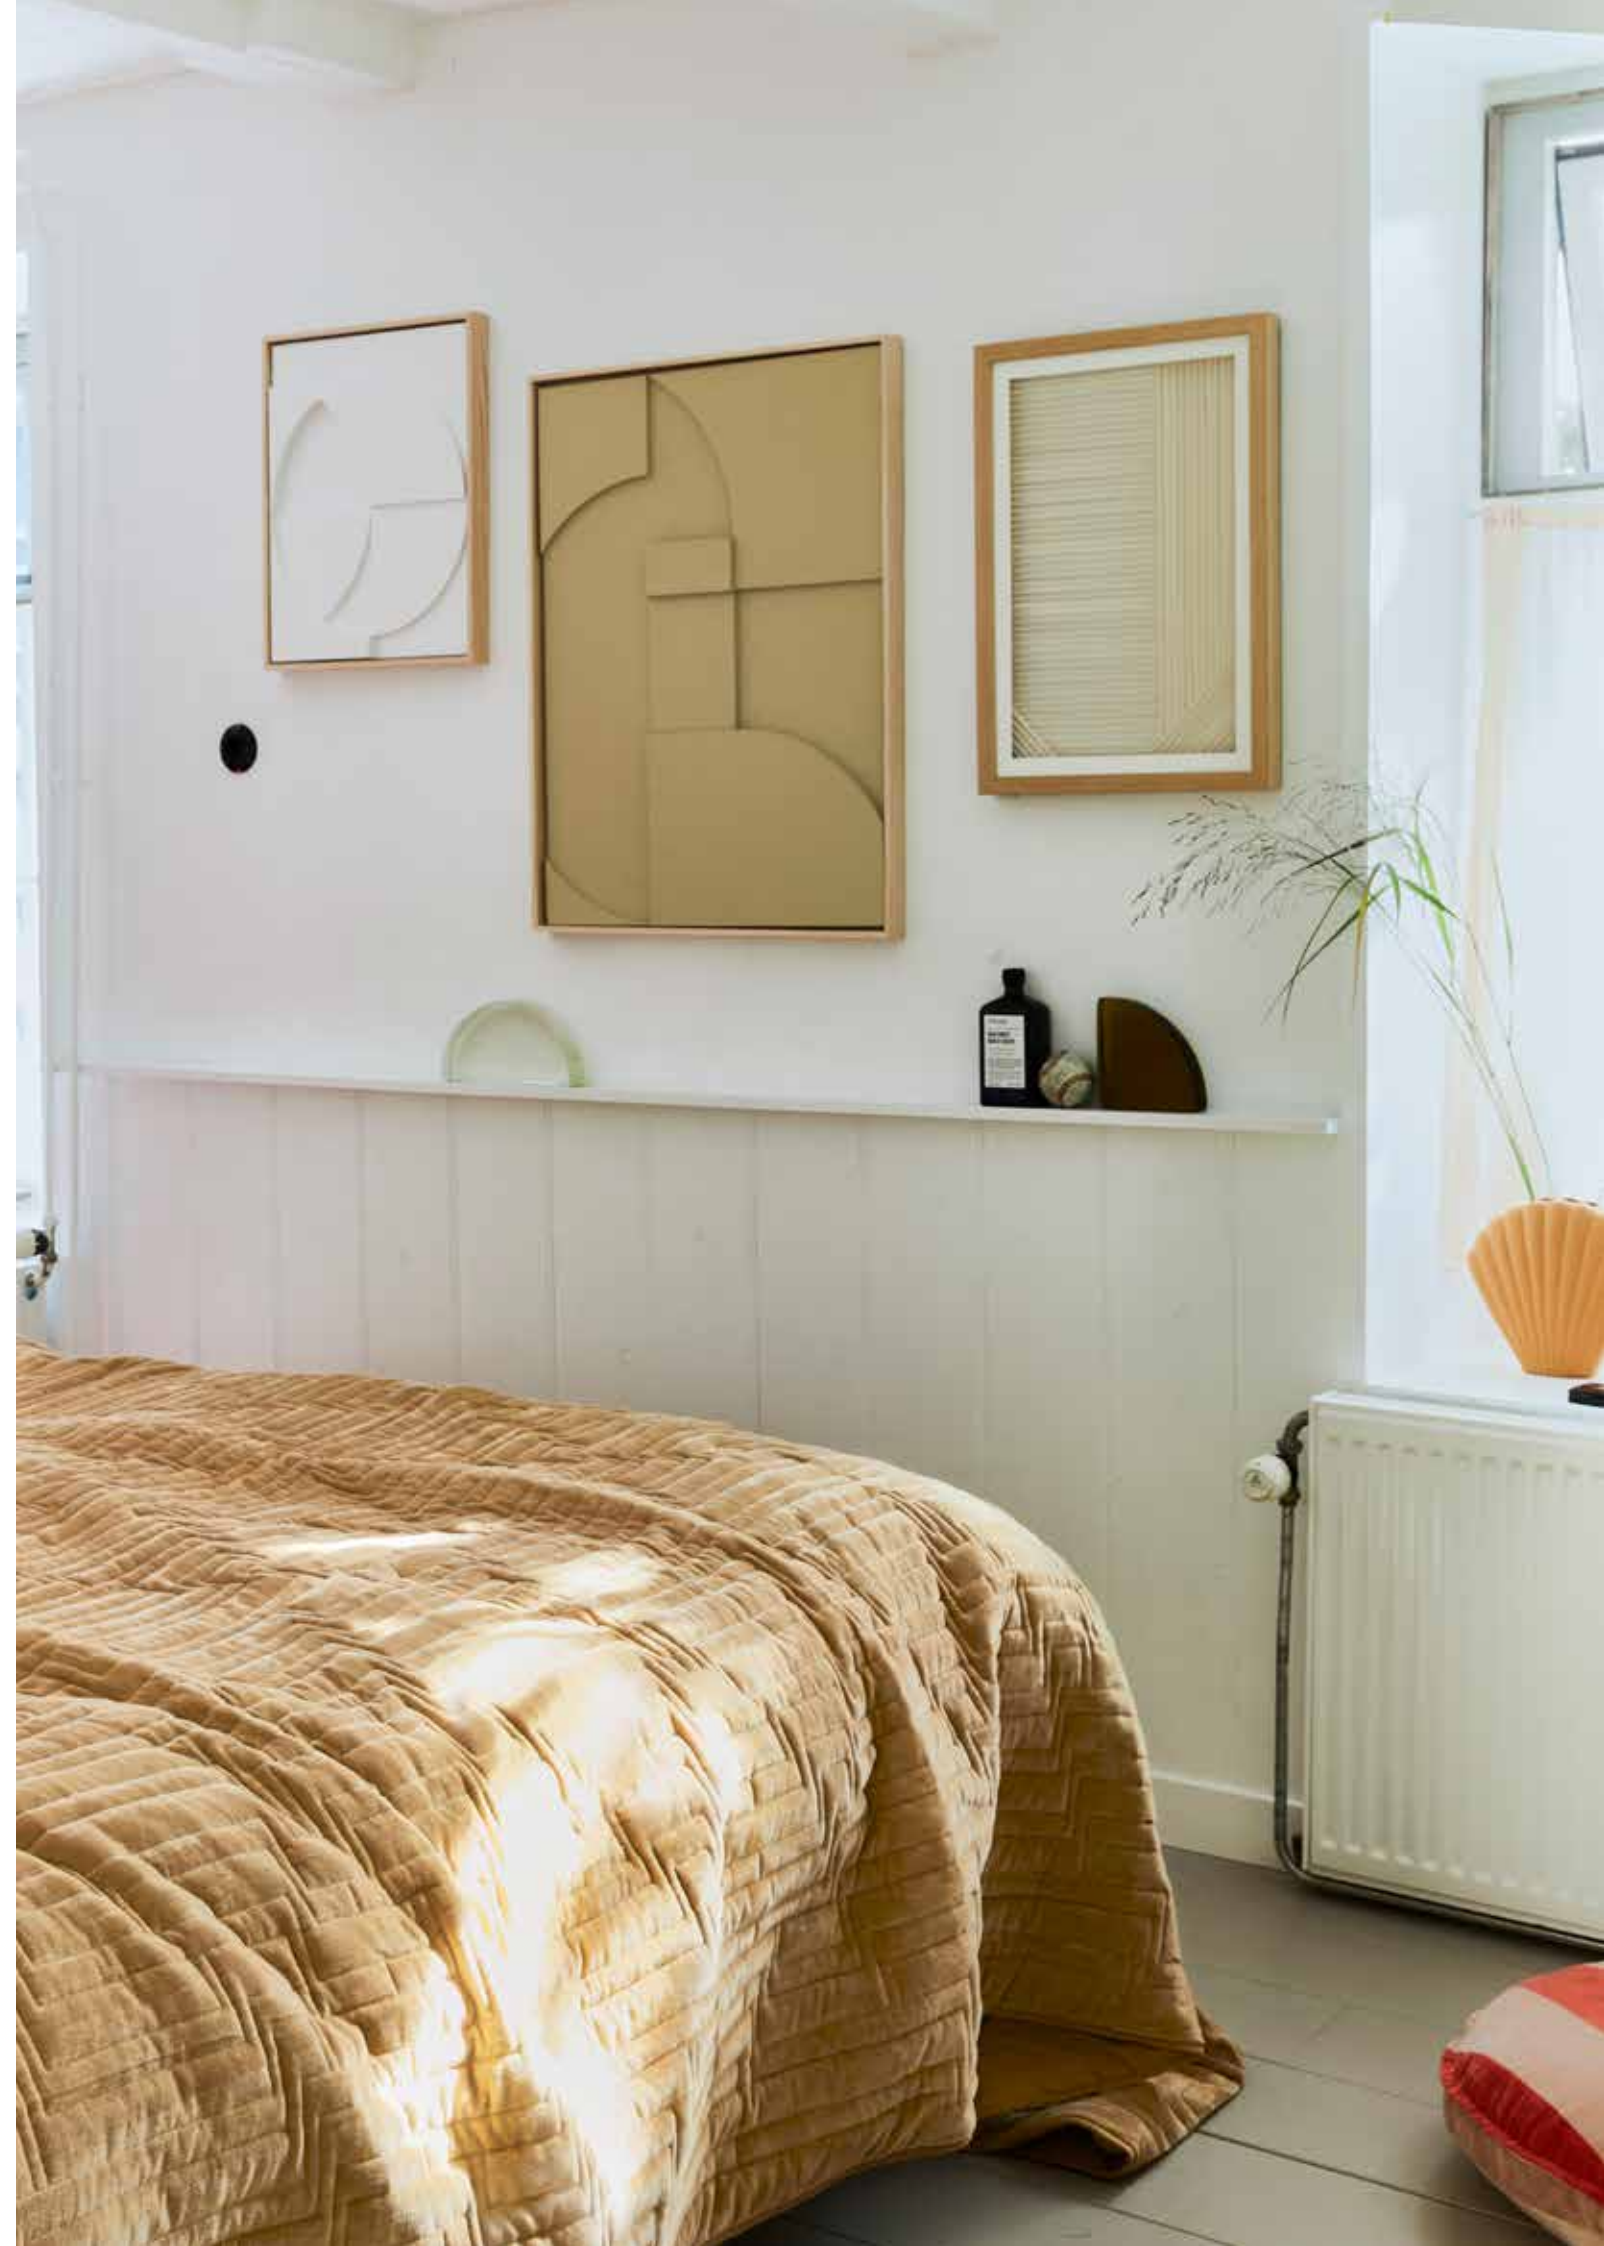

GLASS OBJECT MUSTARD
AOA9992
14x3x15cm

GLASS OBJECT CLEAR
AOA9994
24x5x11cm

FRAMED RELIEF ART PANEL WHITE C
AWD8924
43x4x53cm

(NEW)

QUILTED COTTON VELVET BEDSPREAD SOFT YELLOW
TTSI033
240x260cm

(NEW)

STRIPED VELVET SEAT CUSHION ROUND RED/PINK
TKU2127
60x60x5cm

(NEW)

OTHER ITEMS PHOTO:

(NEW) Framed relief art panel sand A | AWD8929 | 63x4x83cm

(NEW) Layered paper art frame A | AWD8913 | 42x4x60cm

Ceramic shell vase terra L | ACE6840 | 24,8x9x20,8cm