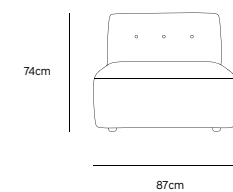

/NEW

**VINT COUCH ELEMENT MIDDLE |
CORDUROY VELVET AGED GOLD
MZM4937**

Product length/depth: 88cm
Product width: 97cm
Product height: 74cm
Seat height: 43cm