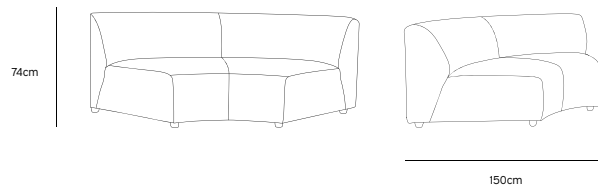

/NEW

/NEW
JAX COUCH ELEMENT ROUND | ROYAL VELVET, BLUE
MZM4968

Product length/depth: 150cm
Product width: 95cm
Product height: 74cm
Seat height: 43cm

/NEW
JAX COUCH ELEMENT ANGLE | ROYAL VELVET, BLUE
MZM4966