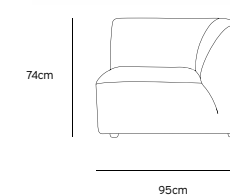

/NEW

/NEW
JAX COUCH ELEMENT ROUND | ROYAL VELVET, BLUE
MZM4968

Product length/depth: 150cm
Product width: 95cm
Product height: 74cm
Seat height: 43cm

/NEW
JAX COUCH ELEMENT ANGLE | ROYAL VELVET, BLUE
MZM4966

Product length/depth: 95cm
Product width: 95cm
Product height: 74cm
Seat height: 43cm

/NEW
JAX COUCH ELEMENT LEFT | ROYAL VELVET, BLUE
MZM4963

Product length/depth: 95cm
Product width: 95cm
Product height: 74cm
Seat height: 43cm