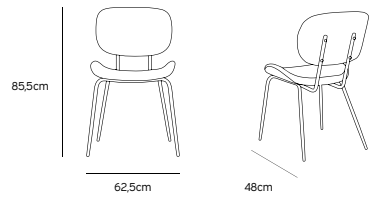

**DINING CHAIR VELVET OLD PINK
MSK3702**

Product length/depth: 48cm
Product width: 62,5cm
Product height: 85,5cm
Seat height: 44cm
Seat depth: 44,5cm

**DINING CHAIR VELVET SAND
MSK3703**

Product length/depth: 48cm
Product width: 62,5cm
Product height: 85,5cm
Seat height: 44cm
Seat depth: 44,5cm