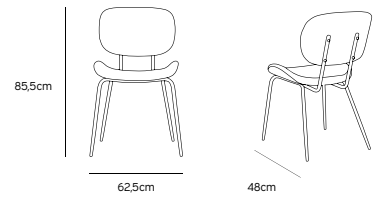

**DINING CHAIR VELVET OLD PINK
MSK3702**

Product length/depth: 48cm
Product width: 62,5cm
Product height: 85,5cm
Seat height: 44cm
Seat depth: 44,5cm

**DINING CHAIR VELVET SAND
MSK3703**

Product length/depth: 48cm
Product width: 62,5cm
Product height: 85,5cm
Seat height: 44cm
Seat depth: 44,5cm