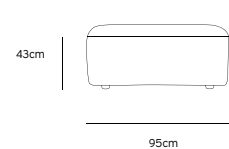

Product length/depth: 95cm
Product width: 87cm
Product height: 74cm
Seat height: 43cm

/NEW
JAX COUCH ELEMENT HOCKER | ROYAL VELVET, BLUE
MZM4967

Product length/depth: 95cm
Product width: 95cm
Product height: 43cm