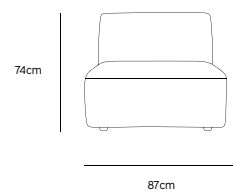

Product length/depth: 150cm
Product width: 95cm
Product height: 74cm
Seat height: 43cm

/NEW

JAX COUCH ELEMENT ANGLE | TED, STONE
MZM4952

Product length/depth: 95cm
Product width: 95cm
Product height: 74cm
Seat height: 43cm

/NEW

JAX COUCH ELEMENT LEFT | TED, STONE
MZM4949

Product length/depth: 95cm
Product width: 95cm
Product height: 74cm
Seat height: 43cm

/NEW

JAX COUCH ELEMENT RIGHT | TED, STONE
MZM4950

Product length/depth: 95cm
Product width: 95cm
Product height: 74cm
Seat height: 43cm

/NEW

JAX COUCH ELEMENT MIDDLE | TED, STONE
MZM4951

Product length/depth: 95cm
Product width: 87cm
Product height: 74cm
Seat height: 43cm

/NEW

JAX COUCH ELEMENT HOCKER | TED, STONE
MZM4953

Product length/depth: 95cm
Product width: 95cm
Product height: 43cm