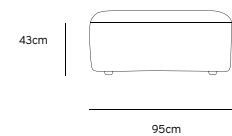

Product length/depth: 150cm
Product width: 95cm
Product height: 74cm
Seat height: 43cm

/NEW

JAX COUCH ELEMENT ANGLE | TED, STONE
MZM4952

Product length/depth: 95cm
Product width: 95cm
Product height: 74cm
Seat height: 43cm

/NEW

JAX COUCH ELEMENT LEFT | TED, STONE
MZM4949

Product length/depth: 95cm
Product width: 95cm
Product height: 74cm
Seat height: 43cm

/NEW

JAX COUCH ELEMENT RIGHT | TED, STONE
MZM4950

Product length/depth: 95cm
Product width: 95cm
Product height: 74cm
Seat height: 43cm

/NEW

JAX COUCH ELEMENT MIDDLE | TED, STONE
MZM4951

Product length/depth: 95cm
Product width: 87cm
Product height: 74cm
Seat height: 43cm

/NEW

JAX COUCH ELEMENT HOCKER | TED, STONE
MZM4953

Product length/depth: 95cm
Product width: 95cm
Product height: 43cm