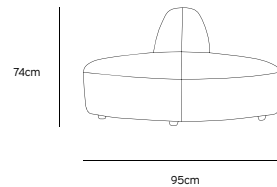

/NEW

/NEW
JAX COUCH ELEMENT ROUND | ROYAL VELVET, BLUE
MZM4968

Product length/depth: 150cm
Product width: 95cm
Product height: 74cm
Seat height: 43cm

/NEW
JAX COUCH ELEMENT ANGLE | ROYAL VELVET, BLUE
MZM4966