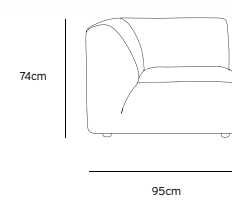

Product length/depth: 150cm
Product width: 95cm
Product height: 74cm
Seat height: 43cm

/NEW

JAX COUCH ELEMENT ANGLE | TED, STONE
MZM4952

Product length/depth: 95cm
Product width: 95cm
Product height: 74cm
Seat height: 43cm

/NEW

JAX COUCH ELEMENT LEFT | TED, STONE
MZM4949

Product length/depth: 95cm
Product width: 95cm
Product height: 74cm
Seat height: 43cm

/NEW

JAX COUCH ELEMENT RIGHT | TED, STONE
MZM4950

Product length/depth: 95cm
Product width: 95cm
Product height: 74cm
Seat height: 43cm