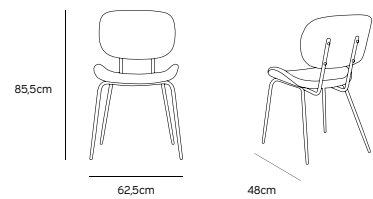

Product length/depth: 48cm
 Product width: 62,5cm
 Product height: 85,5cm
 Seat height: 44cm
 Seat depth: 44,5cm

**DINING CHAIR VELVET SAND
MSK3703**

Product length/depth: 48cm
 Product width: 62,5cm
 Product height: 85,5cm
 Seat height: 44cm
 Seat depth: 44,5cm