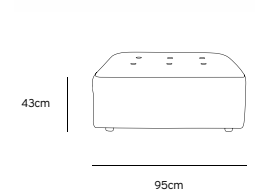

/NEW

**VINT COUCH ELEMENT HOCKER |
CORDUROY VELVET AGED GOLD
MZM4938**

Product length/depth: 93cm
Product width: 97cm
Product height: 43cm