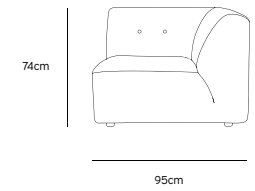

/NEW

**VINT COUCH ELEMENT RIGHT |
CORDUROY VELVET AGED GOLD
MZM4936**

Product length/depth: 95cm
Product width: 97cm
Product height: 74cm
Seat height: 43cm