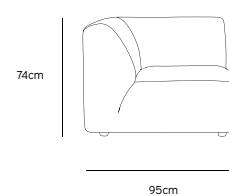

/NEW

/NEW
JAX COUCH ELEMENT ROUND | ROYAL VELVET, BLUE
MZM4968

Product length/depth: 150cm
Product width: 95cm
Product height: 74cm
Seat height: 43cm

/NEW
JAX COUCH ELEMENT ANGLE | ROYAL VELVET, BLUE
MZM4966

Product length/depth: 95cm
Product width: 95cm
Product height: 74cm
Seat height: 43cm

/NEW
JAX COUCH ELEMENT LEFT | ROYAL VELVET, BLUE
MZM4963

Product length/depth: 95cm
Product width: 95cm
Product height: 74cm
Seat height: 43cm