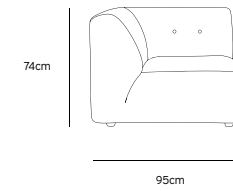

/NEW

**VINT COUCH ELEMENT LEFT |
CORDUROY VELVET AGED GOLD
MZM4935**

Product length/depth: 95cm
Product width: 97cm
Product height: 74cm
Seat height: 43cm