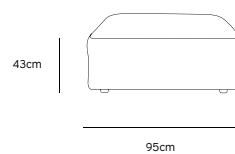

/NEW

JAX COUCH ELEMENT HOCKER | TED, STONE
MZM4953

Product length/depth: 95cm
Product width: 95cm
Product height: 43cm