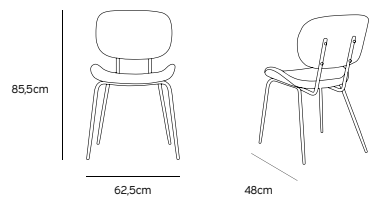

Product length/depth: 48cm
 Product width: 62,5cm
 Product height: 85,5cm
 Seat height: 44cm
 Seat depth: 44,5cm

**DINING CHAIR VELVET SAND
MSK3703**

Product length/depth: 48cm
 Product width: 62,5cm
 Product height: 85,5cm
 Seat height: 44cm
 Seat depth: 44,5cm