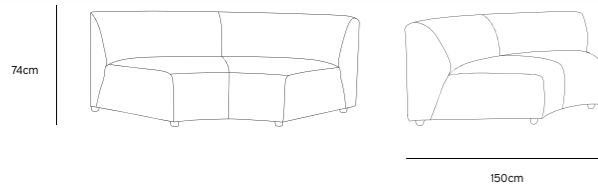

/NEW

JAX COUCH ELEMENT ROUND | TED, STONE
MZM4954

Product length/depth: 150cm
Product width: 95cm
Product height: 74cm
Seat height: 43cm