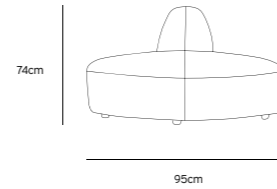

Product length/depth: 150cm
Product width: 95cm
Product height: 74cm
Seat height: 43cm

/NEW

JAX COUCH ELEMENT ANGLE | TED, STONE
MZM4952

Product length/depth: 95cm
Product width: 95cm
Product height: 74cm
Seat height: 43cm

/NEW

JAX COUCH ELEMENT LEFT | TED, STONE
MZM4949

Product length/depth: 95cm
Product width: 95cm
Product height: 74cm
Seat height: 43cm

/NEW

JAX COUCH ELEMENT RIGHT | TED, STONE
MZM4950

Product length/depth: 95cm
Product width: 95cm
Product height: 74cm
Seat height: 43cm