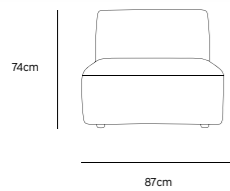

Product length/depth: 150cm
Product width: 95cm
Product height: 74cm
Seat height: 43cm

/NEW

JAX COUCH ELEMENT ANGLE | TED, STONE
MZM4952

Product length/depth: 95cm
Product width: 95cm
Product height: 74cm
Seat height: 43cm

/NEW

JAX COUCH ELEMENT LEFT | TED, STONE
MZM4949

Product length/depth: 95cm
Product width: 95cm
Product height: 74cm
Seat height: 43cm

/NEW

JAX COUCH ELEMENT RIGHT | TED, STONE
MZM4950

Product length/depth: 95cm
Product width: 95cm
Product height: 74cm
Seat height: 43cm

/NEW

JAX COUCH ELEMENT MIDDLE | TED, STONE
MZM4951

Product length/depth: 95cm
Product width: 87cm
Product height: 74cm
Seat height: 43cm

/NEW

JAX COUCH ELEMENT HOCKER | TED, STONE
MZM4953

Product length/depth: 95cm
Product width: 95cm
Product height: 43cm