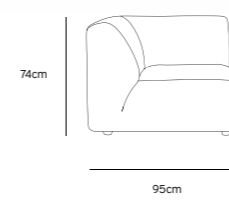

Product length/depth: 150cm
Product width: 95cm
Product height: 74cm
Seat height: 43cm

/NEW

JAX COUCH ELEMENT ANGLE | TED, STONE
MZM4952

Product length/depth: 95cm
Product width: 95cm
Product height: 74cm
Seat height: 43cm

/NEW

JAX COUCH ELEMENT LEFT | TED, STONE
MZM4949

Product length/depth: 95cm
Product width: 95cm
Product height: 74cm
Seat height: 43cm

/NEW

JAX COUCH ELEMENT RIGHT | TED, STONE
MZM4950

Product length/depth: 95cm
Product width: 95cm
Product height: 74cm
Seat height: 43cm