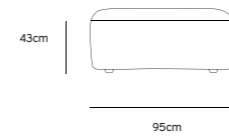

Product length/depth: 150cm
Product width: 95cm
Product height: 74cm
Seat height: 43cm

/NEW

JAX COUCH ELEMENT ANGLE | TED, STONE
MZM4952

Product length/depth: 95cm
Product width: 95cm
Product height: 74cm
Seat height: 43cm

/NEW

JAX COUCH ELEMENT LEFT | TED, STONE
MZM4949

Product length/depth: 95cm
Product width: 95cm
Product height: 74cm
Seat height: 43cm

/NEW

JAX COUCH ELEMENT RIGHT | TED, STONE
MZM4950

Product length/depth: 95cm
Product width: 95cm
Product height: 74cm
Seat height: 43cm

/NEW

JAX COUCH ELEMENT MIDDLE | TED, STONE
MZM4951

Product length/depth: 95cm
Product width: 87cm
Product height: 74cm
Seat height: 43cm

/NEW

JAX COUCH ELEMENT HOCKER | TED, STONE
MZM4953

Product length/depth: 95cm
Product width: 95cm
Product height: 43cm