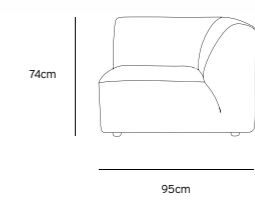

Product length/depth: 150cm
Product width: 95cm
Product height: 74cm
Seat height: 43cm

/NEW

JAX COUCH ELEMENT ANGLE | TED, STONE
MZM4952

Product length/depth: 95cm
Product width: 95cm
Product height: 74cm
Seat height: 43cm

/NEW

JAX COUCH ELEMENT LEFT | TED, STONE
MZM4949

Product length/depth: 95cm
Product width: 95cm
Product height: 74cm
Seat height: 43cm

/NEW

JAX COUCH ELEMENT RIGHT | TED, STONE
MZM4950

Product length/depth: 95cm
Product width: 95cm
Product height: 74cm
Seat height: 43cm

/NEW

JAX COUCH ELEMENT MIDDLE | TED, STONE
MZM4951

Product length/depth: 95cm
Product width: 87cm
Product height: 74cm
Seat height: 43cm

/NEW

JAX COUCH ELEMENT HOCKER | TED, STONE
MZM4953

Product length/depth: 95cm
Product width: 95cm
Product height: 43cm