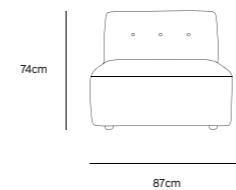

/NEW

**VINT COUCH ELEMENT MIDDLE |
CORDUROY VELVET AGED GOLD
MZM4937**

Product length/depth: 88cm
Product width: 97cm
Product height: 74cm
Seat height: 43cm