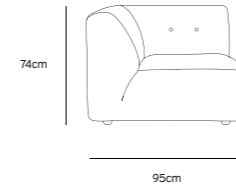

/NEW

**VINT COUCH ELEMENT LEFT |
CORDUROY VELVET AGED GOLD
MZM4935**

Product length/depth: 95cm
Product width: 97cm
Product height: 74cm
Seat height: 43cm