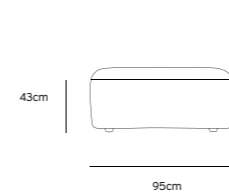

Product length/depth: 95cm
 Product width: 95cm
 Product height: 74cm
 Seat height: 43cm

/NEW
JAX COUCH ELEMENT LEFT | ROYAL VELVET, BLUE
MZM4963

Product length/depth: 95cm
 Product width: 95cm
 Product height: 74cm
 Seat height: 43cm

/NEW
JAX COUCH ELEMENT RIGHT | ROYAL VELVET, BLUE
MZM4964

Product length/depth: 95cm
 Product width: 95cm
 Product height: 74cm
 Seat height: 43cm

/NEW
JAX COUCH ELEMENT MIDDLE | ROYAL VELVET, BLUE
MZM4965

Product length/depth: 95cm
 Product width: 87cm
 Product height: 74cm
 Seat height: 43cm

/NEW
JAX COUCH ELEMENT HOCKER | ROYAL VELVET, BLUE
MZM4967

Product length/depth: 95cm
 Product width: 95cm
 Product height: 43cm