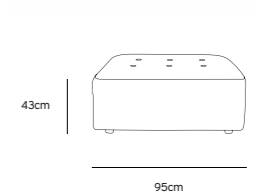

Product length/depth: 95cm
Product width: 97cm
Product height: 74cm
Seat height: 43cm

/NEW

**VINT COUCH ELEMENT MIDDLE |
CORDUROY VELVET AGED GOLD
MZM4937**

Product length/depth: 88cm
Product width: 97cm
Product height: 74cm
Seat height: 43cm