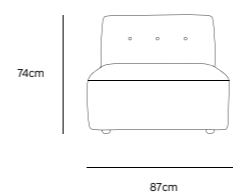

/NEW

**VINT COUCH ELEMENT LEFT |
CORDUROY VELVET AGED GOLD
MZM4935**

Product length/depth: 95cm
Product width: 97cm
Product height: 74cm
Seat height: 43cm

/NEW

**VINT COUCH ELEMENT RIGHT |
CORDUROY VELVET AGED GOLD
MZM4936**

Product length/depth: 95cm
Product width: 97cm
Product height: 74cm
Seat height: 43cm

/NEW

**VINT COUCH ELEMENT MIDDLE |
CORDUROY VELVET AGED GOLD
MZM4937**

Product length/depth: 88cm
Product width: 97cm
Product height: 74cm
Seat height: 43cm