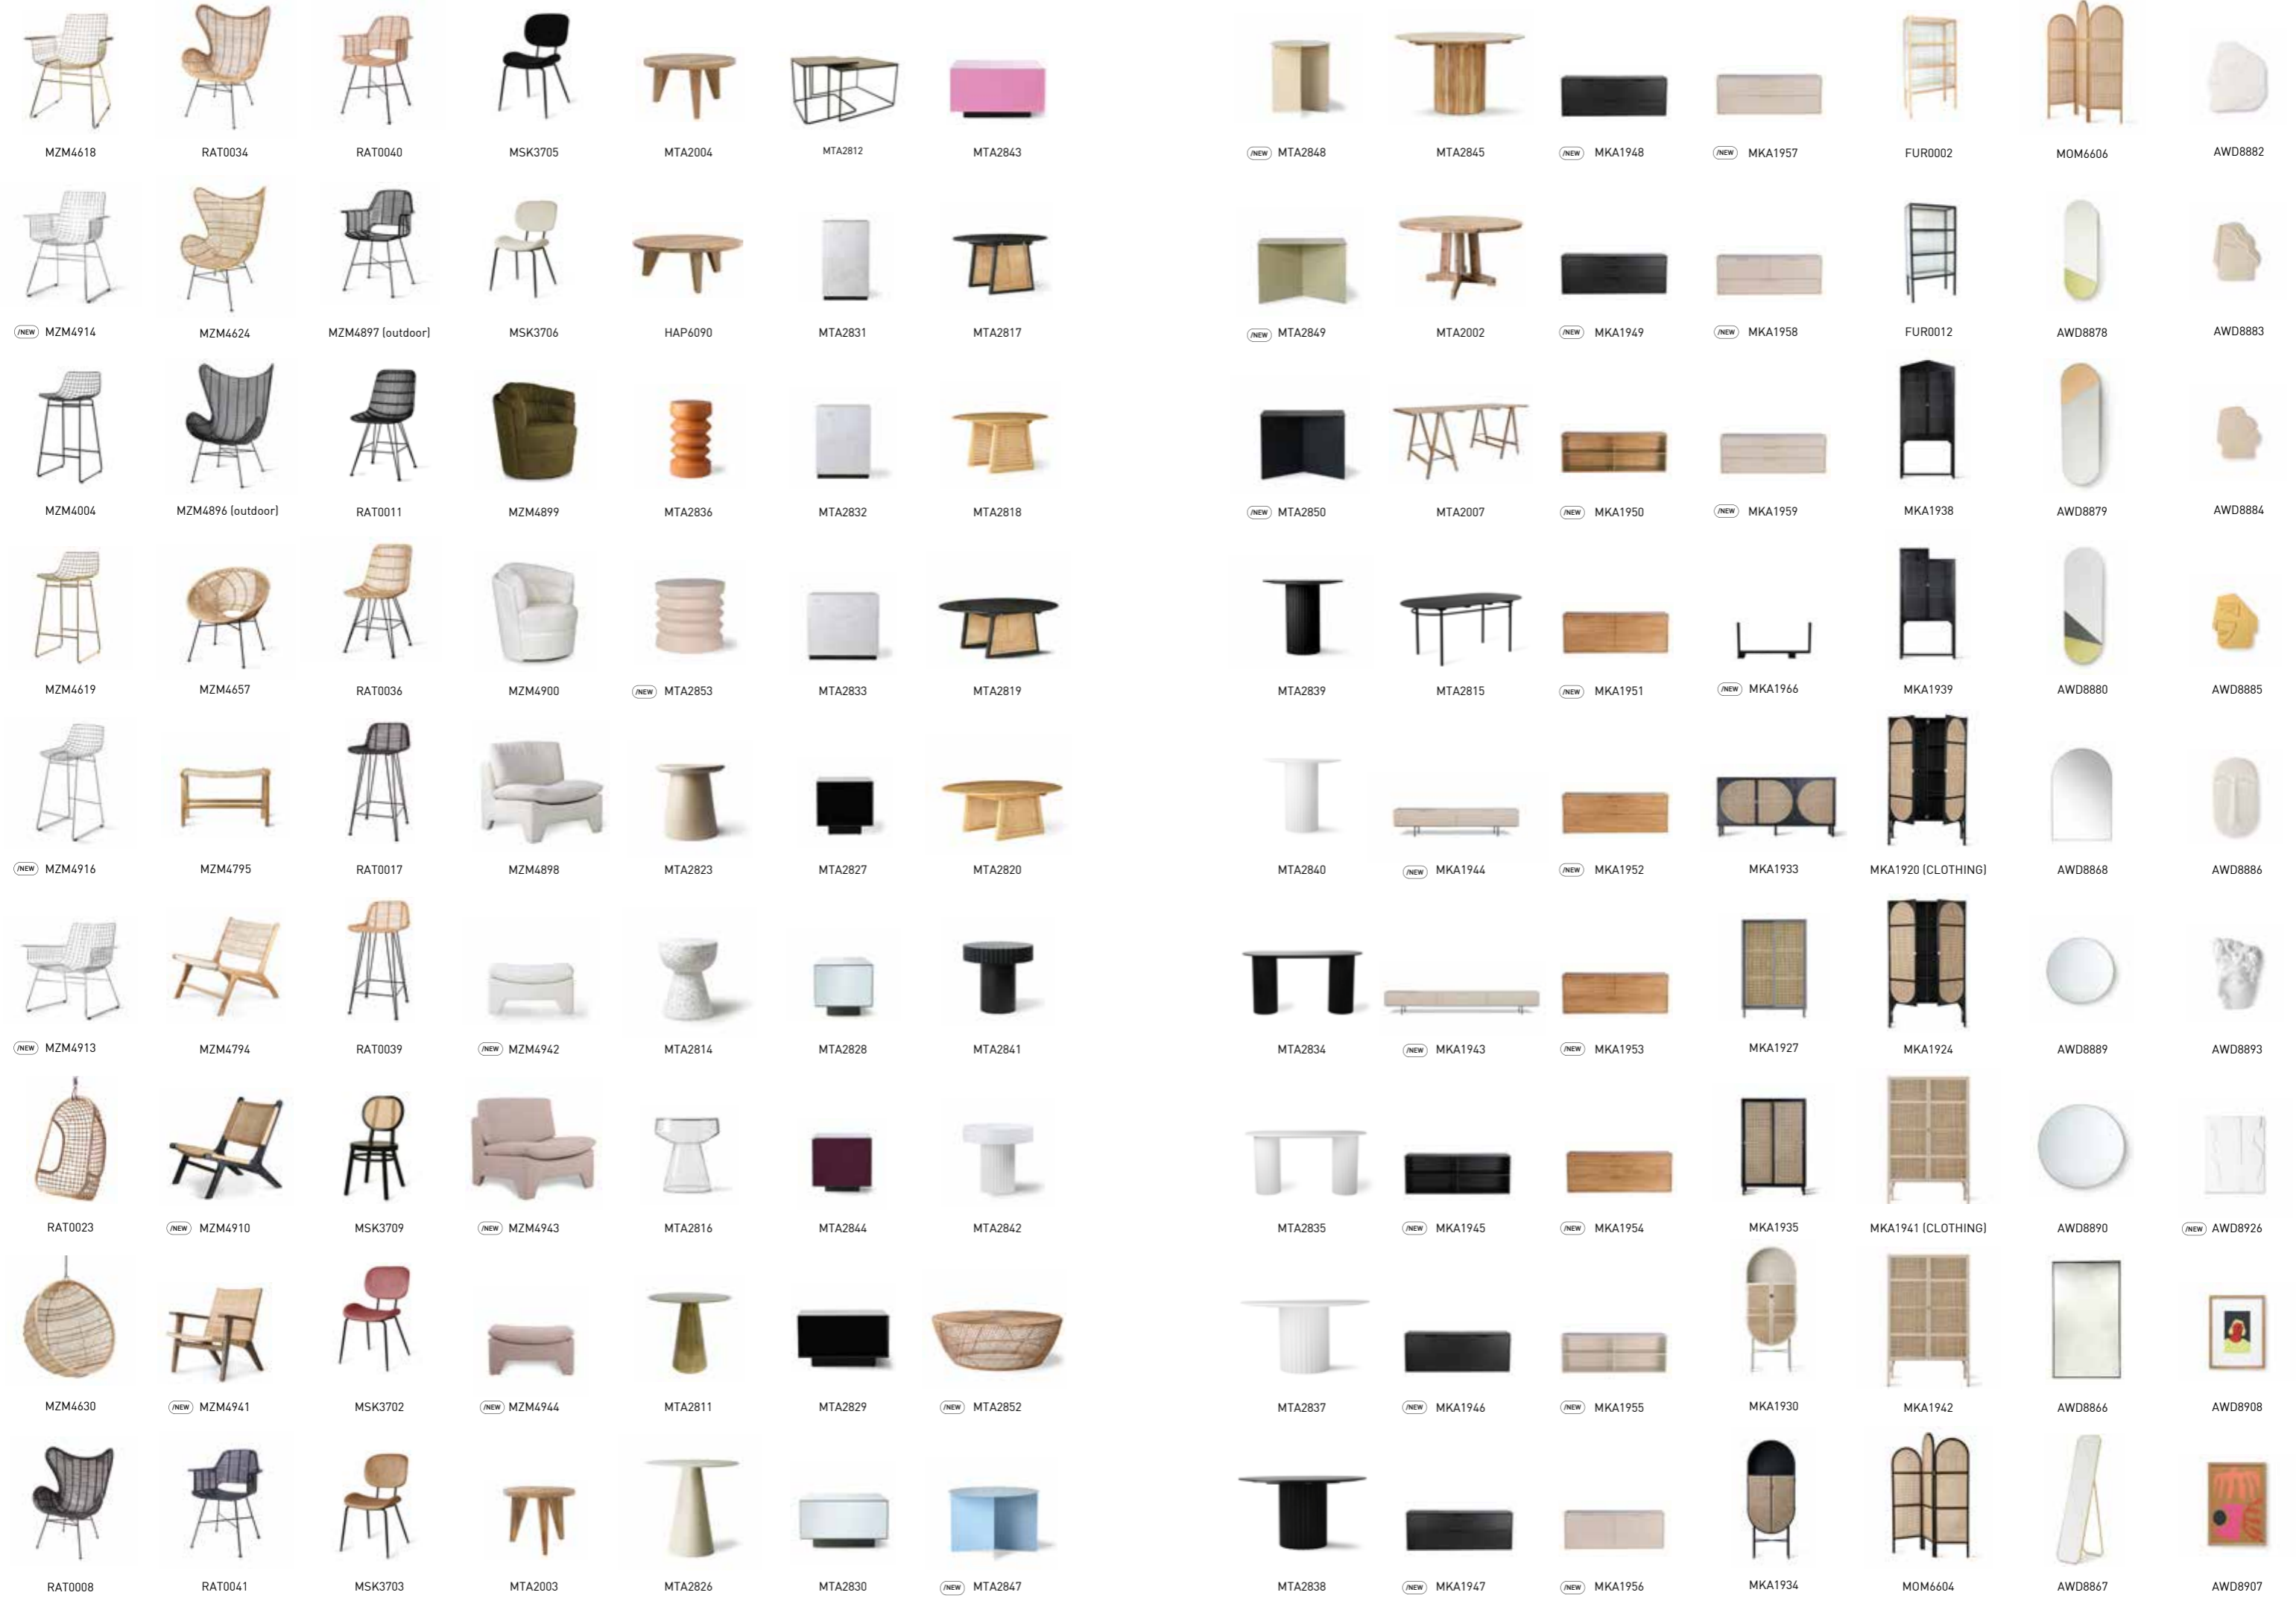

TRADITIONAL LANTERN XL CREAM

VOL5028

45x45x62/92cm

TRADITIONAL LANTERN XL TERRA

VOL5025

60x60x58/92cm

AWD8906

(NEW) AWD8927