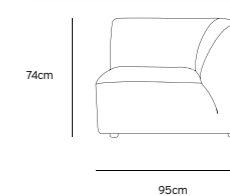

/NEW

/NEW
JAX COUCH ELEMENT ROUND | ROYAL VELVET, BLUE
MZM4968

Product length/depth: 150cm
 Product width: 95cm
 Product height: 74cm
 Seat height: 43cm

/NEW
JAX COUCH ELEMENT ANGLE | ROYAL VELVET, BLUE
MZM4966

Product length/depth: 95cm
 Product width: 95cm
 Product height: 74cm
 Seat height: 43cm

/NEW
JAX COUCH ELEMENT LEFT | ROYAL VELVET, BLUE
MZM4963

Product length/depth: 95cm
 Product width: 95cm
 Product height: 74cm
 Seat height: 43cm