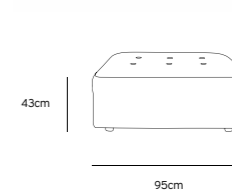

Product length/depth: 95cm
Product width: 97cm
Product height: 74cm
Seat height: 43cm

/NEW

VINT COUCH ELEMENT MIDDLE | CORDUROY VELVET AGED GOLD MZM4937

Product length/depth: 88cm
Product width: 97cm
Product height: 74cm
Seat height: 43cm