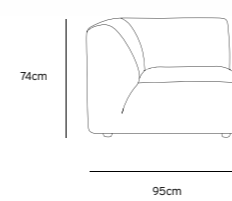

Product length/depth: 150cm
Product width: 95cm
Product height: 74cm
Seat height: 43cm

/NEW

JAX COUCH ELEMENT ANGLE | TED, STONE
MZM4952

Product length/depth: 95cm
Product width: 95cm
Product height: 74cm
Seat height: 43cm

/NEW

JAX COUCH ELEMENT LEFT | TED, STONE
MZM4949

Product length/depth: 95cm
Product width: 95cm
Product height: 74cm
Seat height: 43cm

/NEW

JAX COUCH ELEMENT RIGHT | TED, STONE
MZM4950

Product length/depth: 95cm
Product width: 95cm
Product height: 74cm
Seat height: 43cm