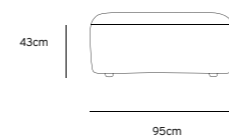

Product length/depth: 150cm
Product width: 95cm
Product height: 74cm
Seat height: 43cm

/NEW

JAX COUCH ELEMENT ANGLE | TED, STONE
MZM4952

Product length/depth: 95cm
Product width: 95cm
Product height: 74cm
Seat height: 43cm

/NEW

JAX COUCH ELEMENT LEFT | TED, STONE
MZM4949

Product length/depth: 95cm
Product width: 95cm
Product height: 74cm
Seat height: 43cm

/NEW

JAX COUCH ELEMENT RIGHT | TED, STONE
MZM4950

Product length/depth: 95cm
Product width: 95cm
Product height: 74cm
Seat height: 43cm

/NEW

JAX COUCH ELEMENT MIDDLE | TED, STONE
MZM4951

Product length/depth: 95cm
Product width: 87cm
Product height: 74cm
Seat height: 43cm

/NEW

JAX COUCH ELEMENT HOCKER | TED, STONE
MZM4953

Product length/depth: 95cm
Product width: 95cm
Product height: 43cm